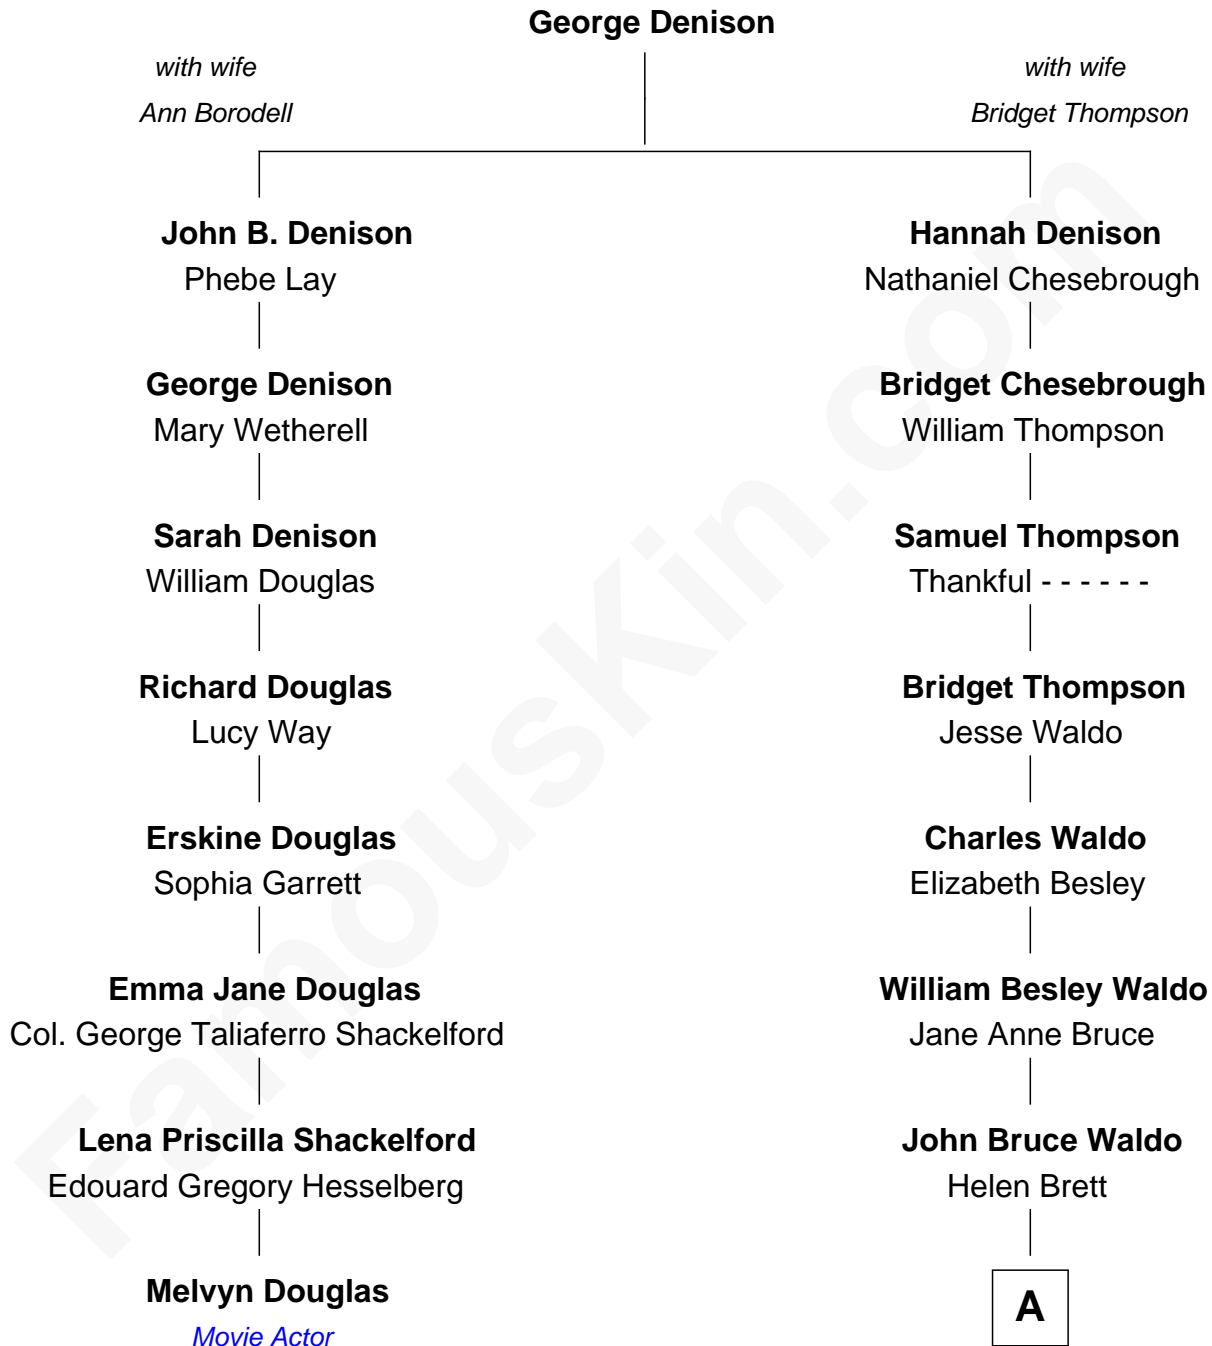

FamousKin.com
Relationship Chart of
Melvyn Douglas
Movie Actor

7th cousin 2 times removed of
Lee Remick
Movie Actress

A

Lewis Howell Waldo
Eliza Gertrude Duffield

Margaret Gertrude Waldo
Frank Edwin Remick

Lee Remick
Movie Actress

FamousKin.com