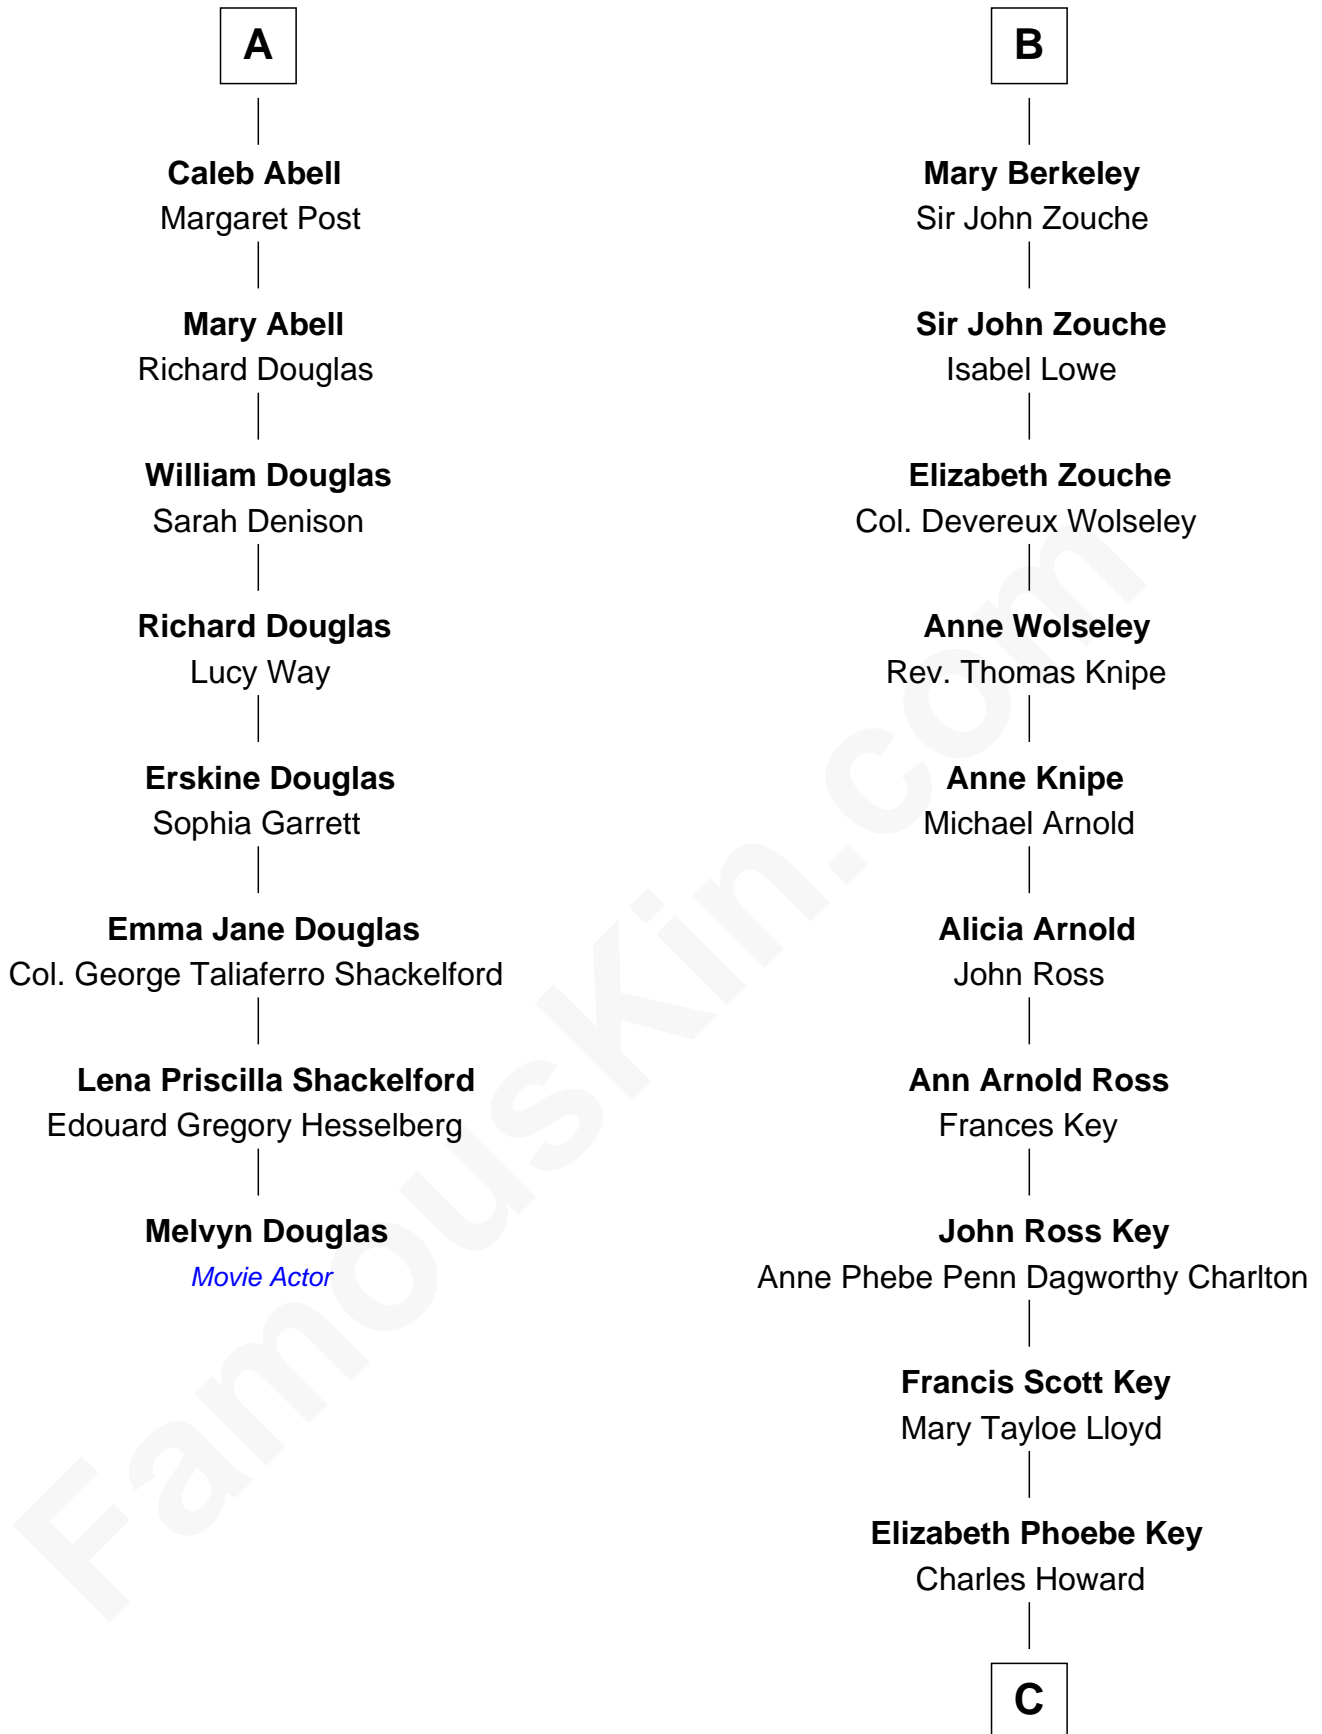

FamousKin.com
Relationship Chart of
Melvyn Douglas
Movie Actor

14th cousin 4 times removed of

Thomas Hunt Morgan
Nobel Prize Winner in Physiology or Medicine

C

Ellen Key Howard
Charlton Hunt Morgan

Thomas Hunt Morgan
Nobel Prize Winner

FamousKin.com