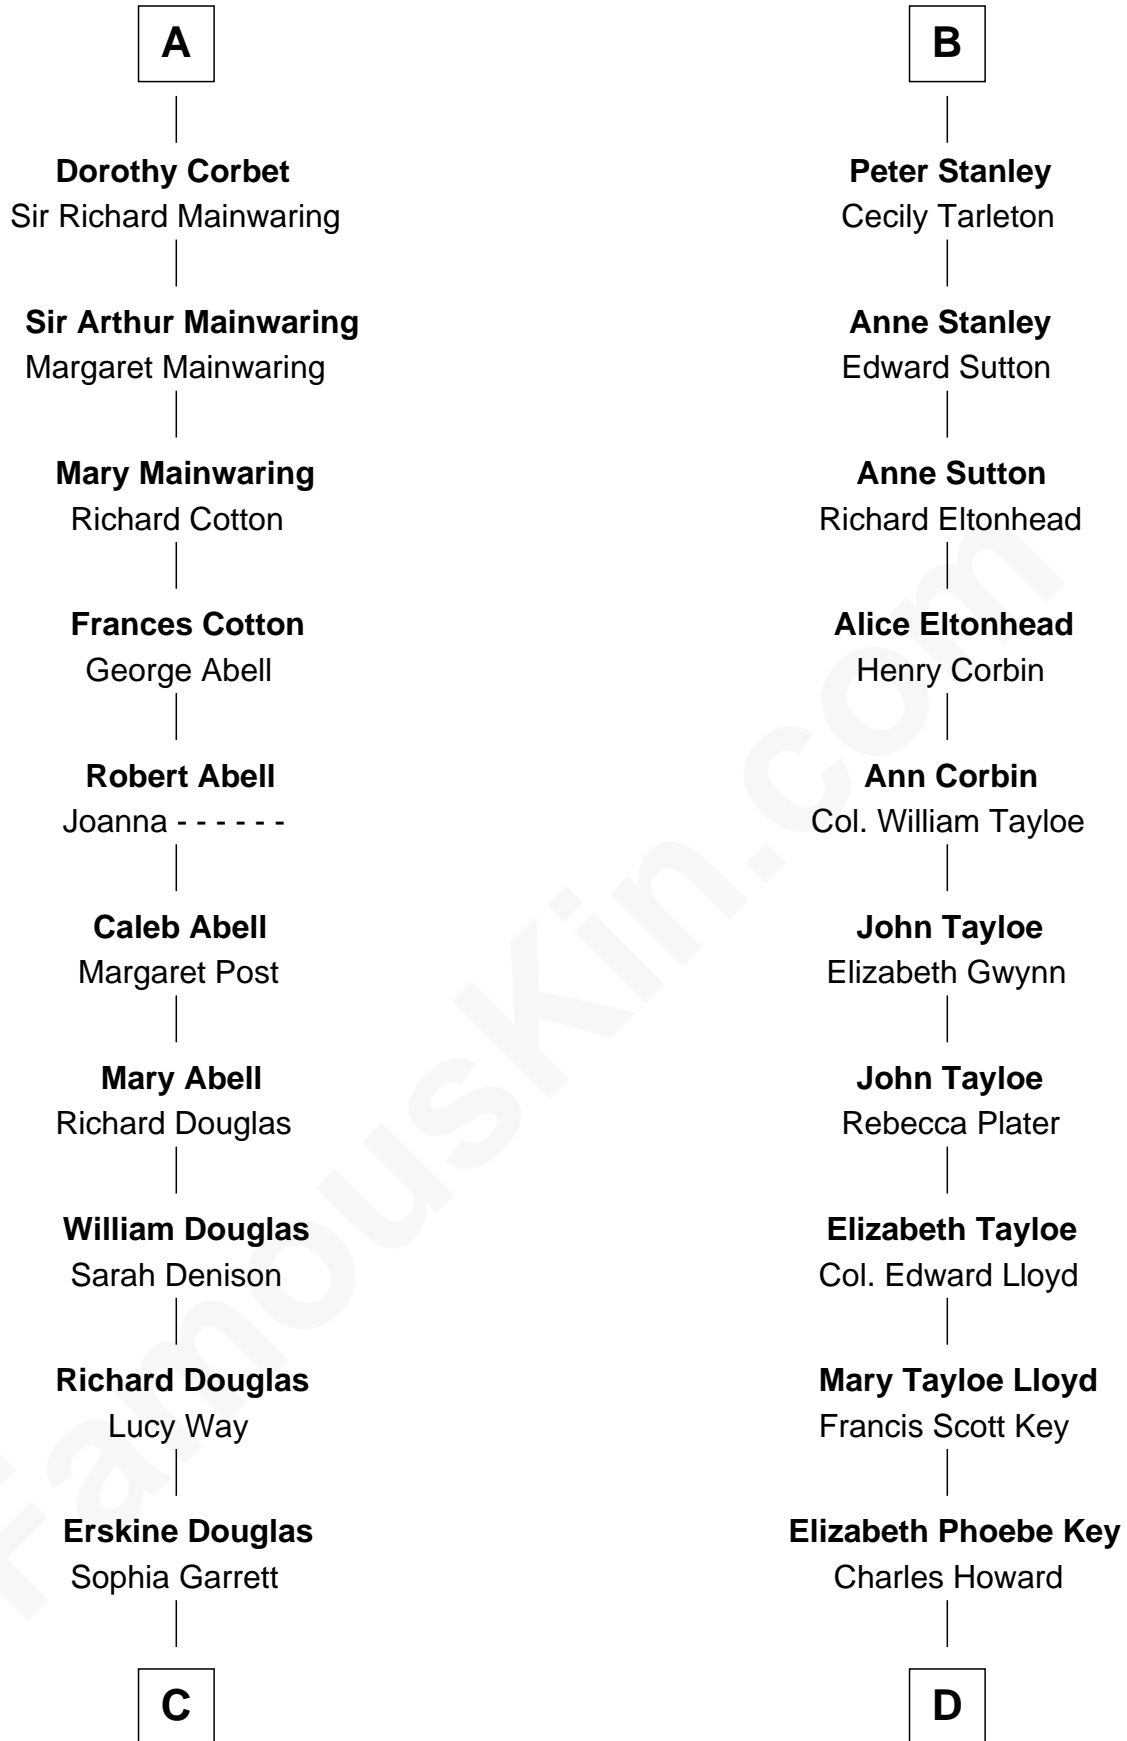

**FamousKin.com**  
**Relationship Chart of**  
**Melvyn Douglas**  
*Movie Actor*

18th cousin 1 time removed of

**Thomas Hunt Morgan**  
*Nobel Prize Winner in Physiology or Medicine*

**C**

**Emma Jane Douglas**  
Col. George Taliaferro Shackelford

**Lena Priscilla Shackelford**  
Edouard Gregory Hesselberg

**Melvyn Douglas**  
*Movie Actor*

**D**

**Ellen Key Howard**  
Charlton Hunt Morgan

**Thomas Hunt Morgan**  
*Nobel Prize Winner*

FamousKin.com