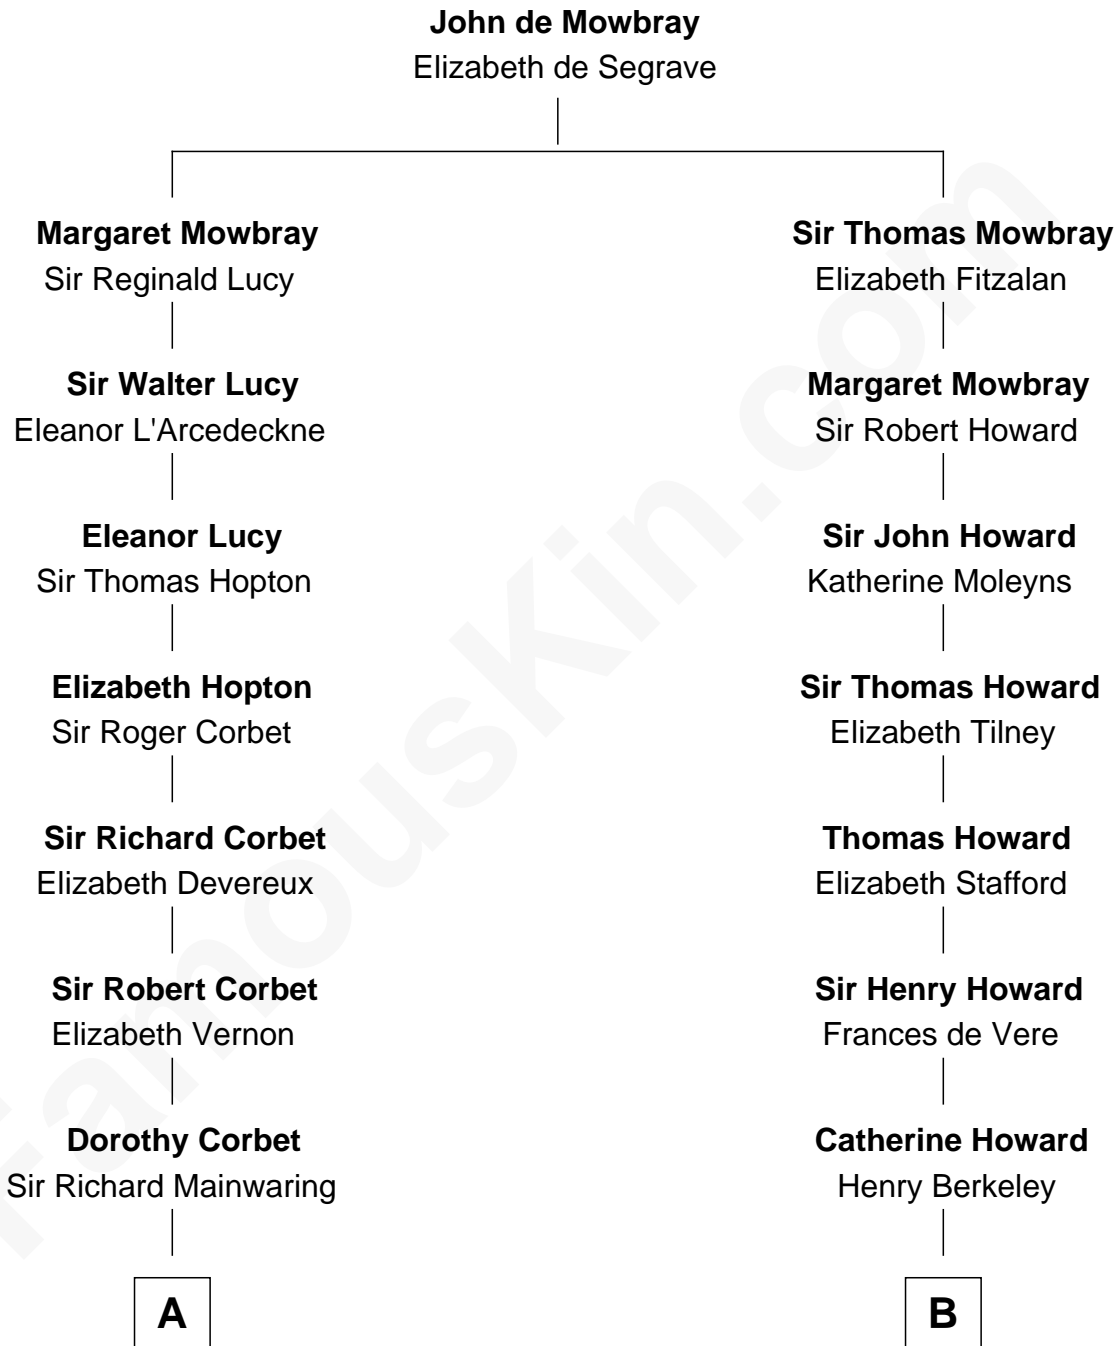

FamousKin.com

Relationship Chart of

Melvyn Douglas

Movie Actor

18th cousin of

Thomas Hunt Morgan

Nobel Prize Winner in Physiology or Medicine

C

Lena Priscilla Shackelford
Edouard Gregory Hesselberg

Melvyn Douglas
Movie Actor

D

Ellen Key Howard
Charlton Hunt Morgan

Thomas Hunt Morgan
Nobel Prize Winner

FamousKin.com