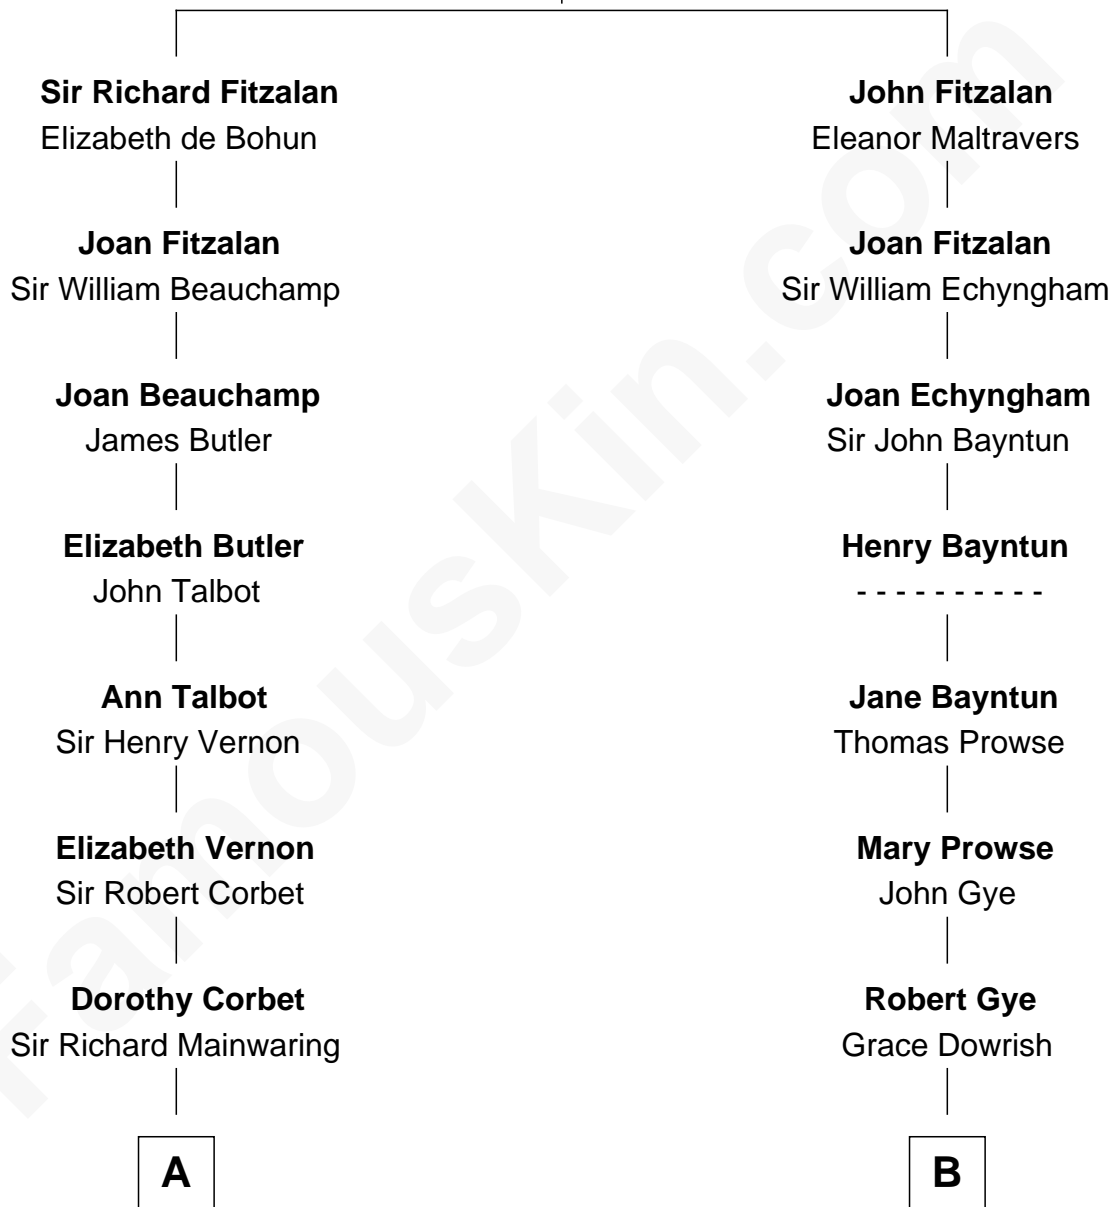

FamousKin.com Relationship Chart of

Melvyn Douglas

Movie Actor

18th cousin of

Pete Seeger

American Folk Singer

Richard Fitzalan
Eleanor Plantagenet

C

Lena Priscilla Shackelford
Edouard Gregory Hesselberg

Melvyn Douglas
Movie Actor

D

Charles Louis Seeger
Constance de Clyver Edson

Pete Seeger
American Folk Singer

FamousKin.com