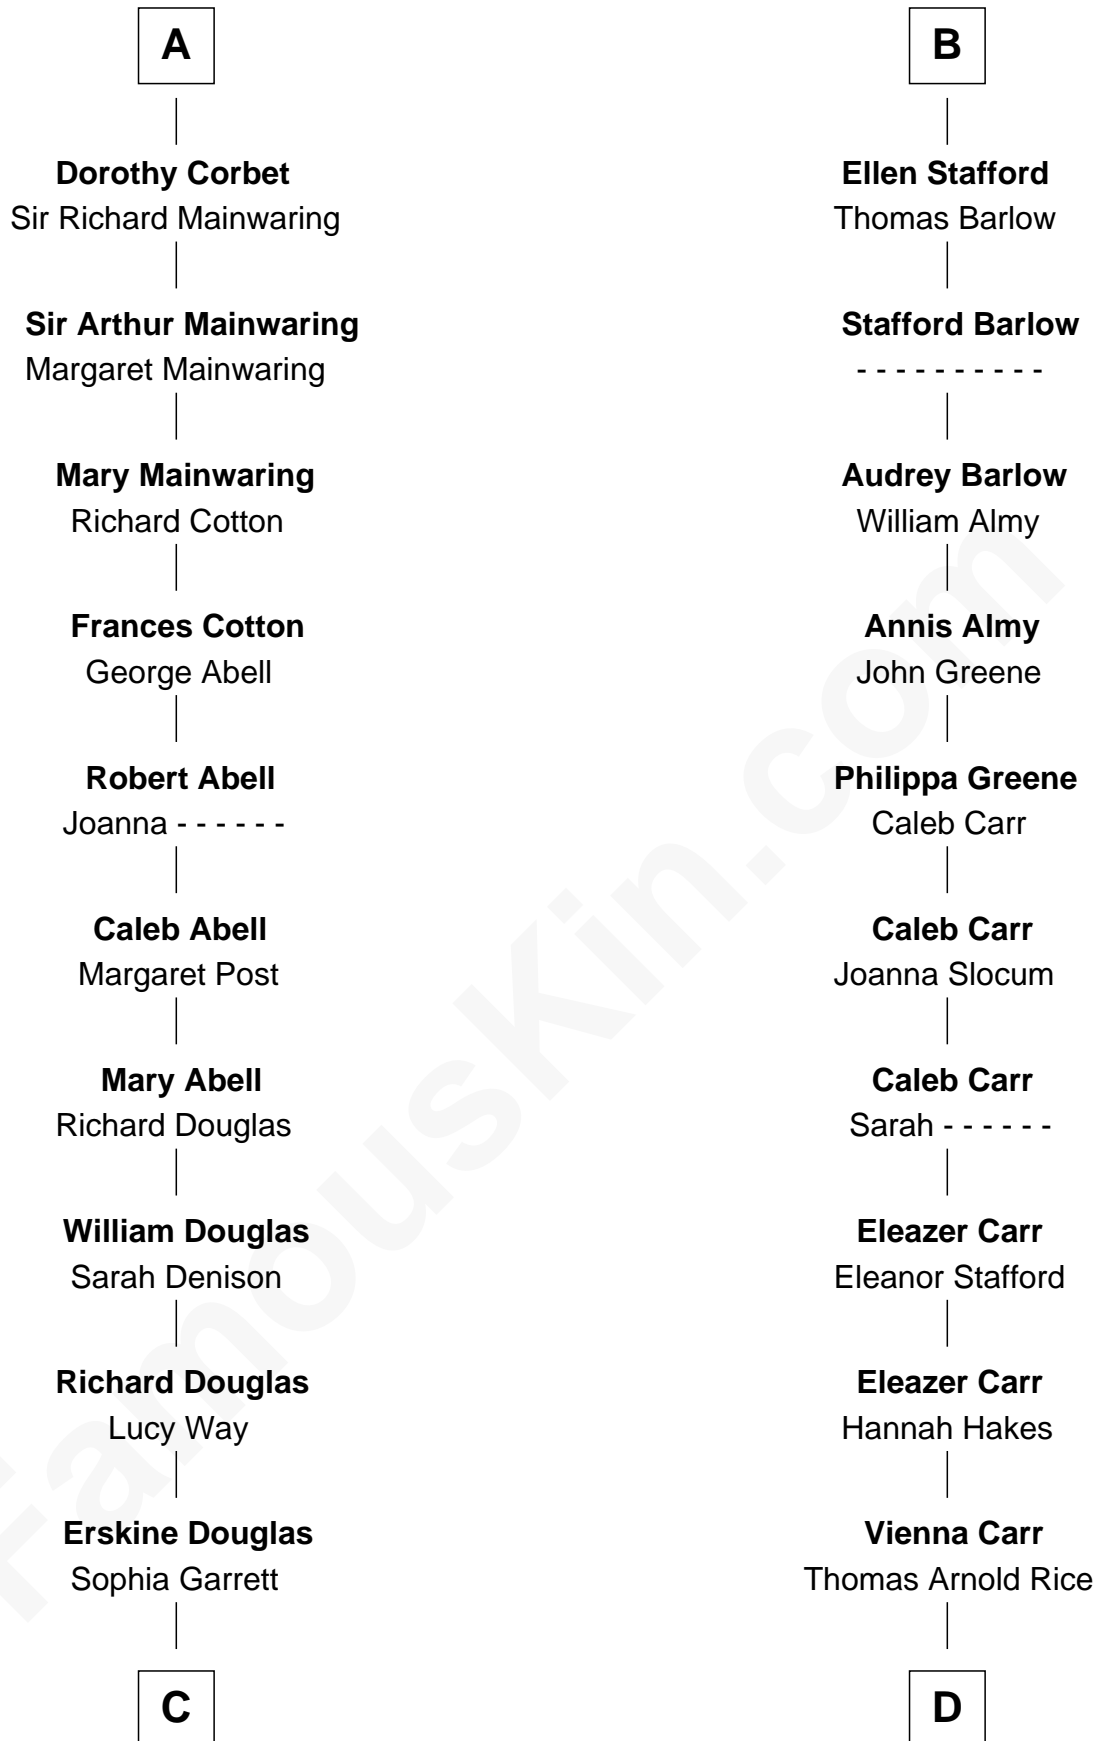

FamousKin.com
Relationship Chart of
Melvyn Douglas
Movie Actor

19th cousin 1 time removed of

Charlie Munger
Vice-Chairman of Berkshire Hathaway

C

Emma Jane Douglas
Col. George Taliaferro Shackelford

Lena Priscilla Shackelford
Edouard Gregory Hesselberg

Melvyn Douglas
Movie Actor

D

Caroline A. Rice
William H. Ingham

Helen Vienna Ingham
Charles W. Russell

Florence V. Russell
Alfred Case Munger

Charlie Munger
Vice-Chairman of Berkshire Hathaway