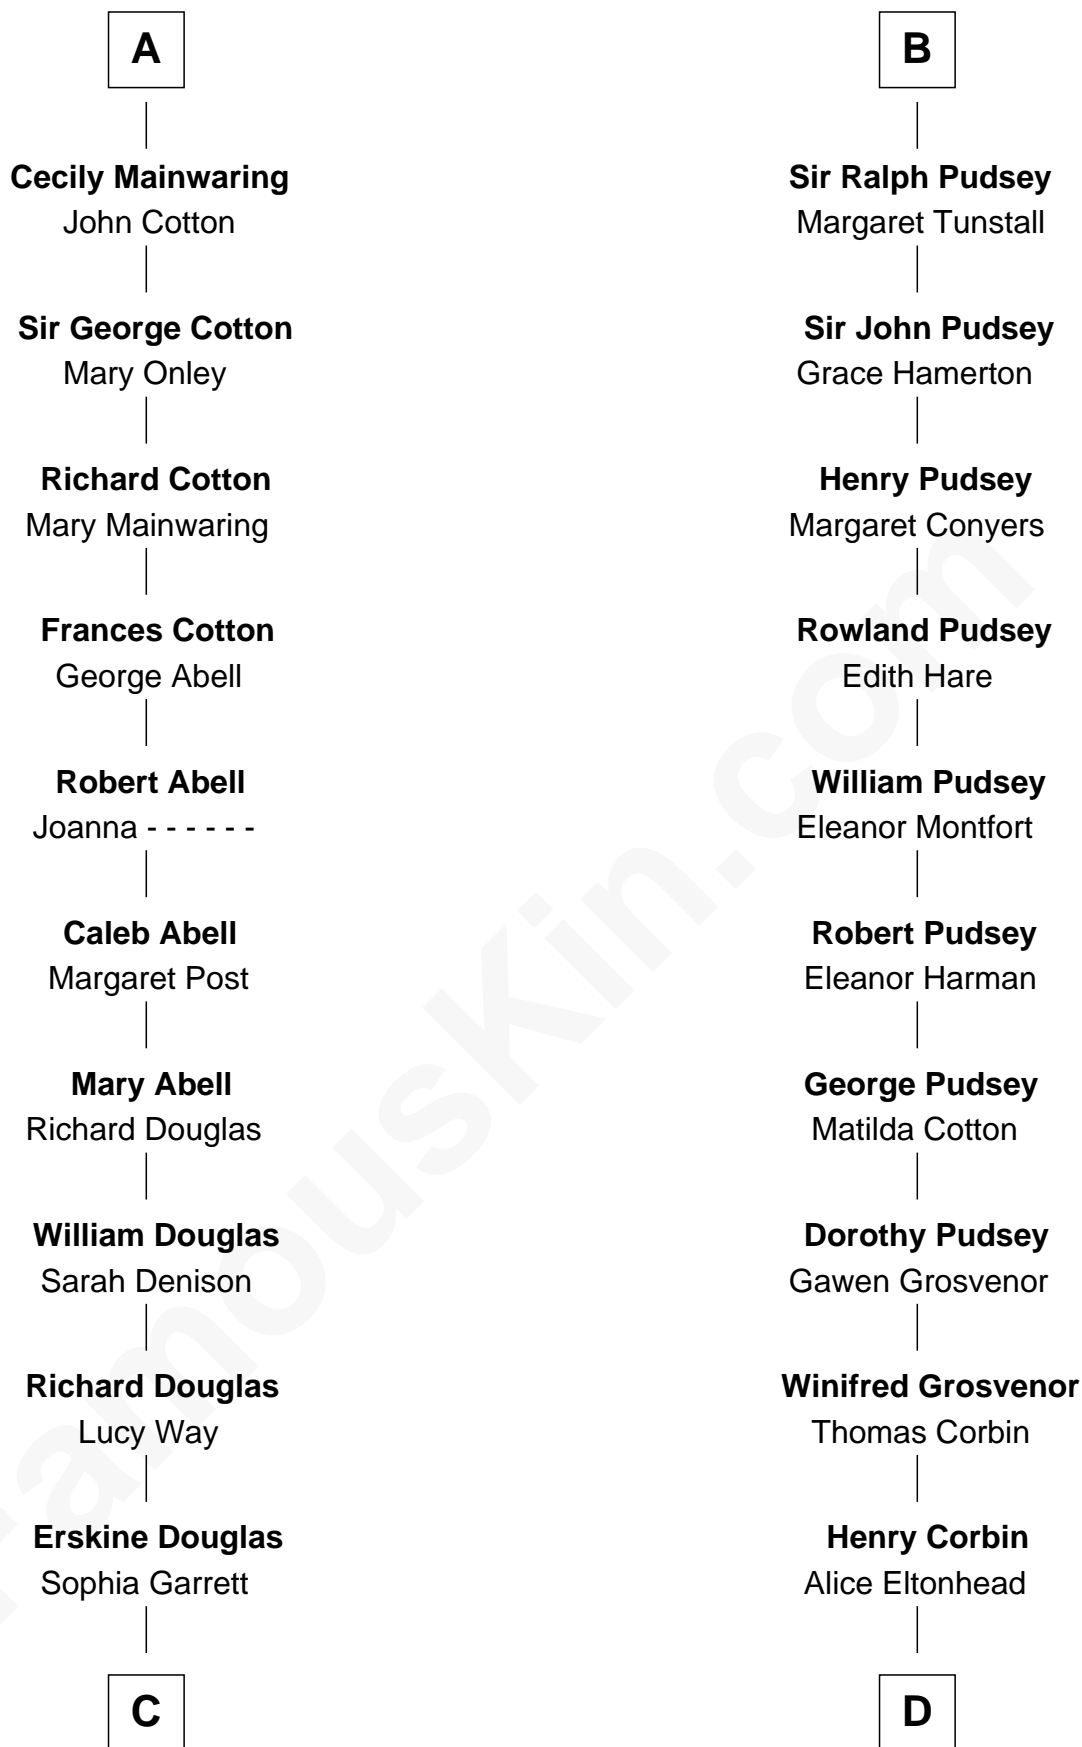

FamousKin.com Relationship Chart of

Melvyn Douglas

Movie Actor

19th cousin 1 time removed of

Henry Lee III

9th Governor of Virginia

Sir Richard FitzRoy

Rose de Dover

C

Emma Jane Douglas
Col. George Taliaferro Shackelford

Lena Priscilla Shackelford
Edouard Gregory Hesselberg

Melvyn Douglas
Movie Actor

D

Laetitia Corbin
Richard Lee

Henry Lee
Mary Bland

Col. Henry Lee
Lucy Grymes

Henry Lee III
Light-Horse Harry