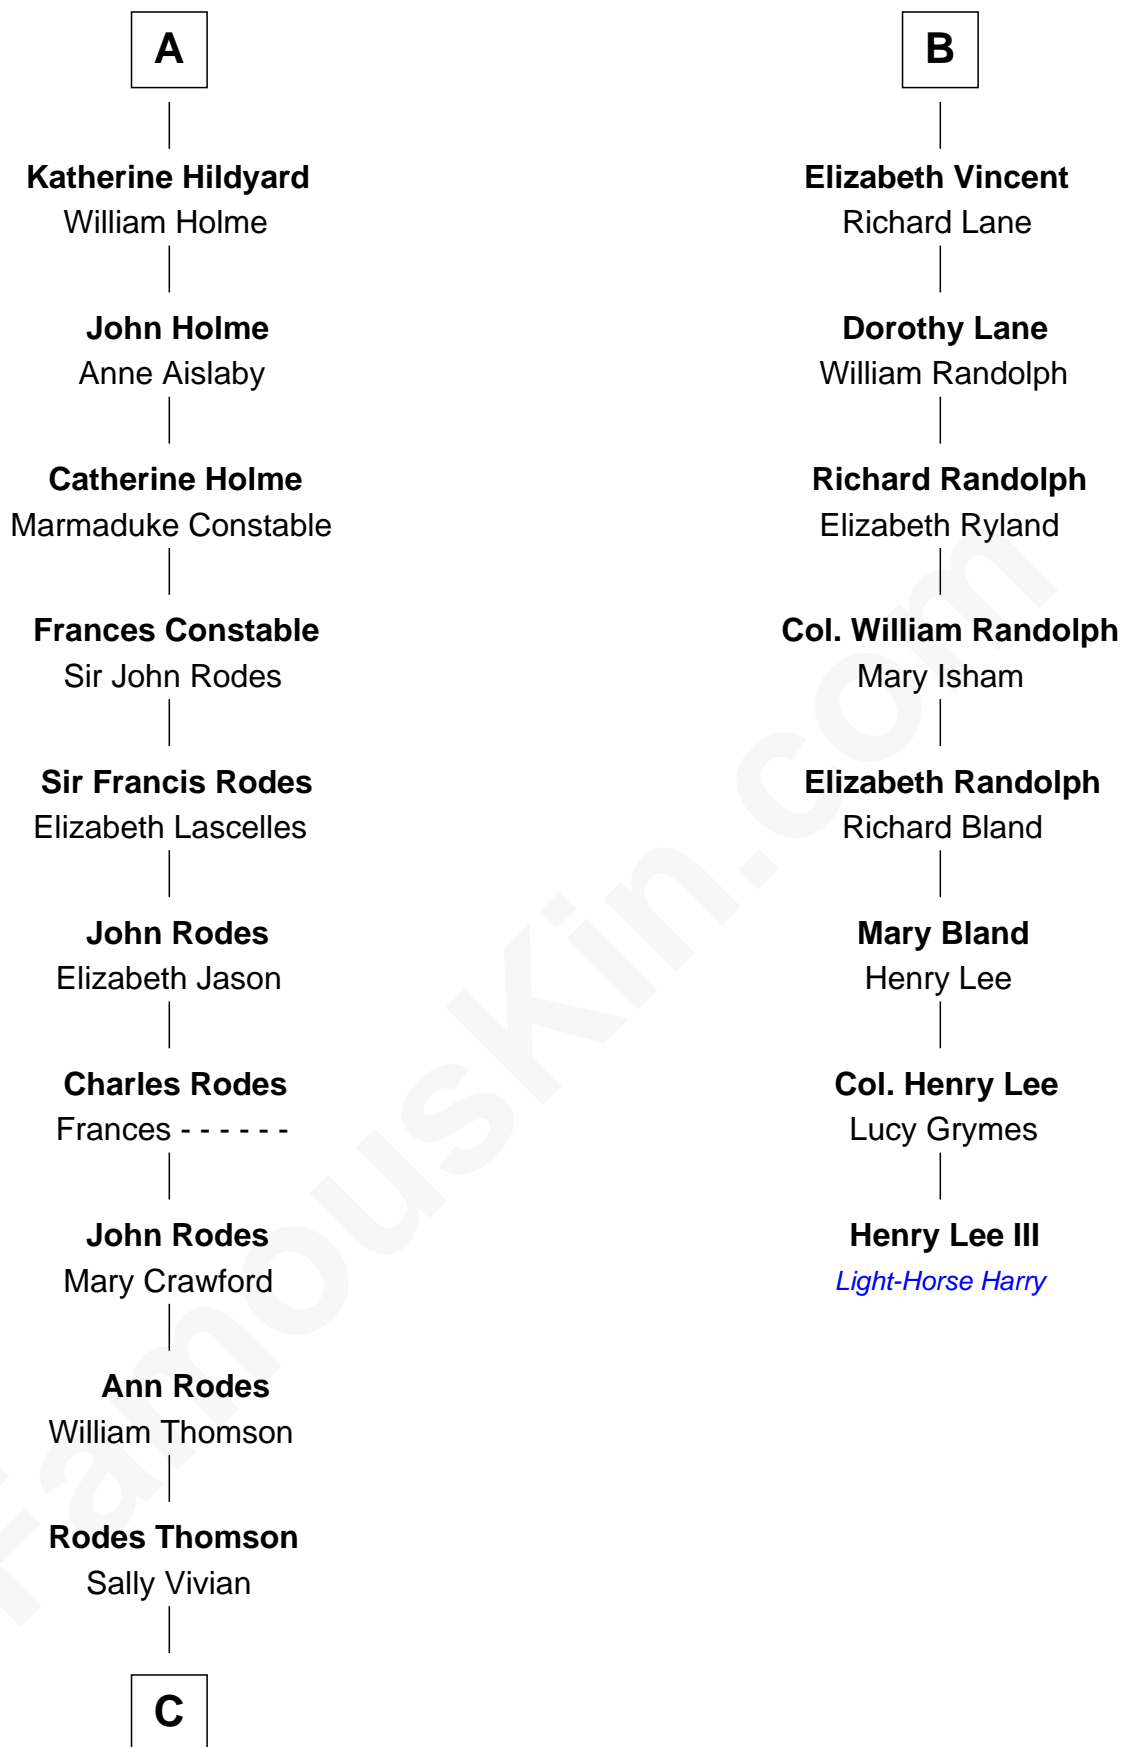

FamousKin.com Relationship Chart of

Melvyn Douglas

Movie Actor

14th cousin 7 times removed of

Henry Lee III

9th Governor of Virginia

Edward III, King of England

Philippa of Hainault

C

Nancy Thomson

Thomas Johnson Garrett

Sophia Garrett

Erskine Douglas

Emma Jane Douglas

Col. George Taliaferro Shackelford

Lena Priscilla Shackelford