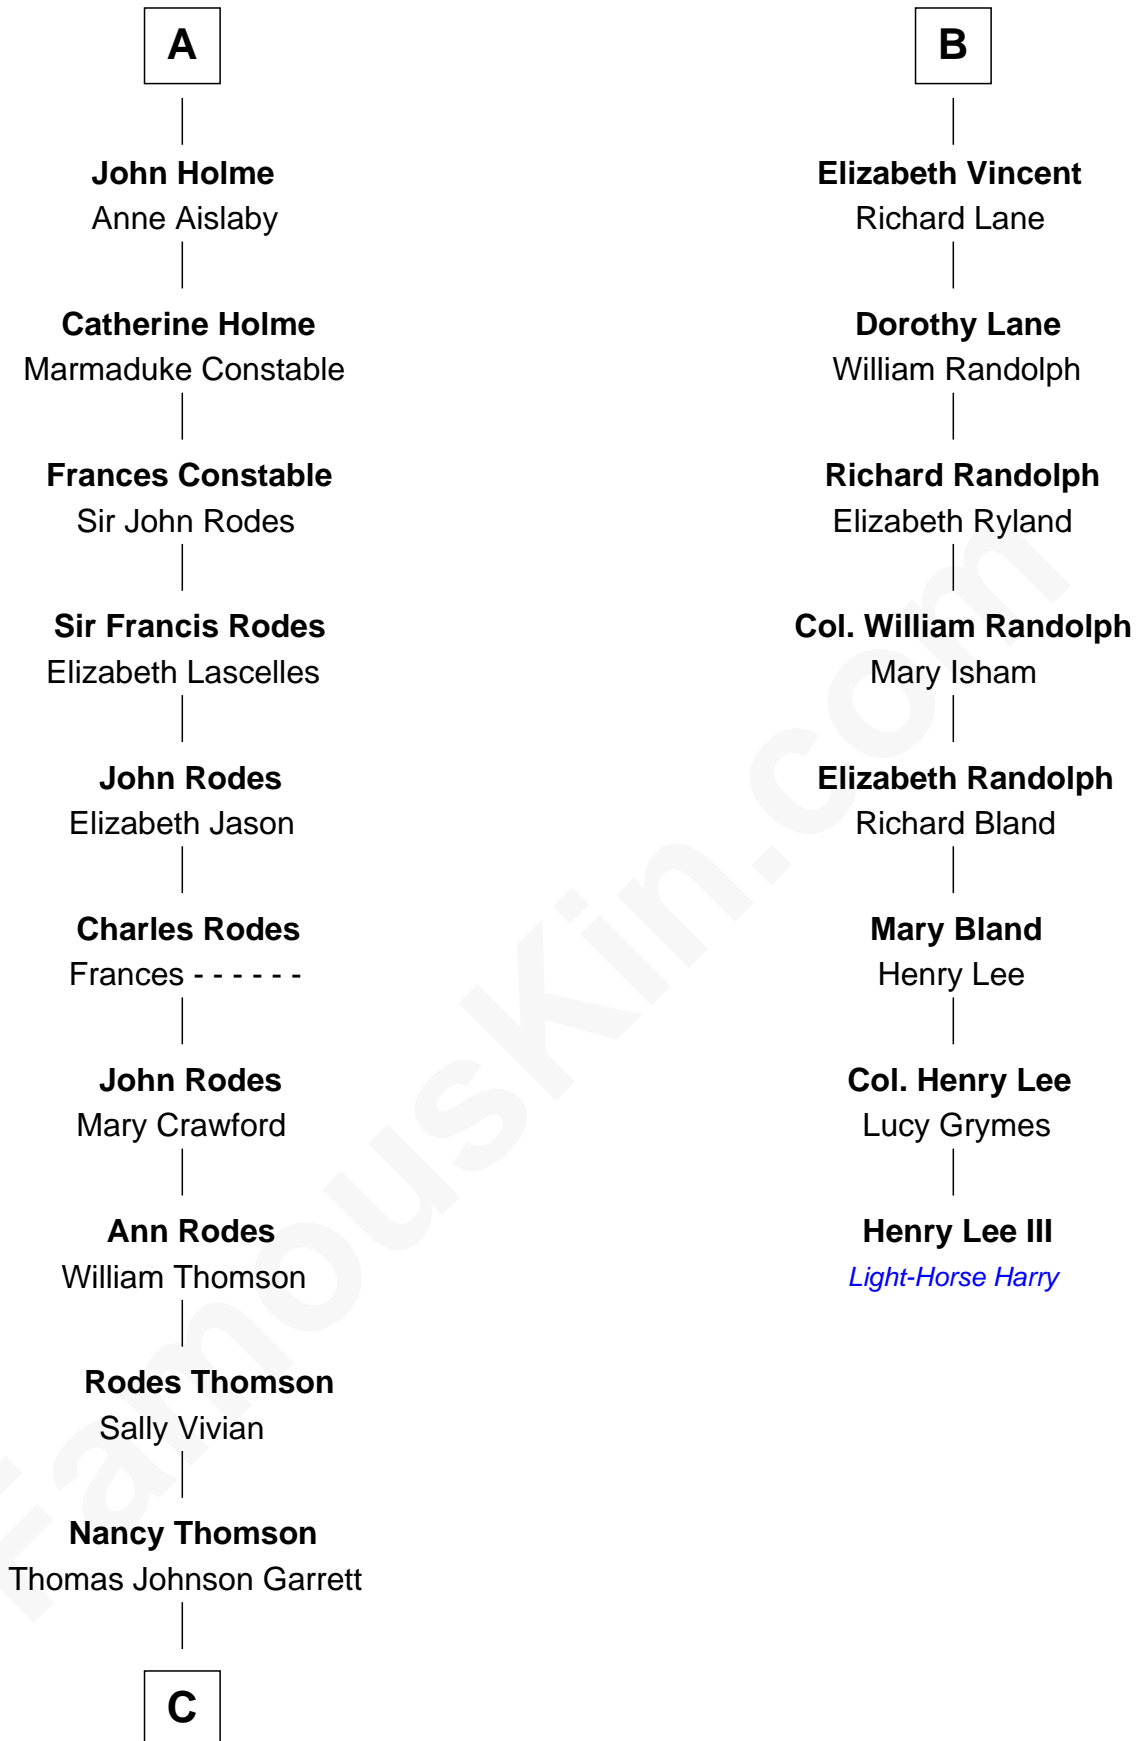

# FamousKin.com Relationship Chart of

**Melvyn Douglas**

*Movie Actor*

14th cousin 6 times removed of

**Henry Lee III**

*9th Governor of Virginia*

**Sir Ralph de Neville**

Alice de Audley

**Elizabeth Wentworth**

Sir Martin de la See

**Joan de la See**

Sir Piers Hildyard

**Katherine Hildyard**

William Holme

**A**

**Sir John de Neville**

Elizabeth Stavely

**Frances Tanfield**

Bridget Cave

**Anne Tanfield**

Clement Vincent

**B**

**C**

—  
**Sophia Garrett**  
Erskine Douglas

—  
**Emma Jane Douglas**  
Col. George Taliaferro Shackelford

—  
**Lena Priscilla Shackelford**  
Edouard Gregory Hesselberg

—  
**Melvyn Douglas**  
*Movie Actor*

FamousKin.com