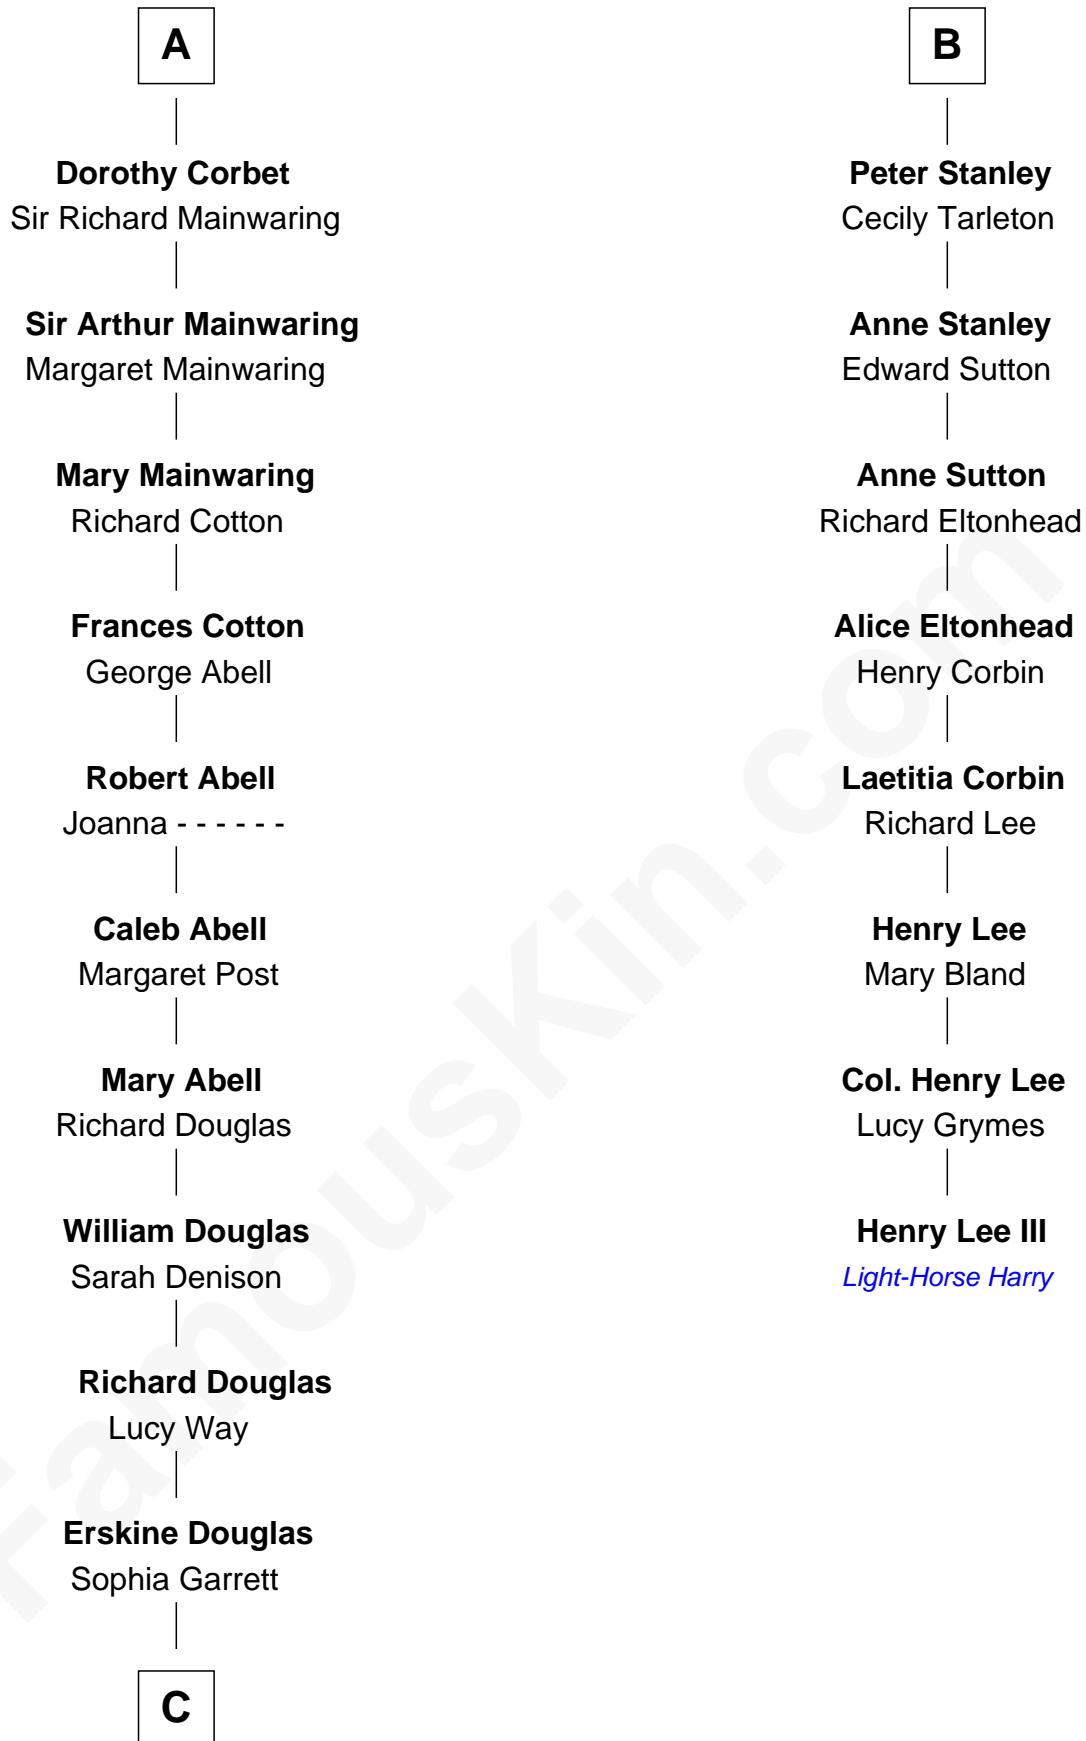

**FamousKin.com**  
**Relationship Chart of**  
**Melvyn Douglas**  
*Movie Actor*

**14th cousin 5 times removed of**  
**Henry Lee III**  
*9th Governor of Virginia*

**C**

—  
**Emma Jane Douglas**  
Col. George Taliaferro Shackelford

—  
**Lena Priscilla Shackelford**  
Edouard Gregory Hesselberg

—  
**Melvyn Douglas**  
*Movie Actor*

FamousKin.com