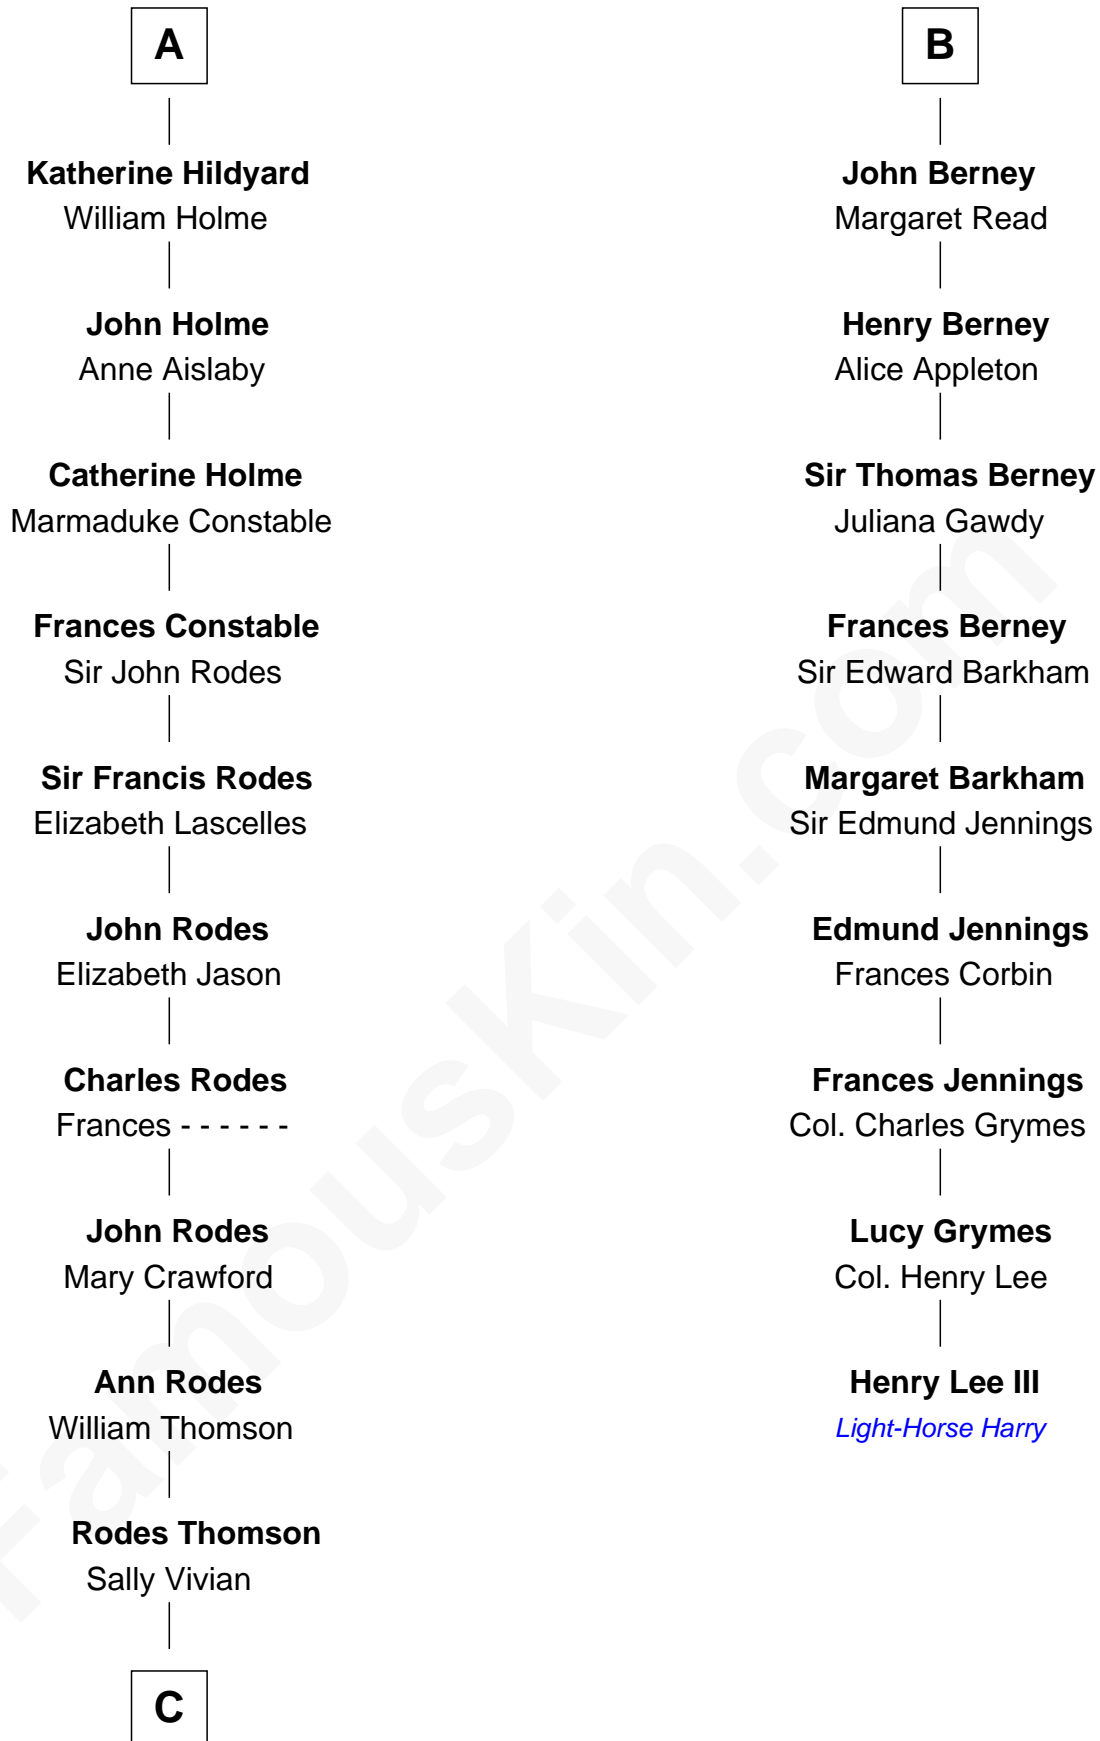

# FamousKin.com Relationship Chart of

**Melvyn Douglas**

*Movie Actor*

15th cousin 6 times removed of

**Henry Lee III**

*9th Governor of Virginia*

**William de Montagu**  
Katherine de Grandison

**Philippa de Montagu**  
Sir Roger de Mortimer

**Edmund Mortimer**  
Philippa Plantagenet

**Elizabeth Mortimer**  
Sir Henry Percy

**Elizabeth Percy**  
Sir John Clifford

**Mary Clifford**  
Sir Philip Wentworth

**Elizabeth Wentworth**  
Sir Martin de la See

**Joan de la See**  
Sir Piers Hildyard

**A**

**Sibyl de Montagu**  
Sir Edmund Fitzalan

**Philippe Fitzalan**  
Sir Richard Sergeaux

**Elizabeth Sergeaux**  
Sir William Marney

**Emma Marney**  
Sir Thomas Tyrrell

**Humphrey Tyrrell**  
Isabel Helion

**Anne Tyrrell**  
Sir Roger Wentworth

**Margery Wentworth**  
John Berney

**B**

**C**

**Nancy Thomson**  
Thomas Johnson Garrett

**Sophia Garrett**  
Erskine Douglas

**Emma Jane Douglas**  
Col. George Taliaferro Shackelford