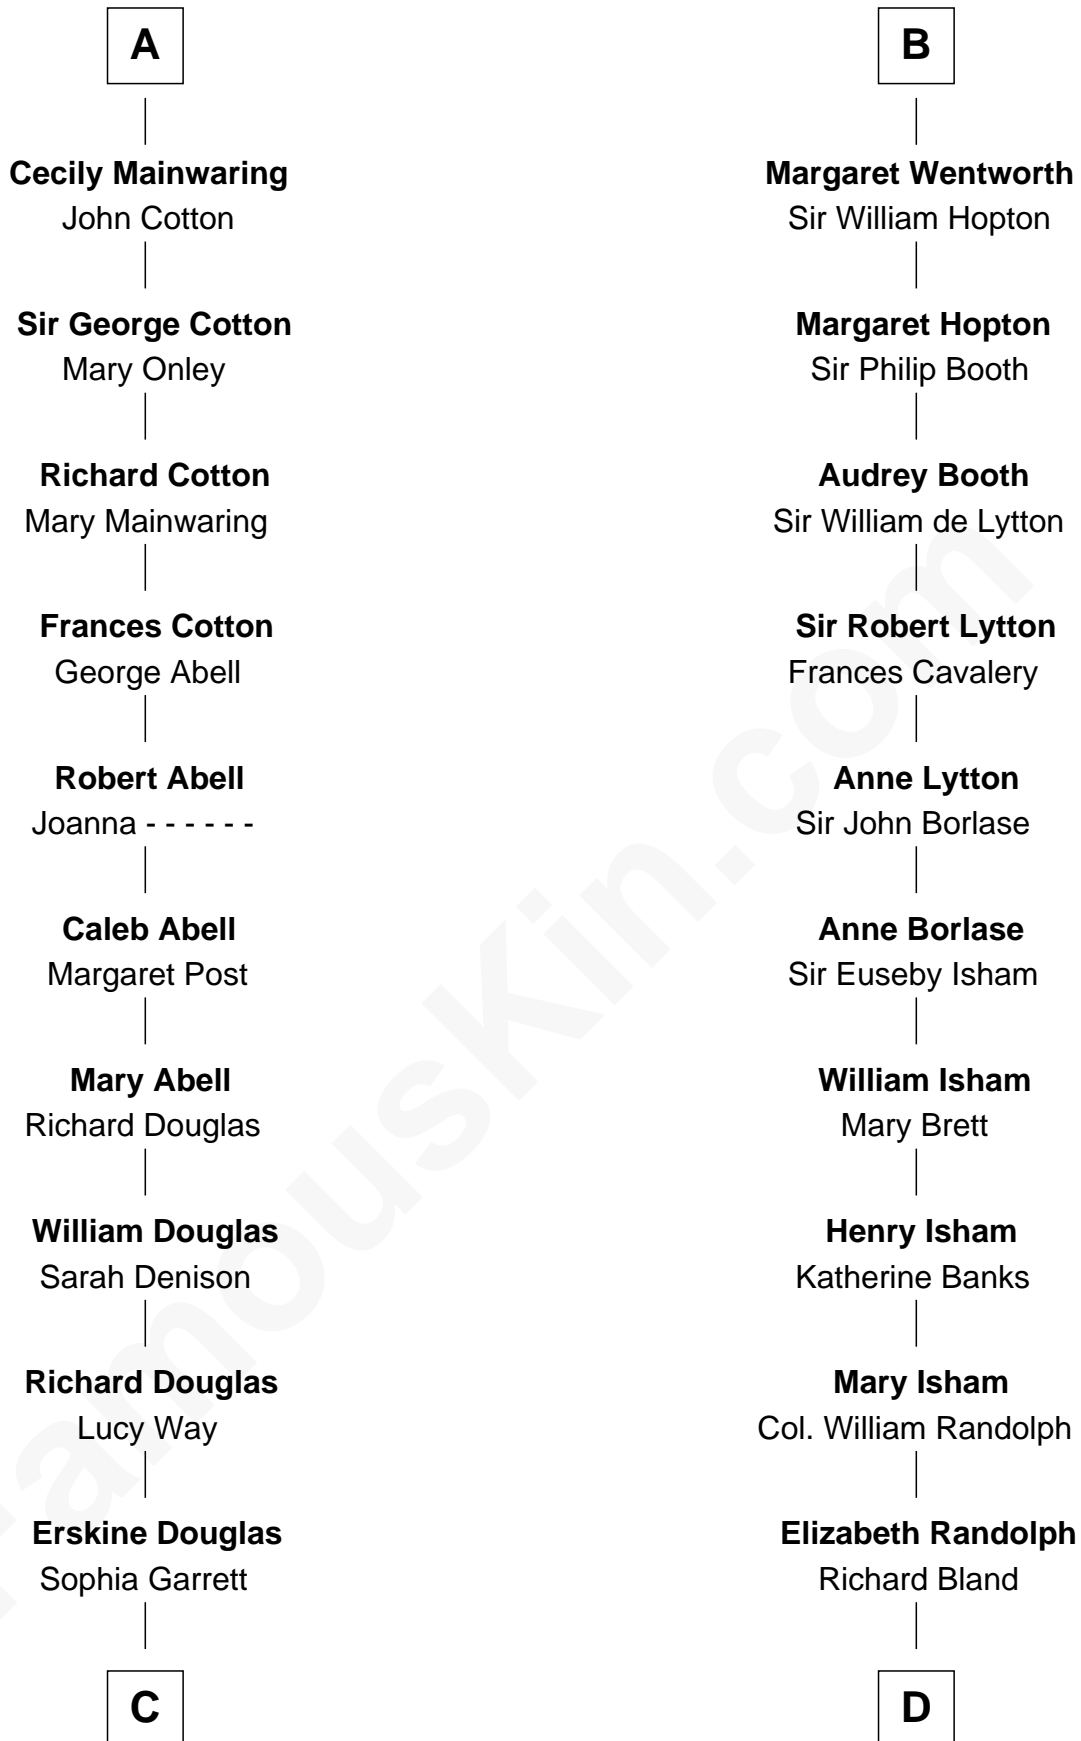

# FamousKin.com Relationship Chart of

**Melvyn Douglas**

*Movie Actor*

19th cousin of

**Henry Lee III**

*9th Governor of Virginia*

**William de Cantilupe**

**C**

**Emma Jane Douglas**  
Col. George Taliaferro Shackelford

**Lena Priscilla Shackelford**  
Edouard Gregory Hesselberg

**Melvyn Douglas**  
*Movie Actor*

**D**

**Mary Bland**  
Henry Lee

**Col. Henry Lee**  
Lucy Grymes

**Henry Lee III**  
*Light-Horse Harry*

FamousKin.com