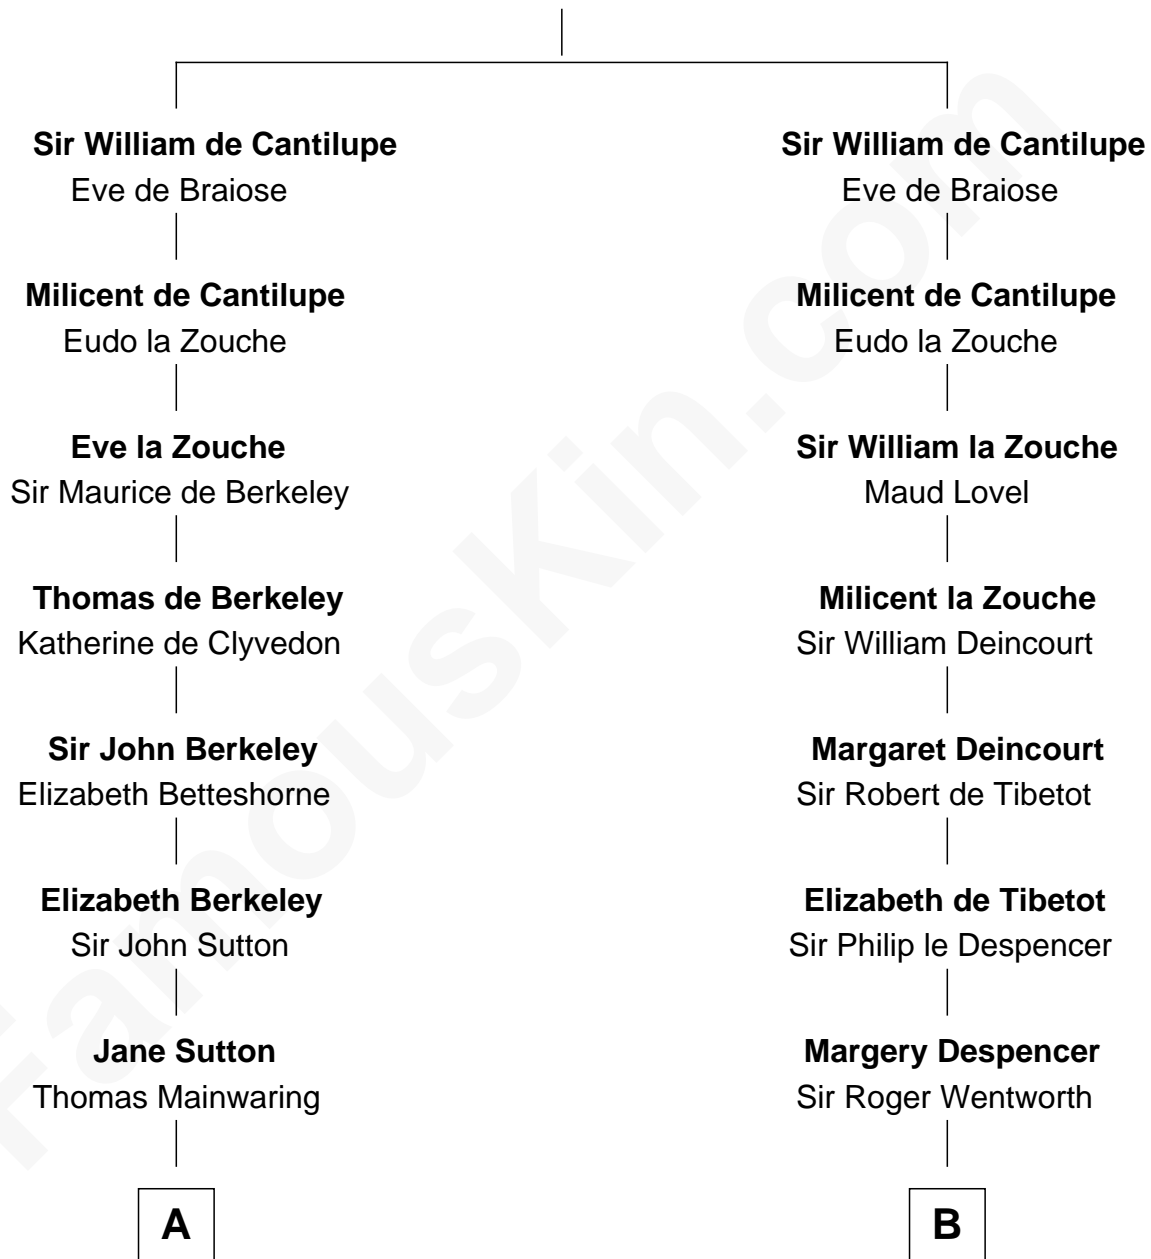

# FamousKin.com Relationship Chart of

**Melvyn Douglas**

*Movie Actor*

19th cousin of

**Henry Lee III**

*9th Governor of Virginia*

**William de Cantilupe**

**C**

**Emma Jane Douglas**  
Col. George Taliaferro Shackelford

**Lena Priscilla Shackelford**  
Edouard Gregory Hesselberg

**Melvyn Douglas**  
*Movie Actor*

**D**

**Mary Bland**  
Henry Lee

**Col. Henry Lee**  
Lucy Grymes

**Henry Lee III**  
*Light-Horse Harry*

FamousKin.com