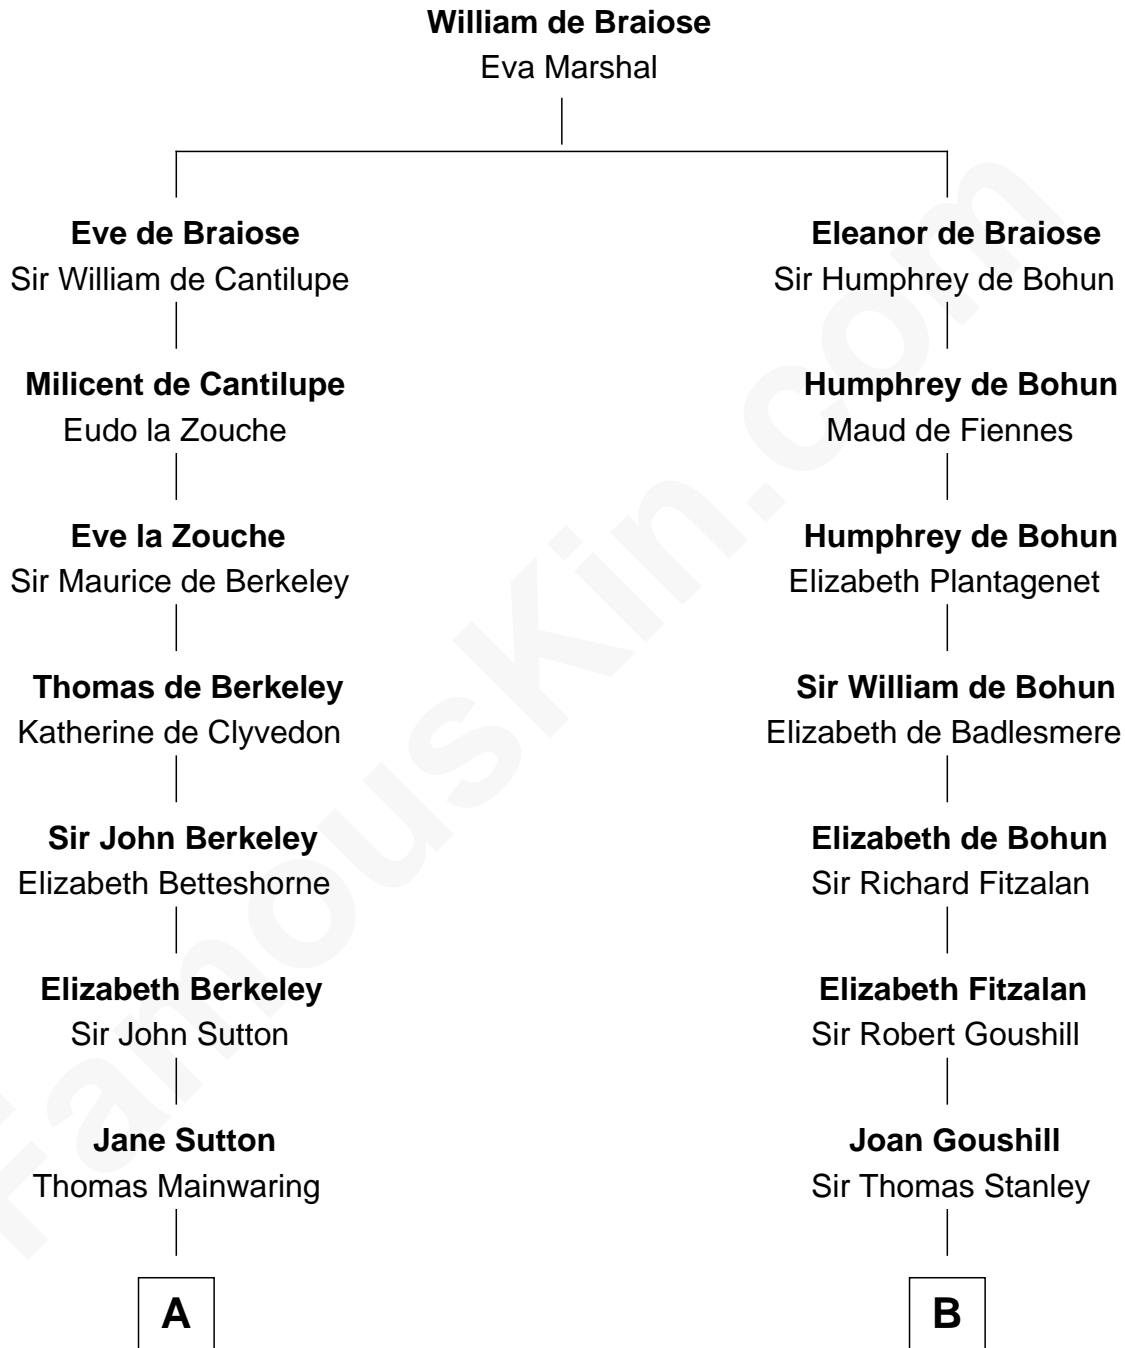

FamousKin.com
Relationship Chart of
Melvyn Douglas
Movie Actor

17th cousin 2 times removed of
Henry Lee III
9th Governor of Virginia

C

—
Emma Jane Douglas
Col. George Taliaferro Shackelford

—
Lena Priscilla Shackelford
Edouard Gregory Hesselberg

—
Melvyn Douglas
Movie Actor

FamousKin.com