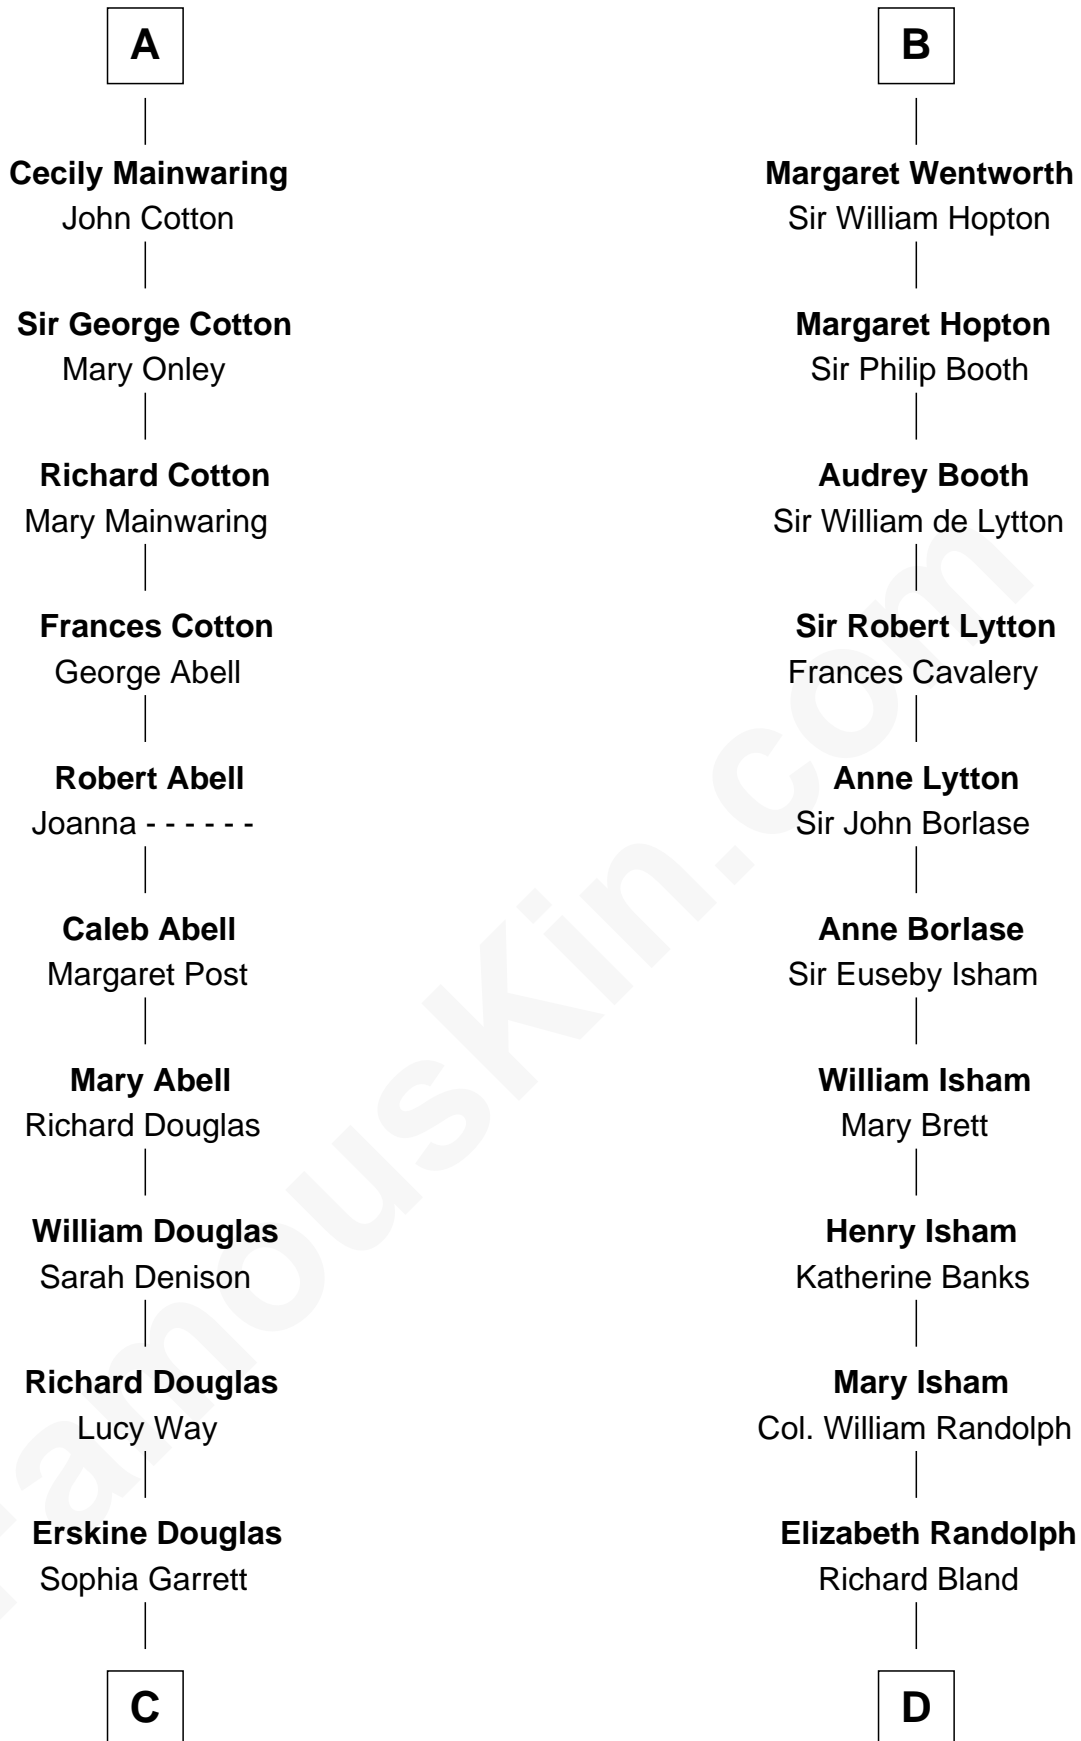

FamousKin.com Relationship Chart of

Melvyn Douglas

Movie Actor

19th cousin of

Henry Lee III

9th Governor of Virginia

Alan la Zouche

Alice de Belmeis

Roger la Zouche

Margaret - - - - -

Eudo la Zouche

Milicent de Cantilupe

Eve la Zouche

Sir Maurice de Berkeley

Thomas de Berkeley

Katherine de Clyvedon

Margaret - - - - -

Eudo la Zouche

Milicent de Cantilupe

Sir William la Zouche

Maud Lovel

Milicent la Zouche

Sir William Deincourt

Margaret Deincourt

Sir Robert de Tibetot

Elizabeth de Tibetot

Sir Philip le Despencer

Margery Despencer

Sir Roger Wentworth

B

C

Emma Jane Douglas
Col. George Taliaferro Shackelford