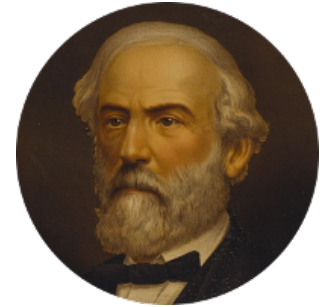

**FamousKin.com**  
**Relationship Chart of**  
**Melvyn Douglas**  
*Movie Actor*

17th cousin 4 times removed of  
**General Robert E. Lee**  
*Confederate Army - U.S. Civil War*

**C**

**Richard Douglas**

Lucy Way

**Erskine Douglas**

Sophia Garrett

**Emma Jane Douglas**

Col. George Taliaferro Shackelford

**Lena Priscilla Shackelford**

Edouard Gregory Hesselberg

**Melvyn Douglas**