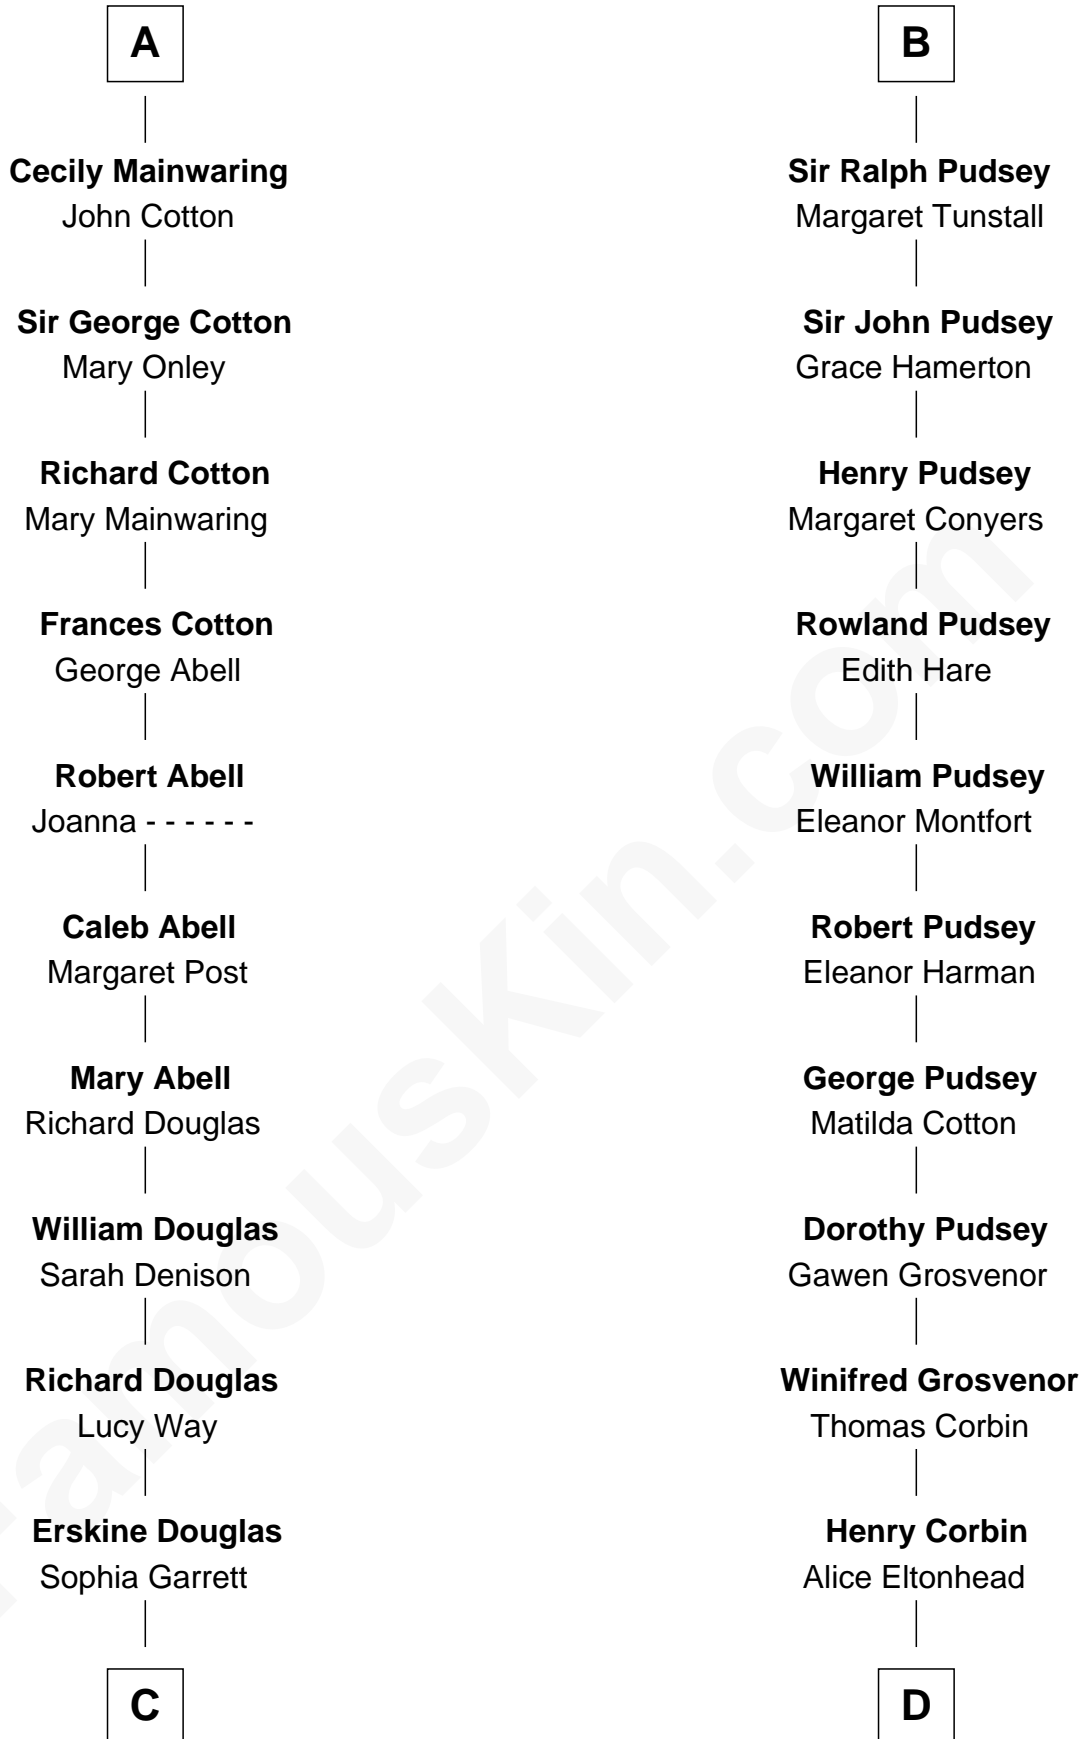

**FamousKin.com**  
**Relationship Chart of**  
**Melvyn Douglas**  
*Movie Actor*

19th cousin 2 times removed of  
**General Robert E. Lee**  
*Confederate Army - U.S. Civil War*

**C**

**Emma Jane Douglas**  
Col. George Taliaferro Shackelford

**Lena Priscilla Shackelford**  
Edouard Gregory Hesselberg

**Melvyn Douglas**  
*Movie Actor*

**D**

**Laetitia Corbin**  
Richard Lee

**Henry Lee**  
Mary Bland

**Col. Henry Lee**  
Lucy Grymes

**Maj. Gen. Henry Lee**  
Anne Hill Carter