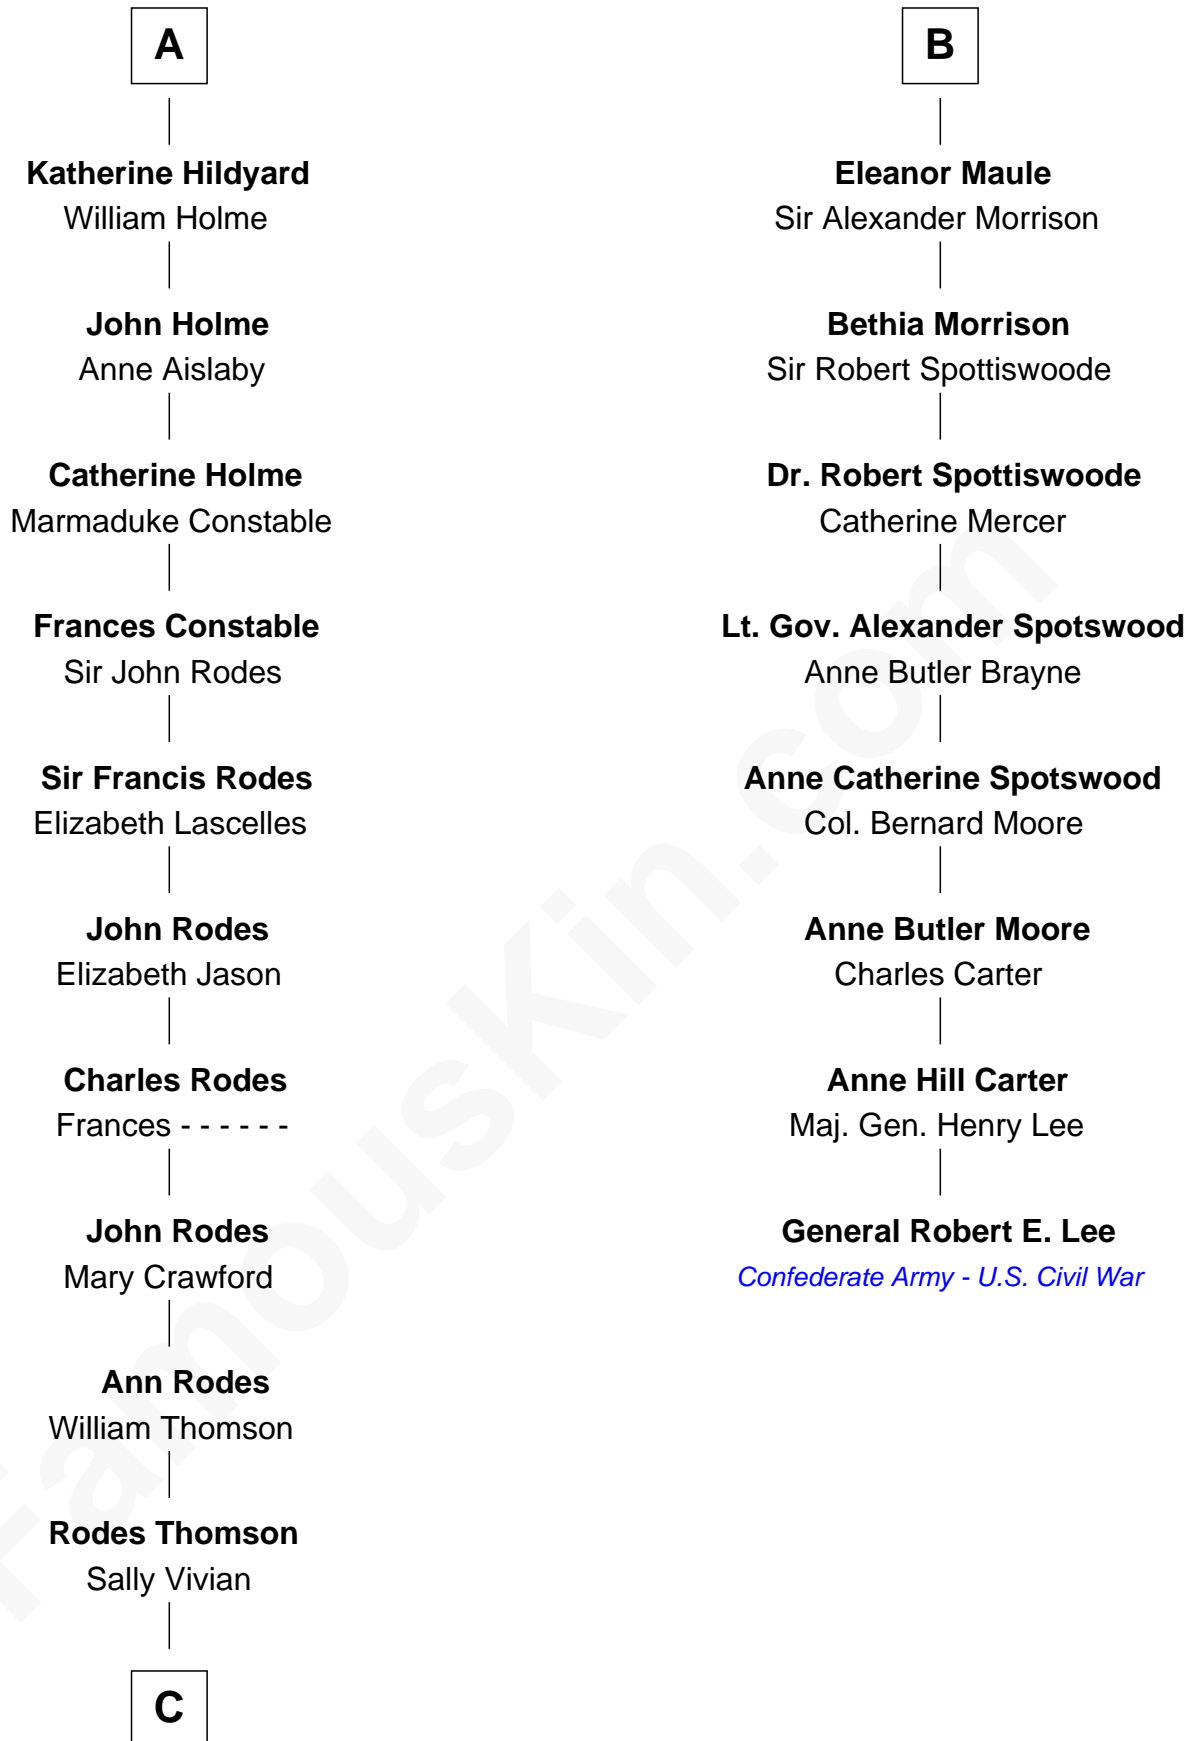

**FamousKin.com**  
**Relationship Chart of**  
**Melvyn Douglas**  
*Movie Actor*

14th cousin 7 times removed of  
**General Robert E. Lee**  
*Confederate Army - U.S. Civil War*

**Edward III, King of England**  
 Philippa of Hainault

**C**

**Nancy Thomson**  
Thomas Johnson Garrett

**Sophia Garrett**  
Erskine Douglas

**Emma Jane Douglas**  
Col. George Taliaferro Shackelford

**Lena Priscilla Shackelford**  
Edouard Gregory Hesselberg