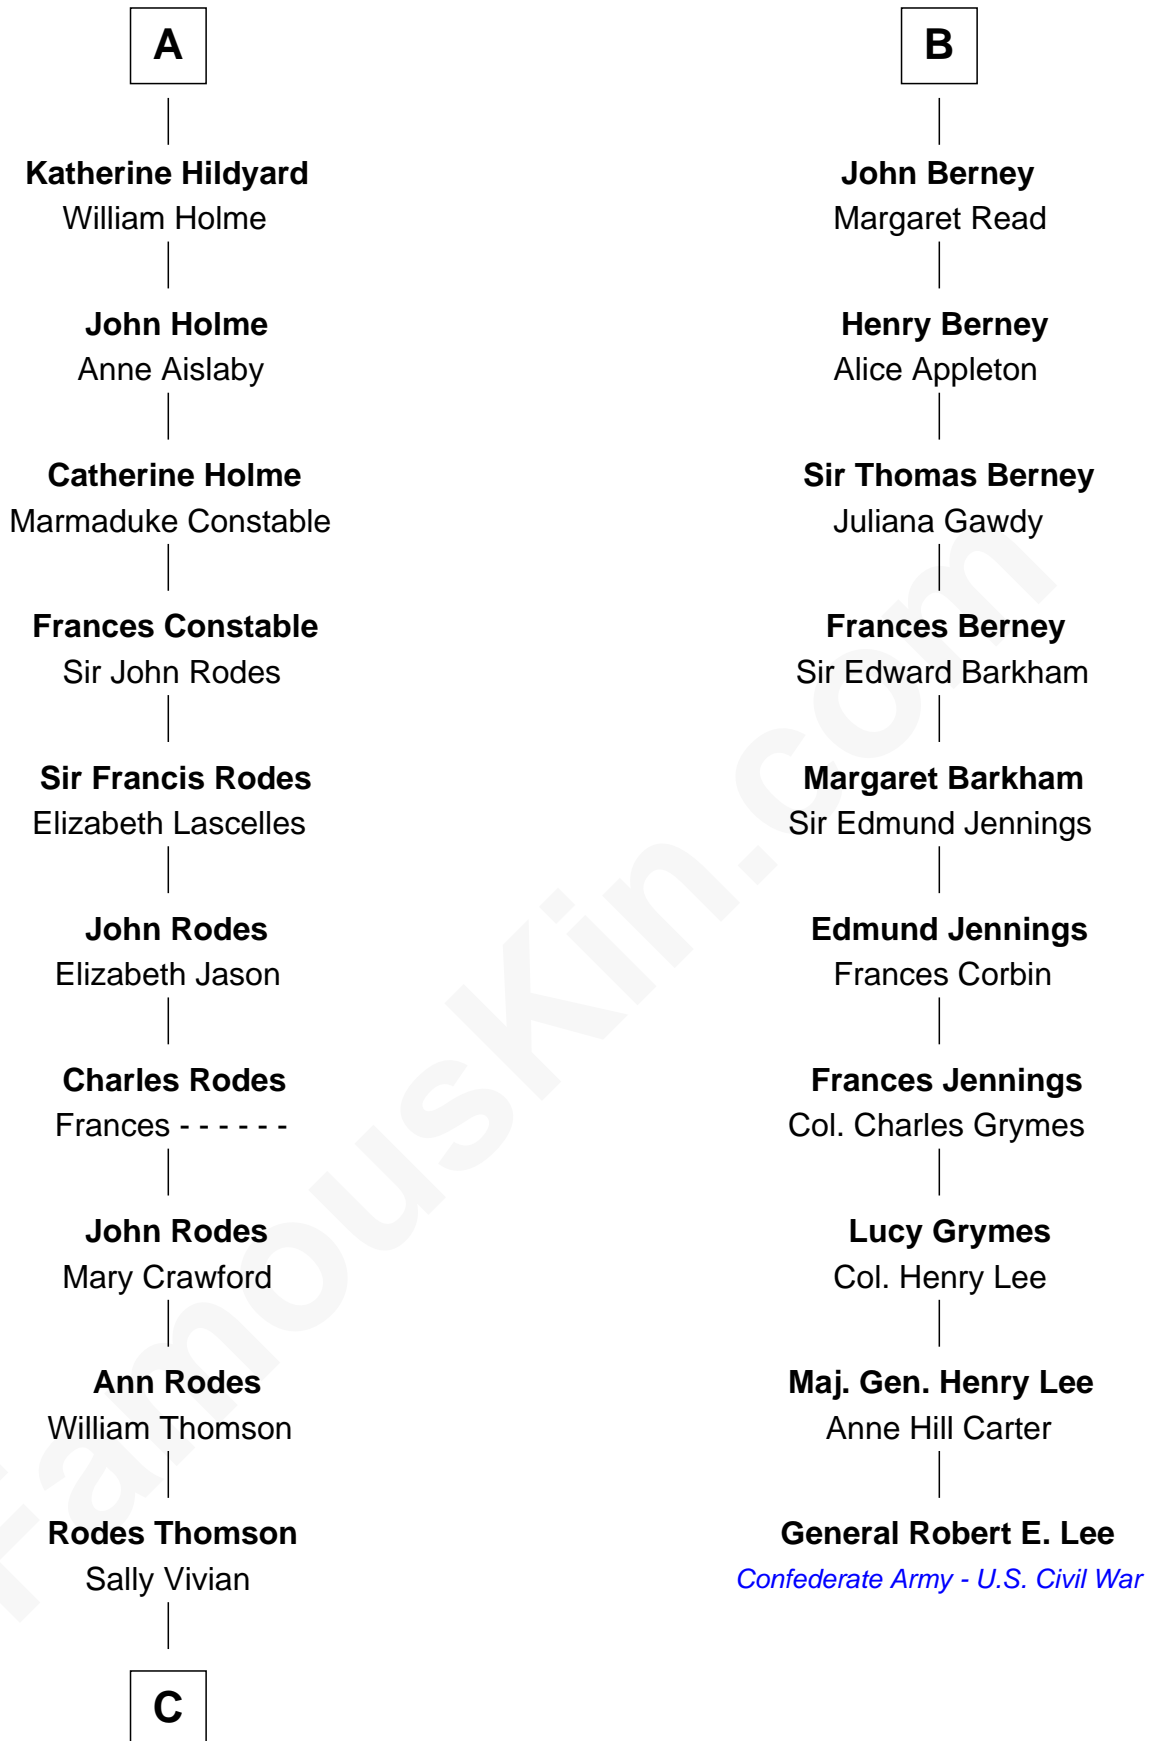

FamousKin.com
Relationship Chart of
Melvyn Douglas
Movie Actor

16th cousin 5 times removed of
General Robert E. Lee
Confederate Army - U.S. Civil War

C

Nancy Thomson
Thomas Johnson Garrett

Sophia Garrett
Erskine Douglas

Emma Jane Douglas
Col. George Taliaferro Shackelford

Lena Priscilla Shackelford
Edouard Gregory Hesselberg

Melvyn Douglas
Movie Actor

FamousKin.com