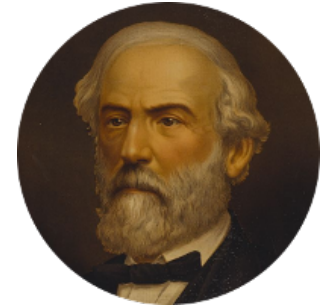

FamousKin.com
Relationship Chart of
Melvyn Douglas
Movie Actor

16th cousin 5 times removed of
General Robert E. Lee
Confederate Army - U.S. Civil War

C

Nancy Thomson
Thomas Johnson Garrett

Sophia Garrett
Erskine Douglas

Emma Jane Douglas
Col. George Taliaferro Shackelford

Lena Priscilla Shackelford
Edouard Gregory Hesselberg

Melvyn Douglas
Movie Actor

FamousKin.com