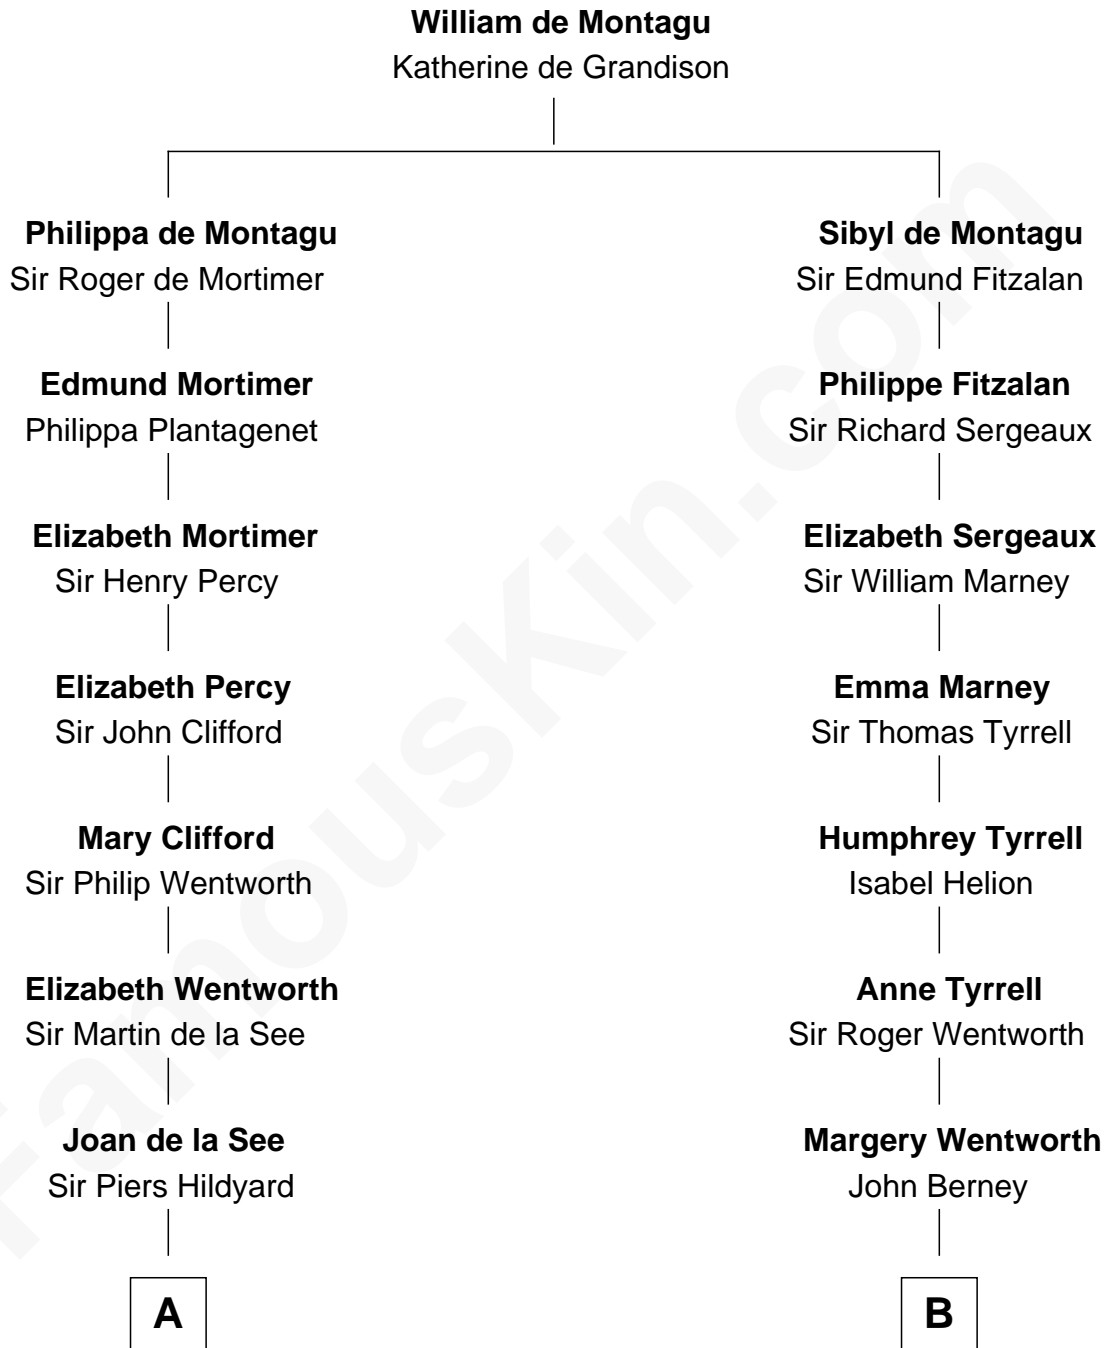

FamousKin.com
Relationship Chart of
Melvyn Douglas
Movie Actor

16th cousin 5 times removed of
General Robert E. Lee
Confederate Army - U.S. Civil War

C

Nancy Thomson
Thomas Johnson Garrett

Sophia Garrett
Erskine Douglas

Emma Jane Douglas
Col. George Taliaferro Shackelford

Lena Priscilla Shackelford
Edouard Gregory Hesselberg

Melvyn Douglas
Movie Actor

FamousKin.com