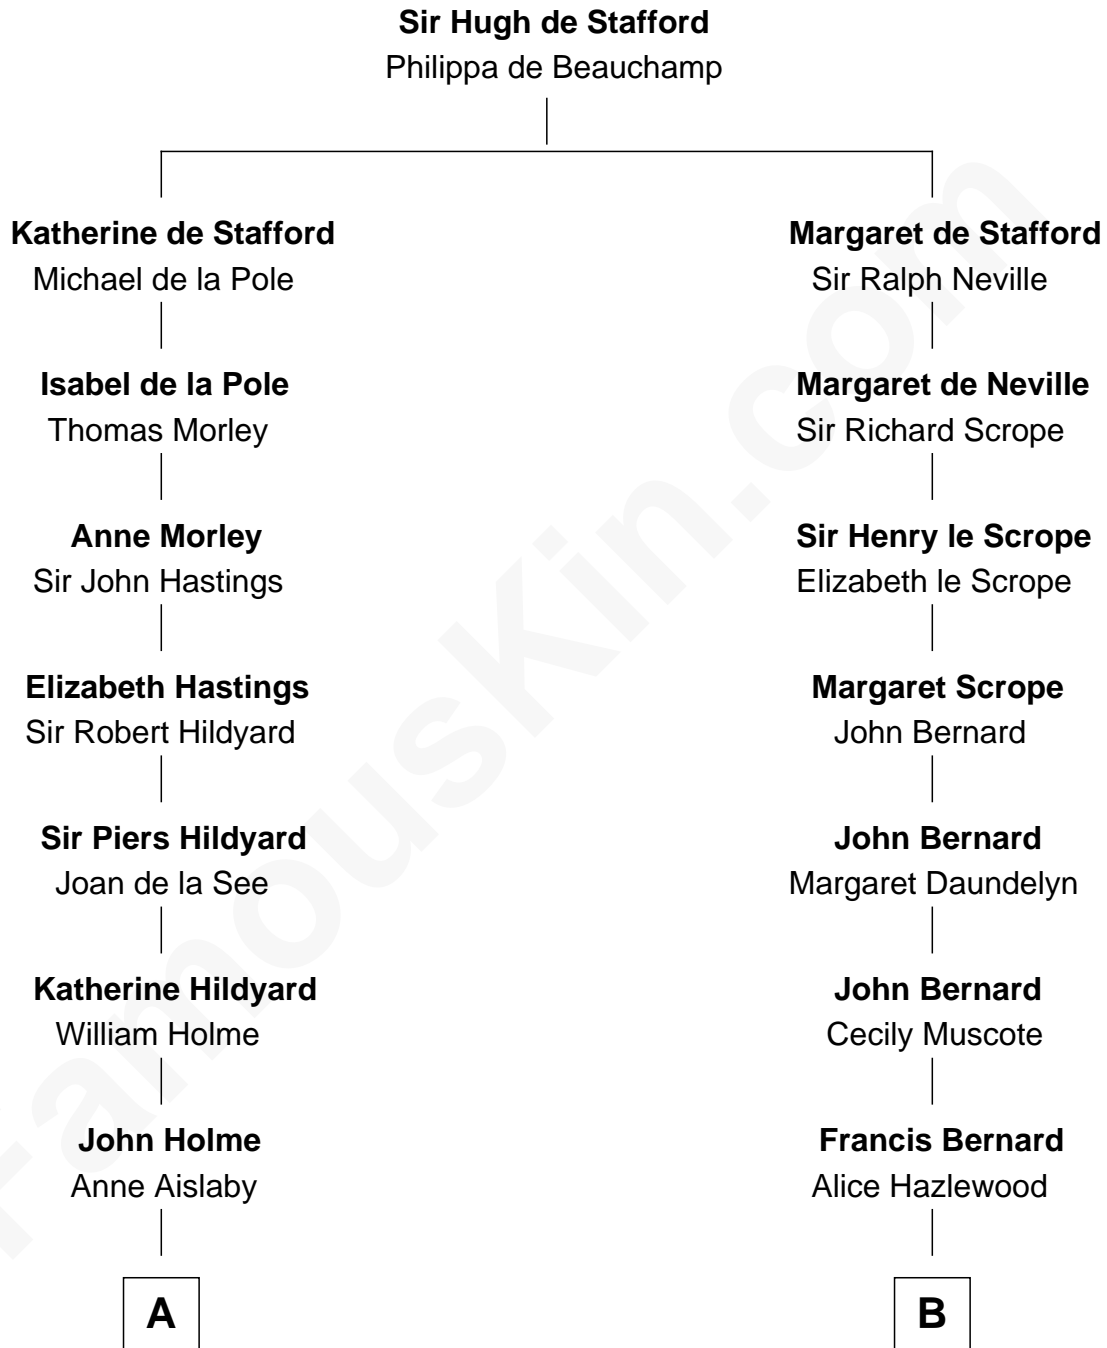

FamousKin.com
Relationship Chart of
Melvyn Douglas
Movie Actor

14th cousin 5 times removed of
General Robert E. Lee
Confederate Army - U.S. Civil War

C

Emma Jane Douglas
Col. George Taliaferro Shackelford

Lena Priscilla Shackelford
Edouard Gregory Hesselberg

Melvyn Douglas
Movie Actor

FamousKin.com