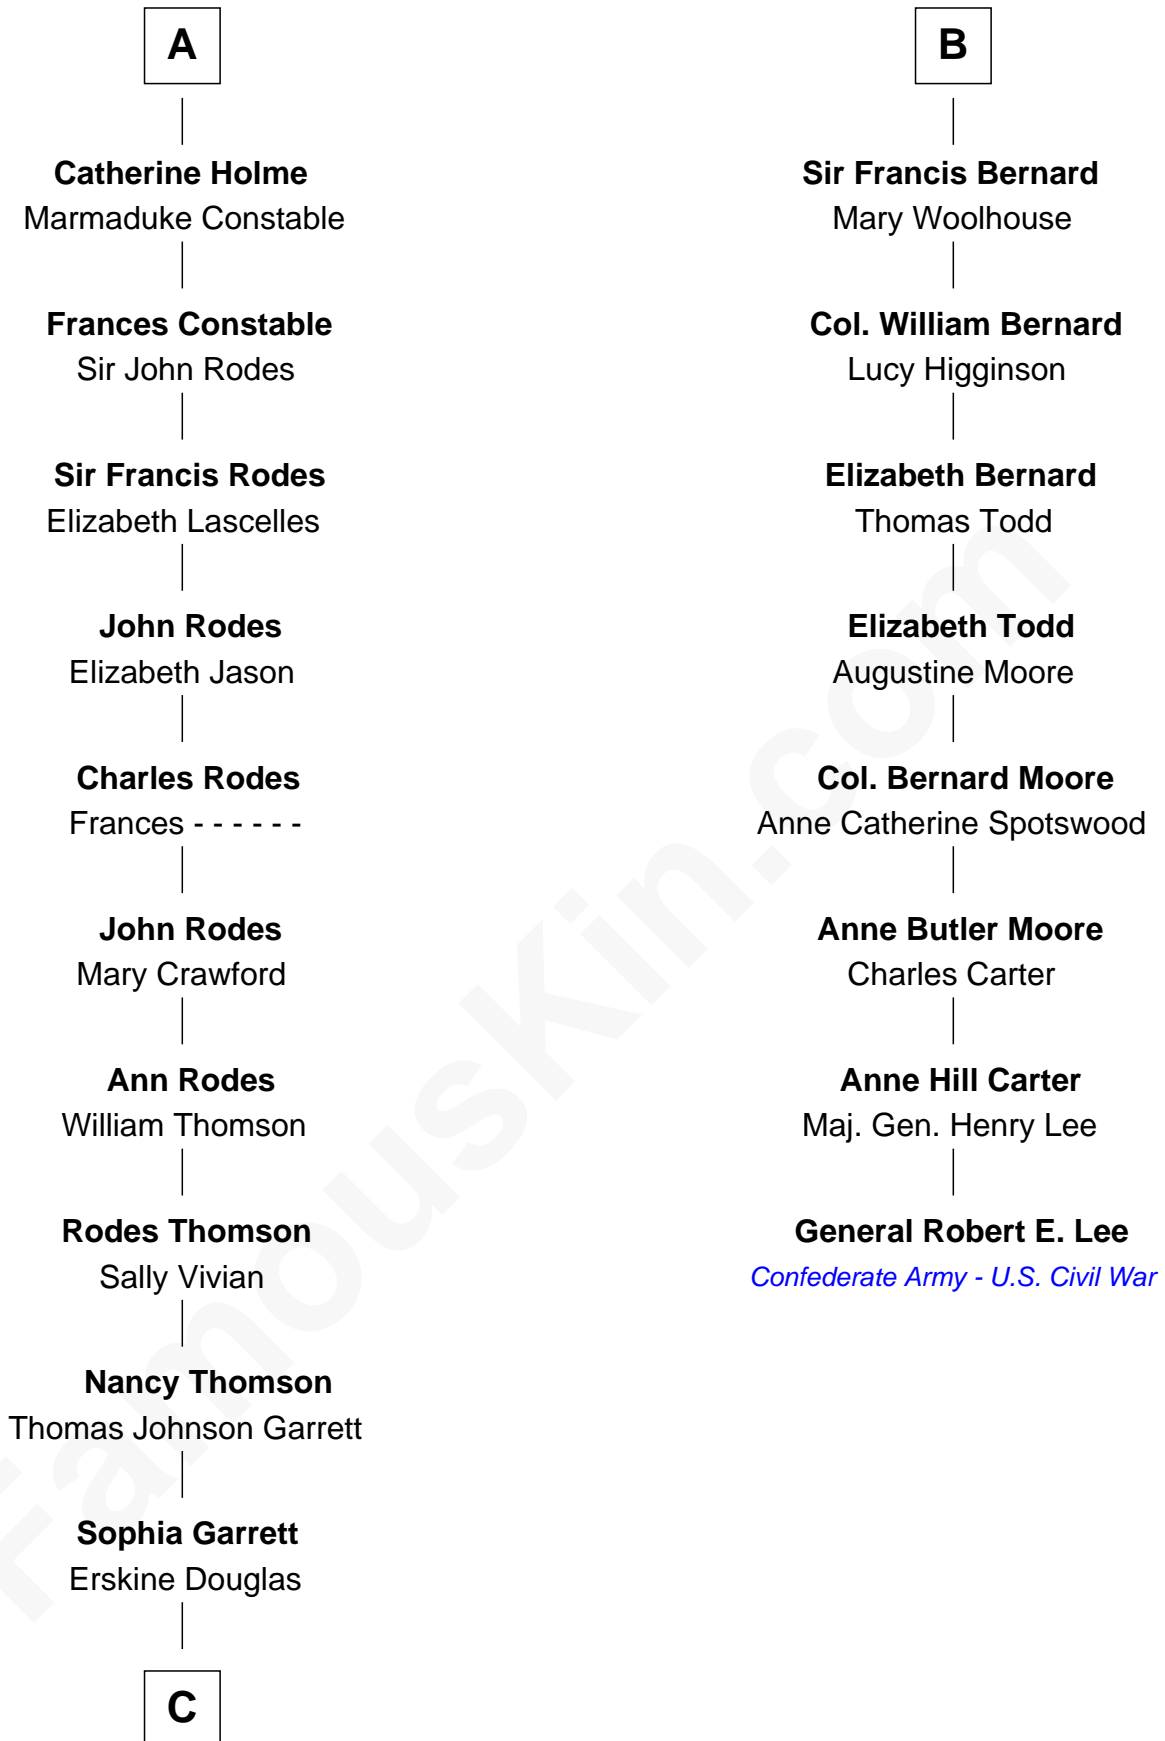

FamousKin.com
Relationship Chart of
Melvyn Douglas
Movie Actor

14th cousin 5 times removed of
General Robert E. Lee
Confederate Army - U.S. Civil War

C

Emma Jane Douglas
Col. George Taliaferro Shackelford

Lena Priscilla Shackelford
Edouard Gregory Hesselberg

Melvyn Douglas
Movie Actor

FamousKin.com