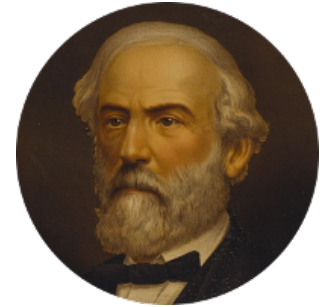

FamousKin.com
Relationship Chart of
Melvyn Douglas
Movie Actor

19th cousin 1 time removed of

General Robert E. Lee
Confederate Army - U.S. Civil War

William de Cantilupe

C

Emma Jane Douglas
Col. George Taliaferro Shackelford

Lena Priscilla Shackelford
Edouard Gregory Hesselberg

Melvyn Douglas
Movie Actor

D

Mary Bland
Henry Lee

Col. Henry Lee
Lucy Grymes

Maj. Gen. Henry Lee
Anne Hill Carter

General Robert E. Lee
Confederate Army - U.S. Civil War