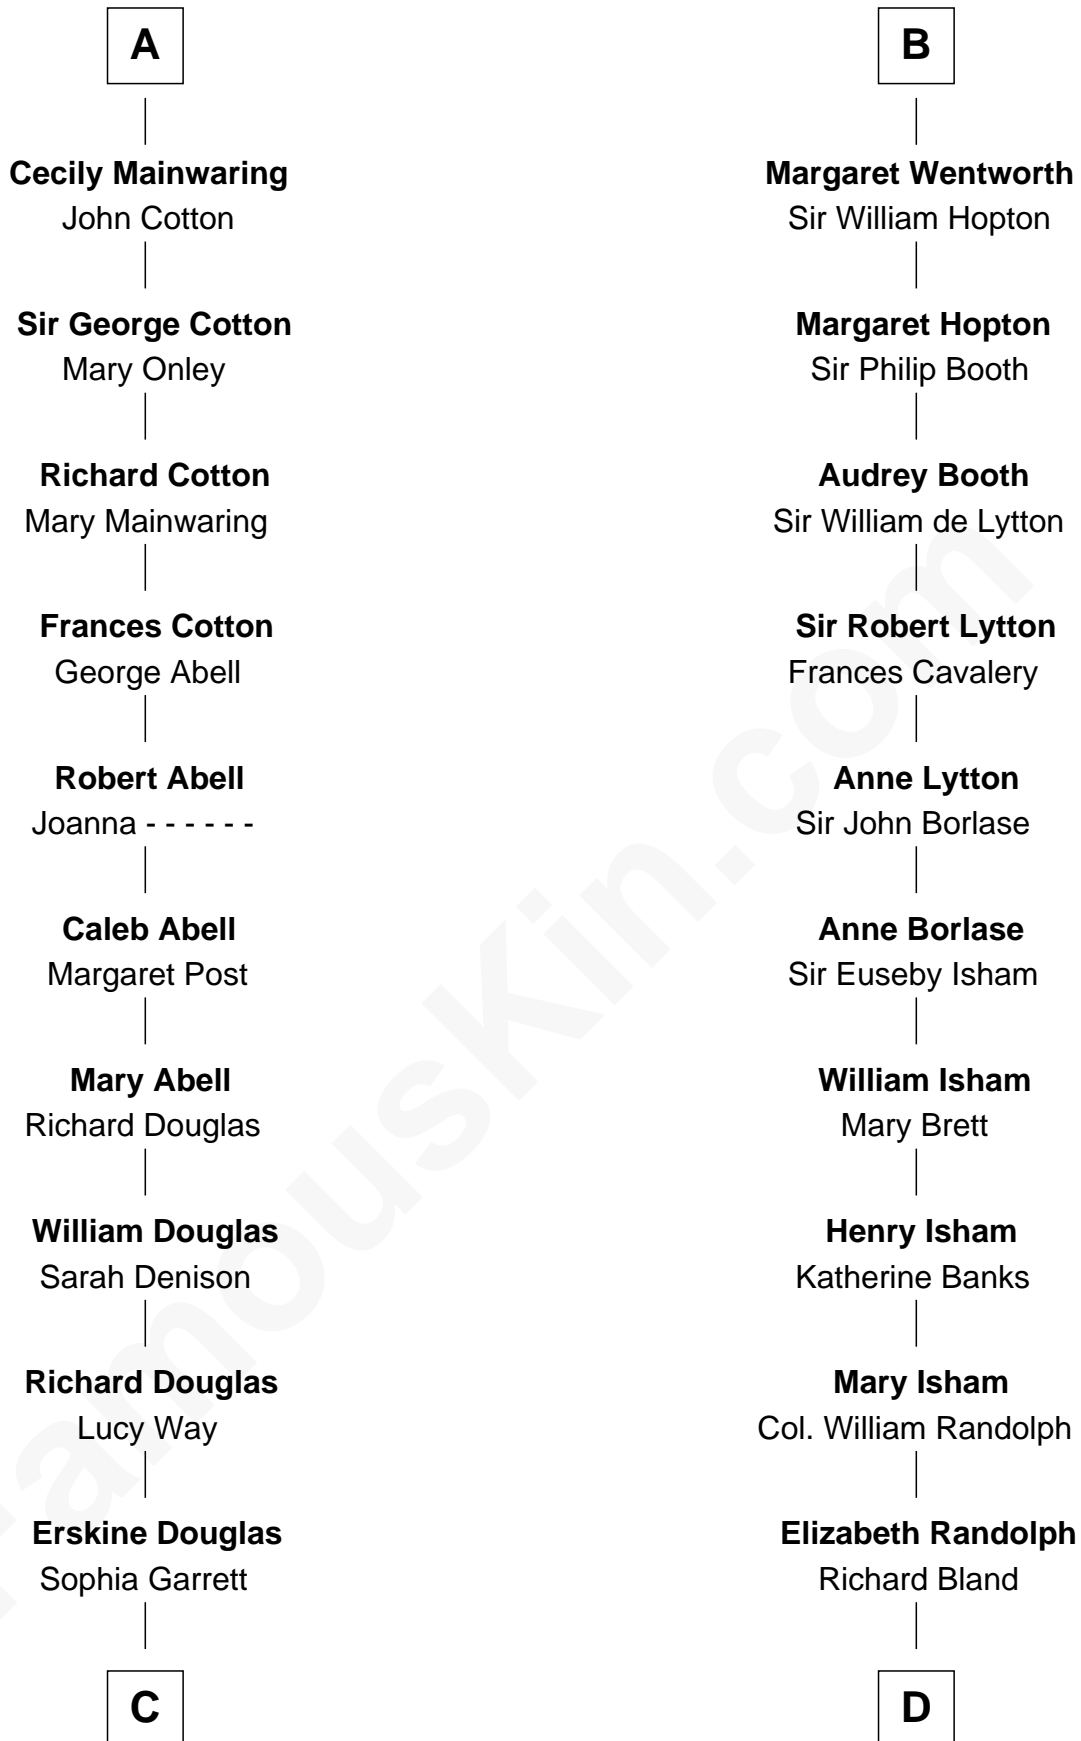

FamousKin.com
Relationship Chart of
Melvyn Douglas
Movie Actor

19th cousin 1 time removed of

General Robert E. Lee
Confederate Army - U.S. Civil War

William de Cantilupe

C

Emma Jane Douglas
Col. George Taliaferro Shackelford

Lena Priscilla Shackelford
Edouard Gregory Hesselberg

Melvyn Douglas
Movie Actor

D

Mary Bland
Henry Lee

Col. Henry Lee
Lucy Grymes

Maj. Gen. Henry Lee
Anne Hill Carter

General Robert E. Lee
Confederate Army - U.S. Civil War