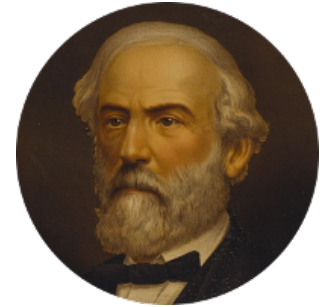

**FamousKin.com**  
**Relationship Chart of**  
**Melvyn Douglas**  
*Movie Actor*

18th cousin 1 time removed of

**General Robert E. Lee**  
*Confederate Army - U.S. Civil War*

**C**

**Emma Jane Douglas**  
Col. George Taliaferro Shackelford

**Lena Priscilla Shackelford**  
Edouard Gregory Hesselberg

**Melvyn Douglas**  
*Movie Actor*

**D**

**Maj. Gen. Henry Lee**  
Anne Hill Carter

**General Robert E. Lee**  
*Confederate Army - U.S. Civil War*