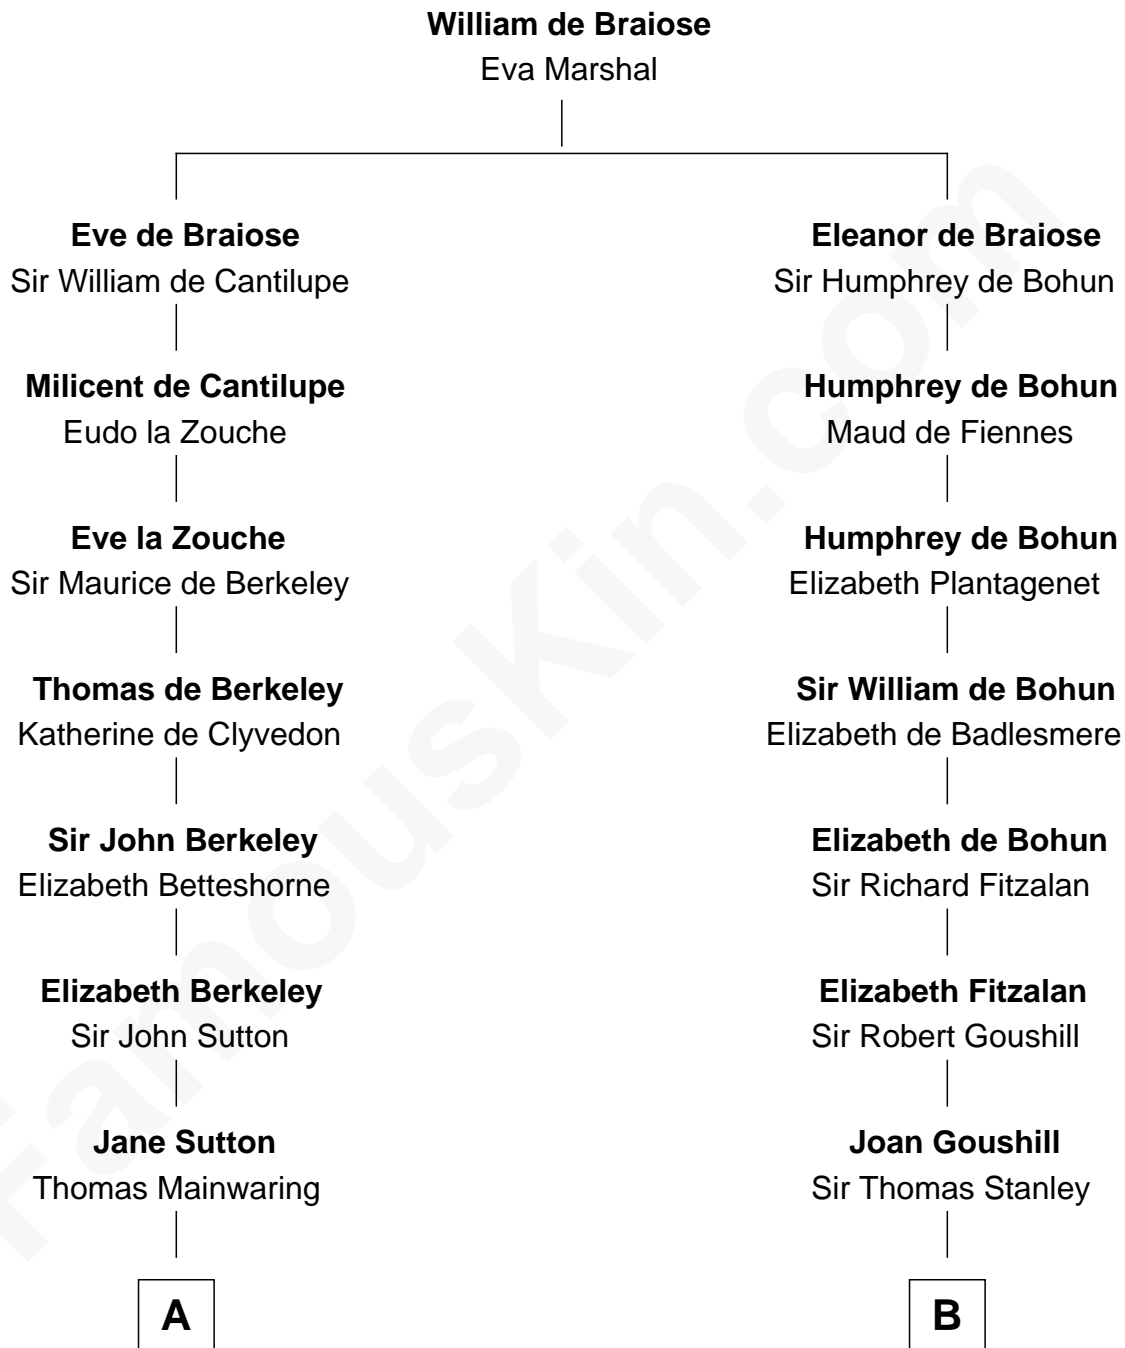

**FamousKin.com**  
**Relationship Chart of**  
**Melvyn Douglas**  
*Movie Actor*

18th cousin 1 time removed of

**General Robert E. Lee**  
*Confederate Army - U.S. Civil War*

**C**

**Emma Jane Douglas**  
Col. George Taliaferro Shackelford

**Lena Priscilla Shackelford**  
Edouard Gregory Hesselberg

**Melvyn Douglas**  
*Movie Actor*

**D**

**Maj. Gen. Henry Lee**  
Anne Hill Carter

**General Robert E. Lee**  
*Confederate Army - U.S. Civil War*