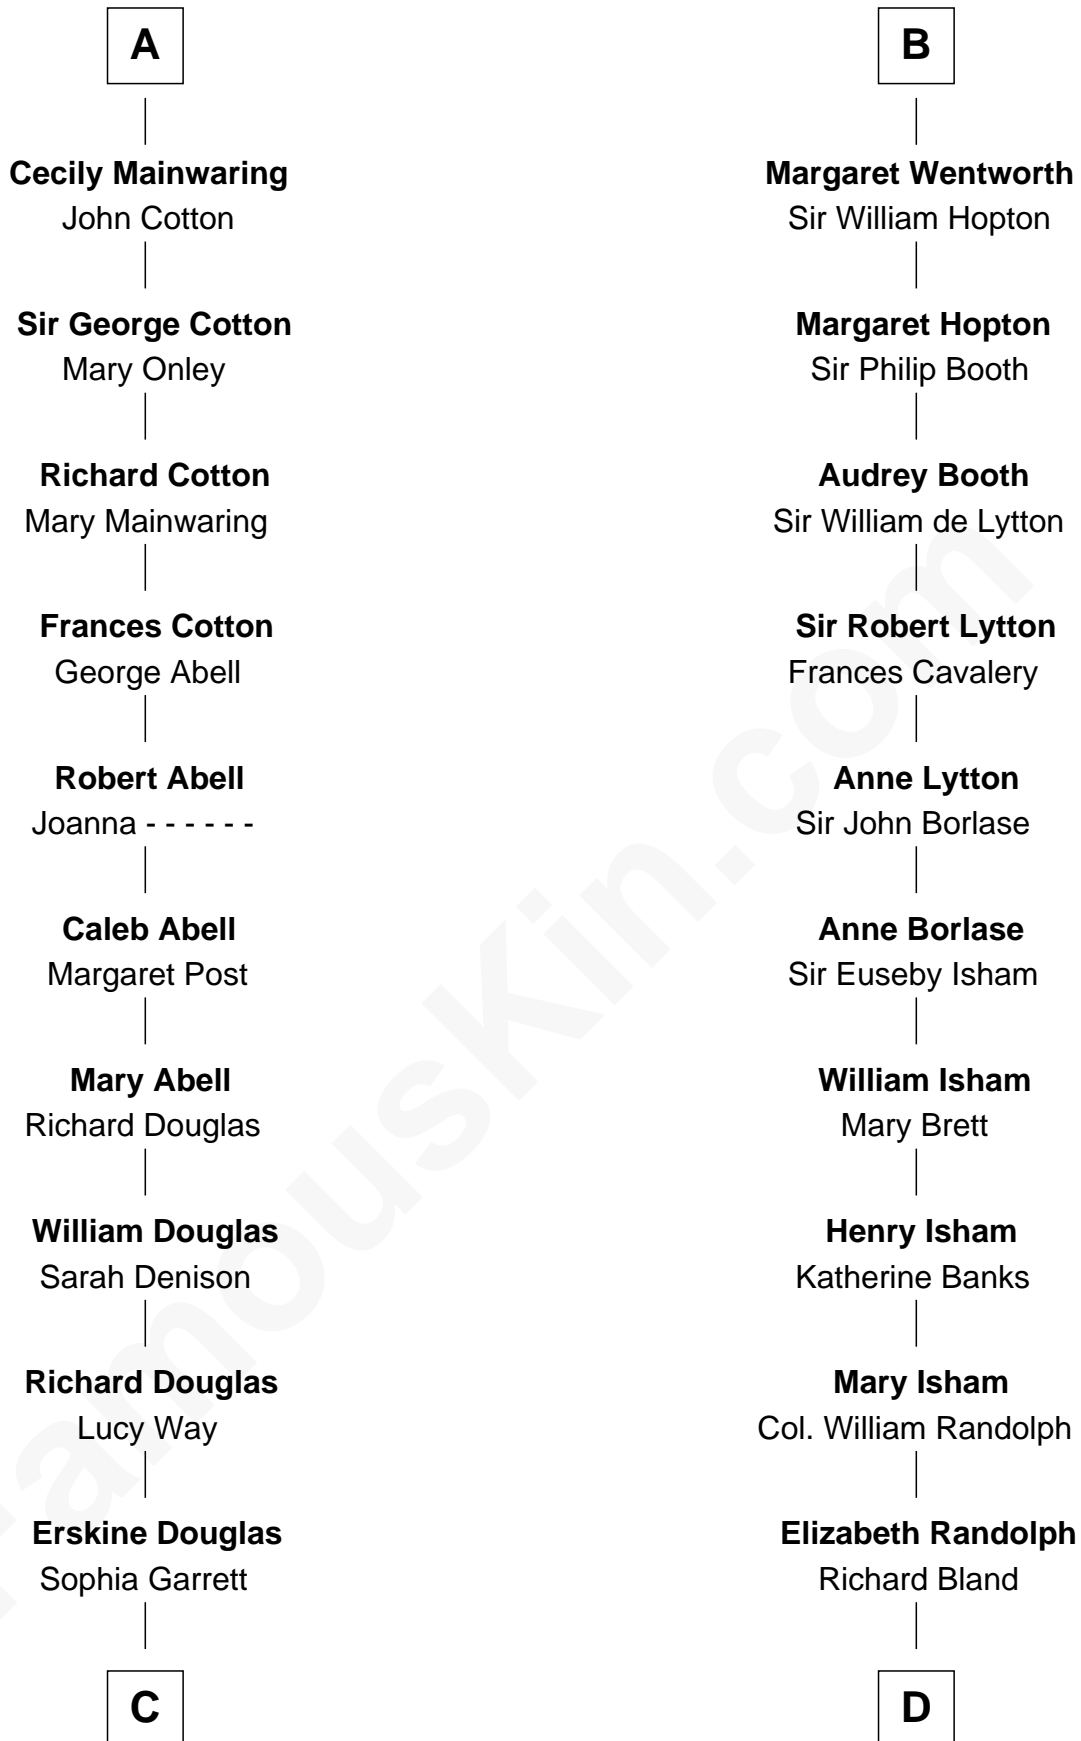

FamousKin.com
Relationship Chart of
Melvyn Douglas
Movie Actor

19th cousin 1 time removed of

General Robert E. Lee
Confederate Army - U.S. Civil War

C

Emma Jane Douglas
Col. George Taliaferro Shackelford

Lena Priscilla Shackelford
Edouard Gregory Hesselberg

Melvyn Douglas
Movie Actor

D

Mary Bland
Henry Lee

Col. Henry Lee
Lucy Grymes

Maj. Gen. Henry Lee
Anne Hill Carter

General Robert E. Lee
Confederate Army - U.S. Civil War