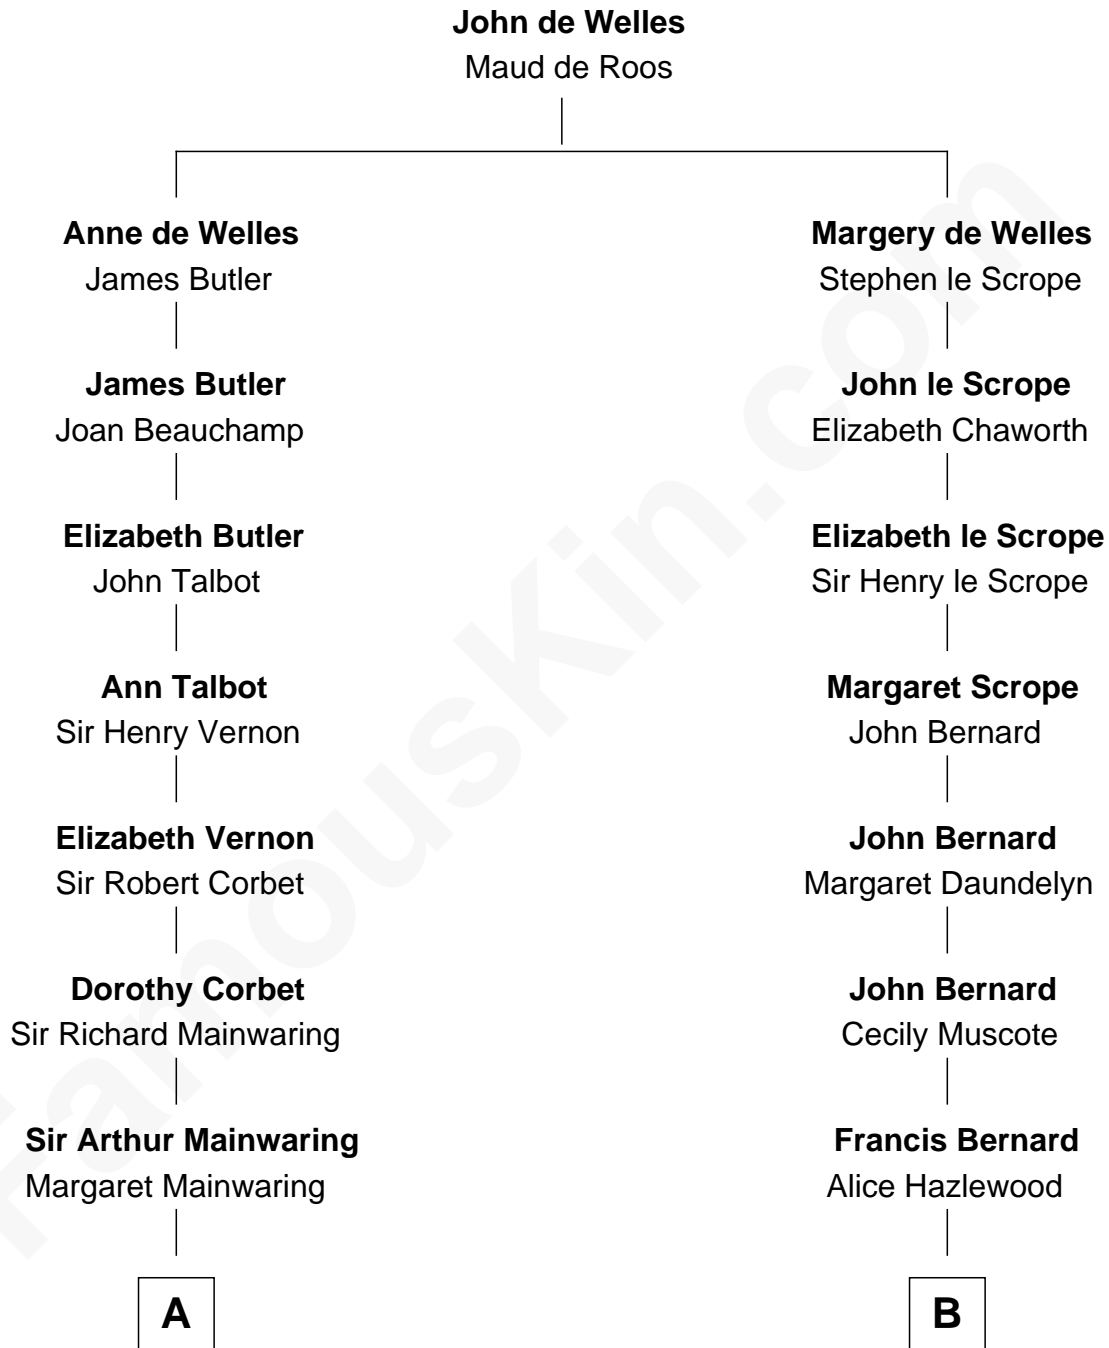

FamousKin.com
Relationship Chart of
Melvyn Douglas
Movie Actor

14th cousin 3 times removed of
General Robert E. Lee
Confederate Army - U.S. Civil War

A

Mary Mainwaring

Richard Cotton

Frances Cotton

George Abell

Robert Abell

Joanna - - - - -

Caleb Abell

Margaret Post

Mary Abell

Richard Douglas

William Douglas

Sarah Denison

Richard Douglas

Lucy Way

Erskine Douglas

Sophia Garrett

Emma Jane Douglas

Col. George Taliaferro Shackelford

Lena Priscilla Shackelford

Edouard Gregory Hesselberg