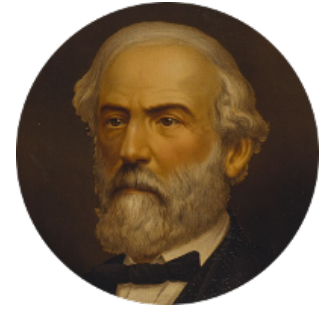

FamousKin.com
Relationship Chart of
Melvyn Douglas
Movie Actor

18th cousin 2 times removed of
General Robert E. Lee
Confederate Army - U.S. Civil War

C

Lena Priscilla Shackelford
Edouard Gregory Hesselberg

Melvyn Douglas
Movie Actor

D

Mary Bland
Henry Lee

Col. Henry Lee
Lucy Grymes

Maj. Gen. Henry Lee
Anne Hill Carter

General Robert E. Lee
Confederate Army - U.S. Civil War

FamousKin.com