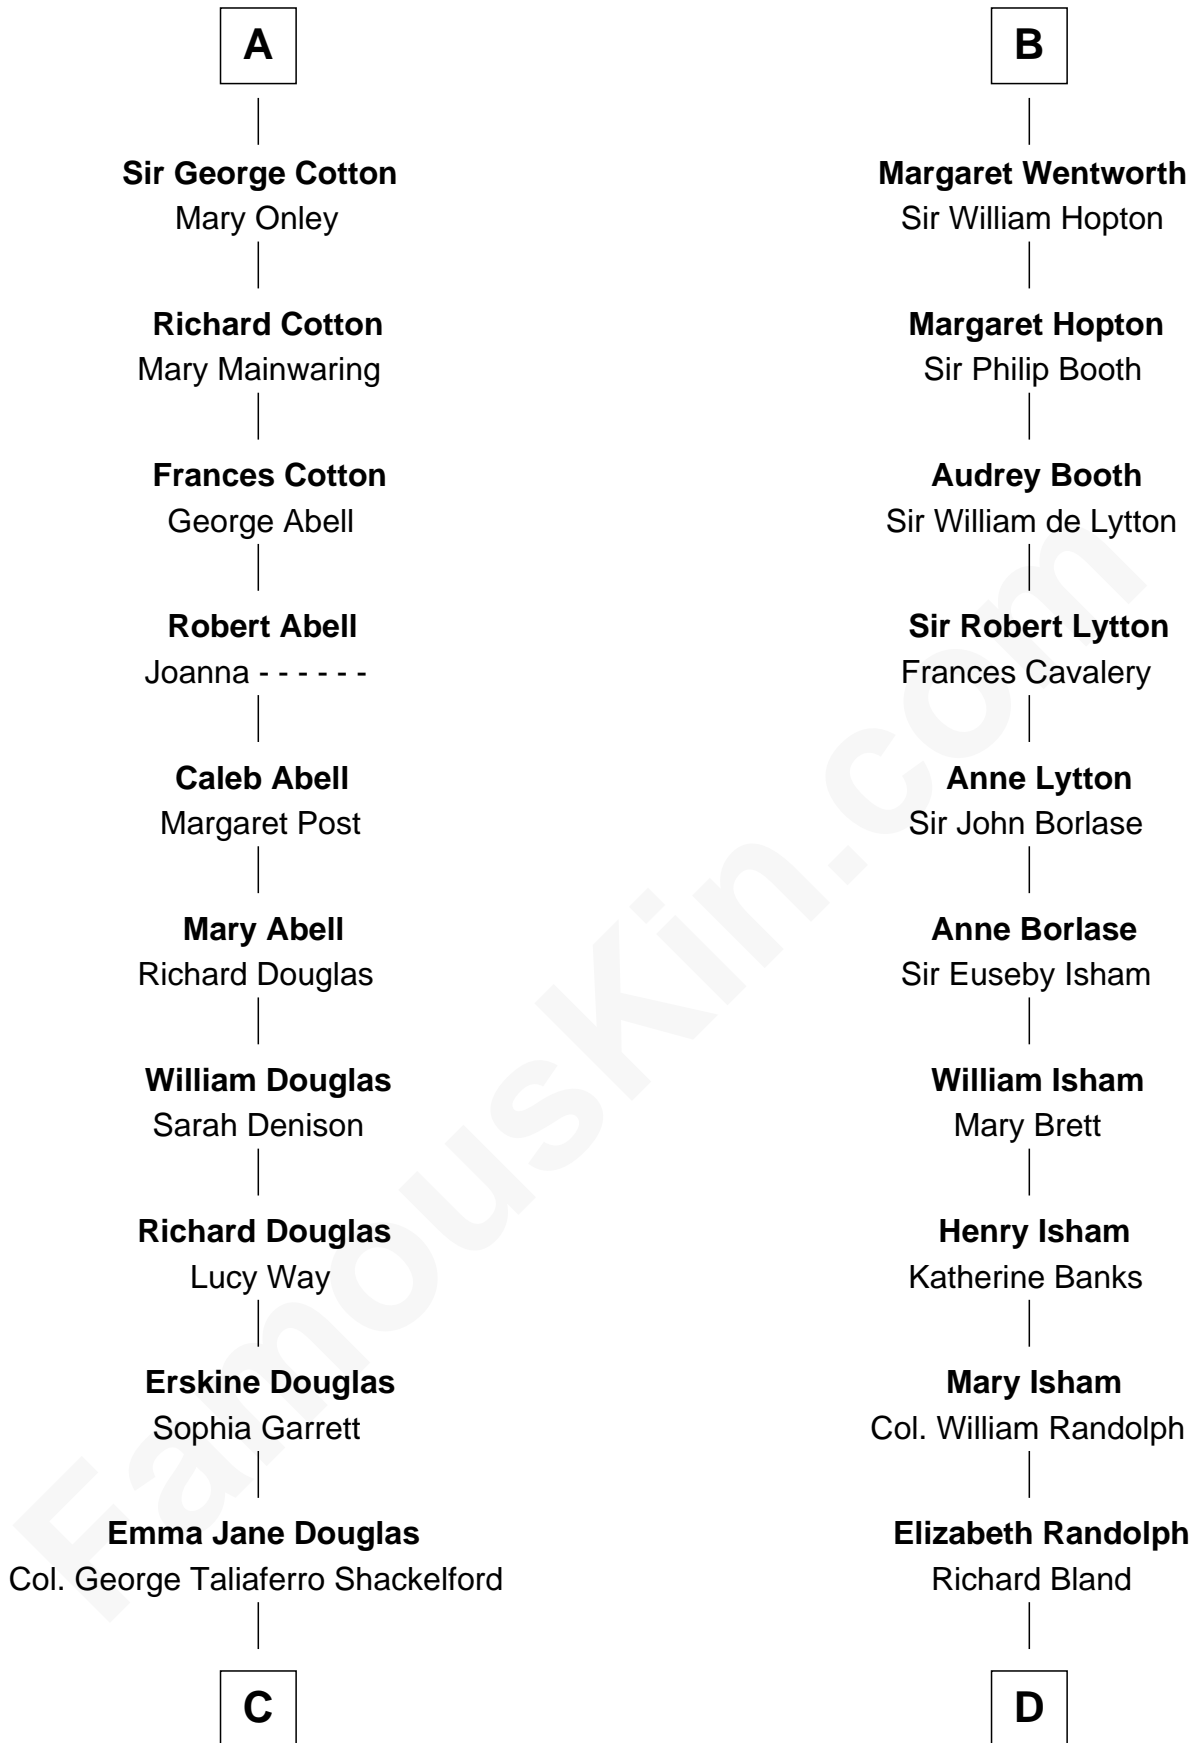

FamousKin.com
Relationship Chart of
Melvyn Douglas
Movie Actor

18th cousin 2 times removed of
General Robert E. Lee
Confederate Army - U.S. Civil War

C

Lena Priscilla Shackelford
Edouard Gregory Hesselberg