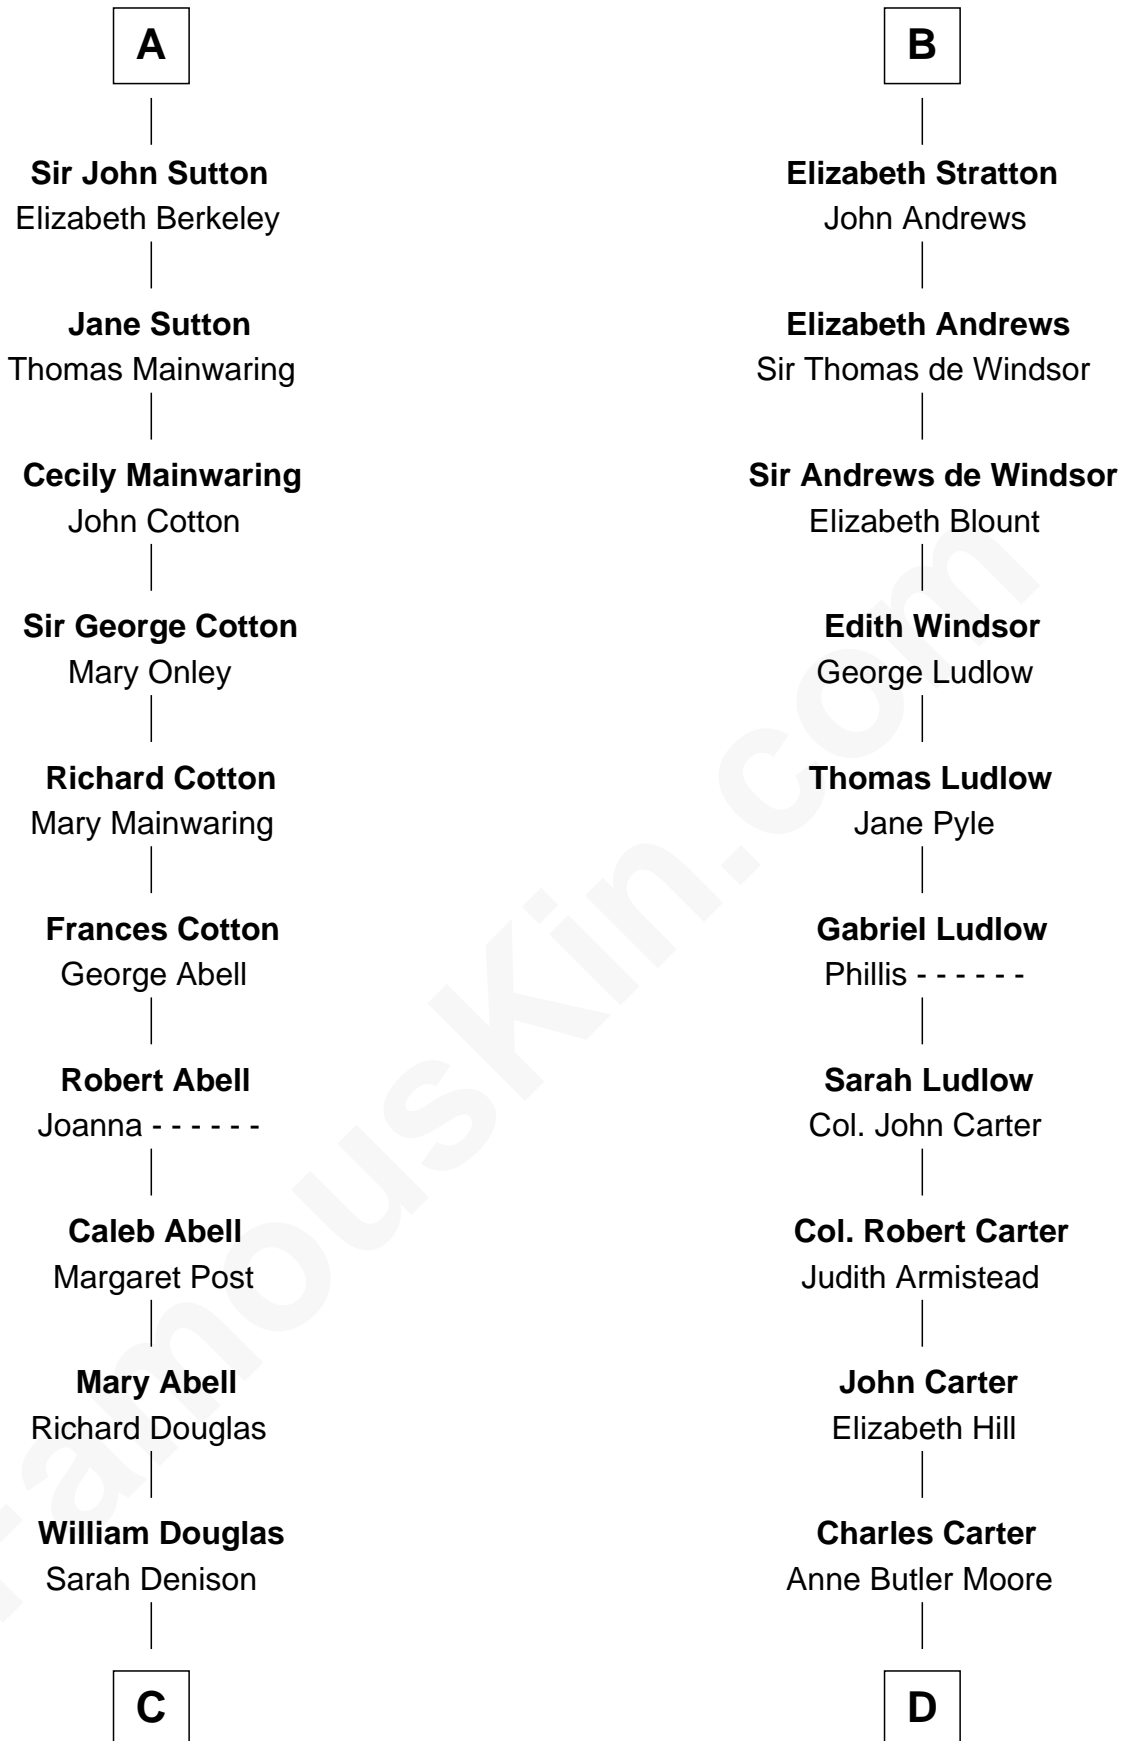

FamousKin.com
Relationship Chart of
Melvyn Douglas
Movie Actor

18th cousin 3 times removed of
General Robert E. Lee
Confederate Army - U.S. Civil War

Sir Philip Basset

C

Richard Douglas

Lucy Way

Erskine Douglas

Sophia Garrett

Emma Jane Douglas

Col. George Taliaferro Shackelford

Lena Priscilla Shackelford

Edouard Gregory Hesselberg

Melvyn Douglas

Movie Actor

D