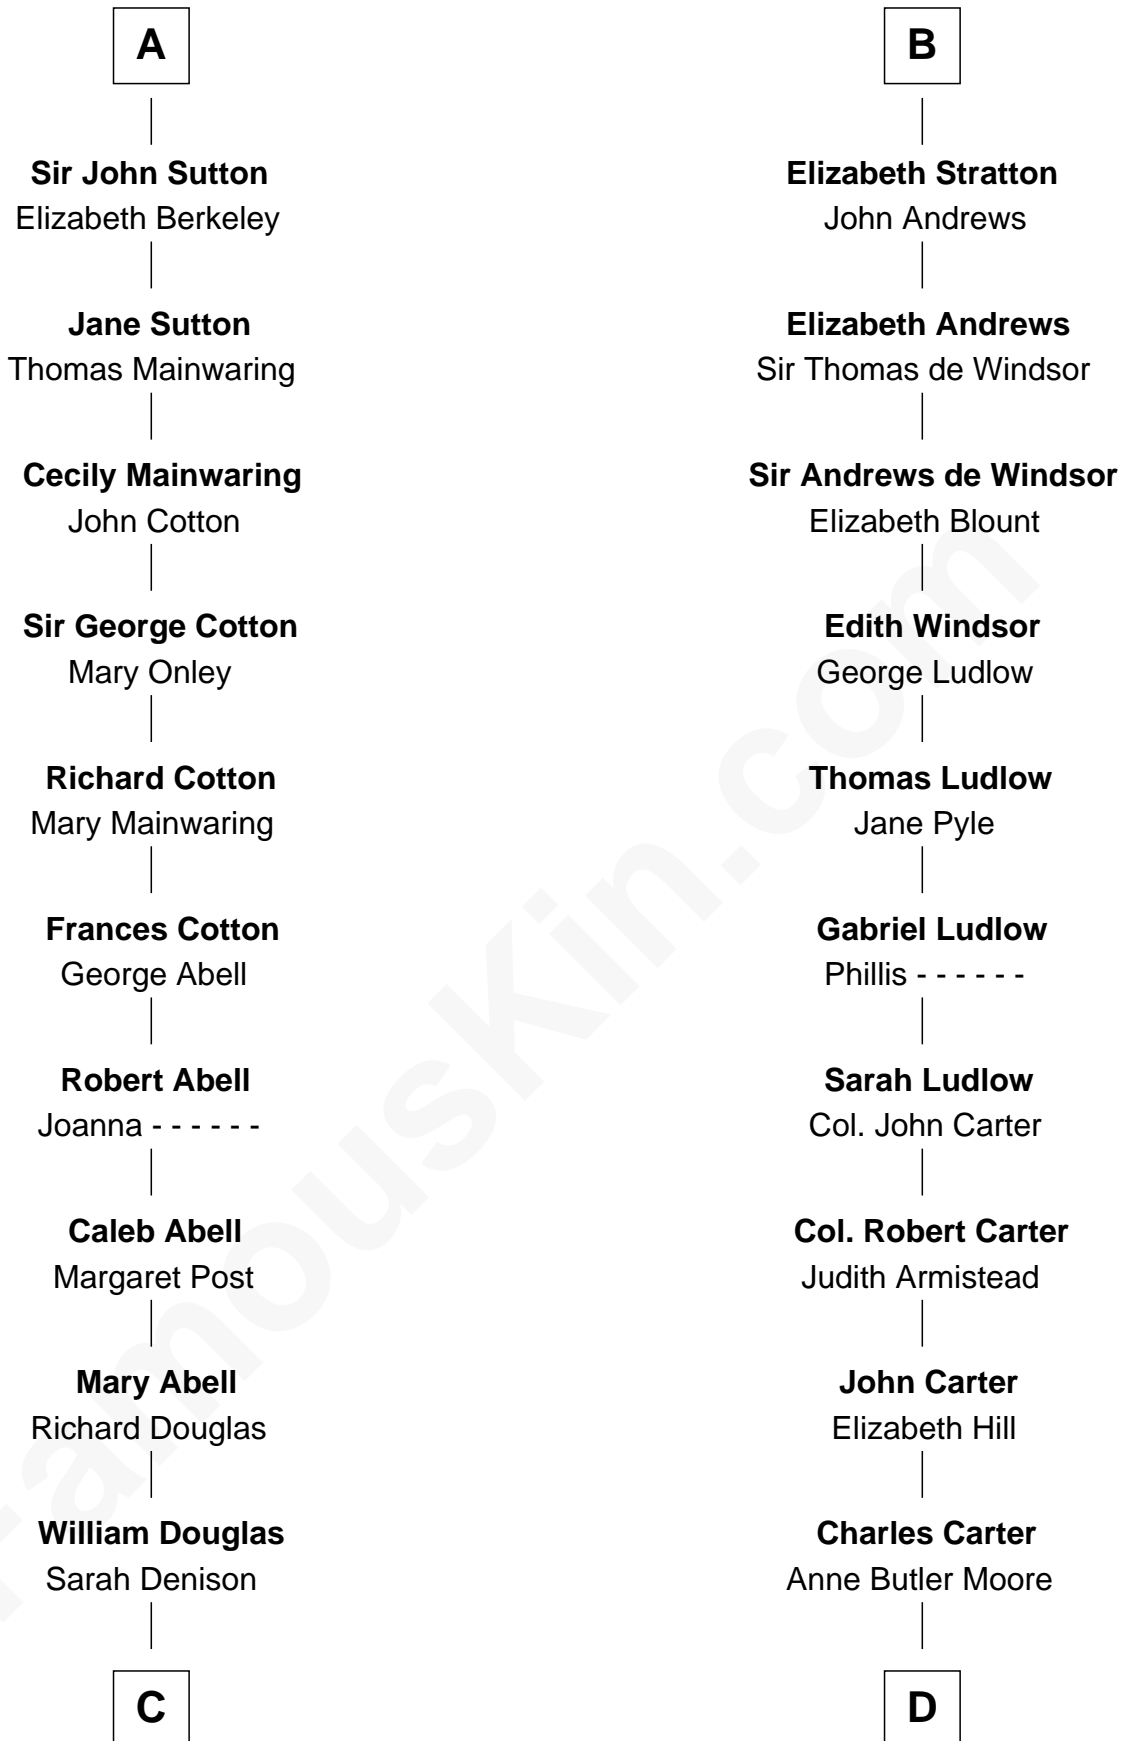

**FamousKin.com**  
**Relationship Chart of**  
**Melvyn Douglas**  
*Movie Actor*

18th cousin 3 times removed of  
**General Robert E. Lee**  
*Confederate Army - U.S. Civil War*

**Sir Hugh le Despencer**

-----

**C**

**Richard Douglas**

Lucy Way

**Erskine Douglas**

Sophia Garrett

**Emma Jane Douglas**

Col. George Taliaferro Shackelford

**Lena Priscilla Shackelford**

Edouard Gregory Hesselberg

**Melvyn Douglas**

*Movie Actor*

**D**

**Anne Hill Carter**

Maj. Gen. Henry Lee

**General Robert E. Lee**