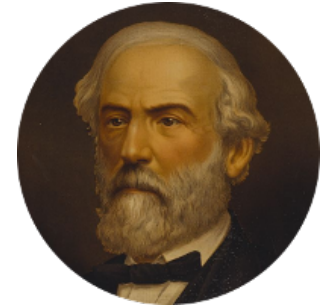

**FamousKin.com**  
**Relationship Chart of**  
**Melvyn Douglas**  
*Movie Actor*

18th cousin 3 times removed of  
**General Robert E. Lee**  
*Confederate Army - U.S. Civil War*

**Sir Hugh le Despencer**

-----

**C**

**Richard Douglas**

Lucy Way

**Erskine Douglas**

Sophia Garrett

**Emma Jane Douglas**

Col. George Taliaferro Shackelford

**Lena Priscilla Shackelford**

Edouard Gregory Hesselberg

**Melvyn Douglas**

*Movie Actor*

**D**

**Anne Hill Carter**

Maj. Gen. Henry Lee

**General Robert E. Lee**