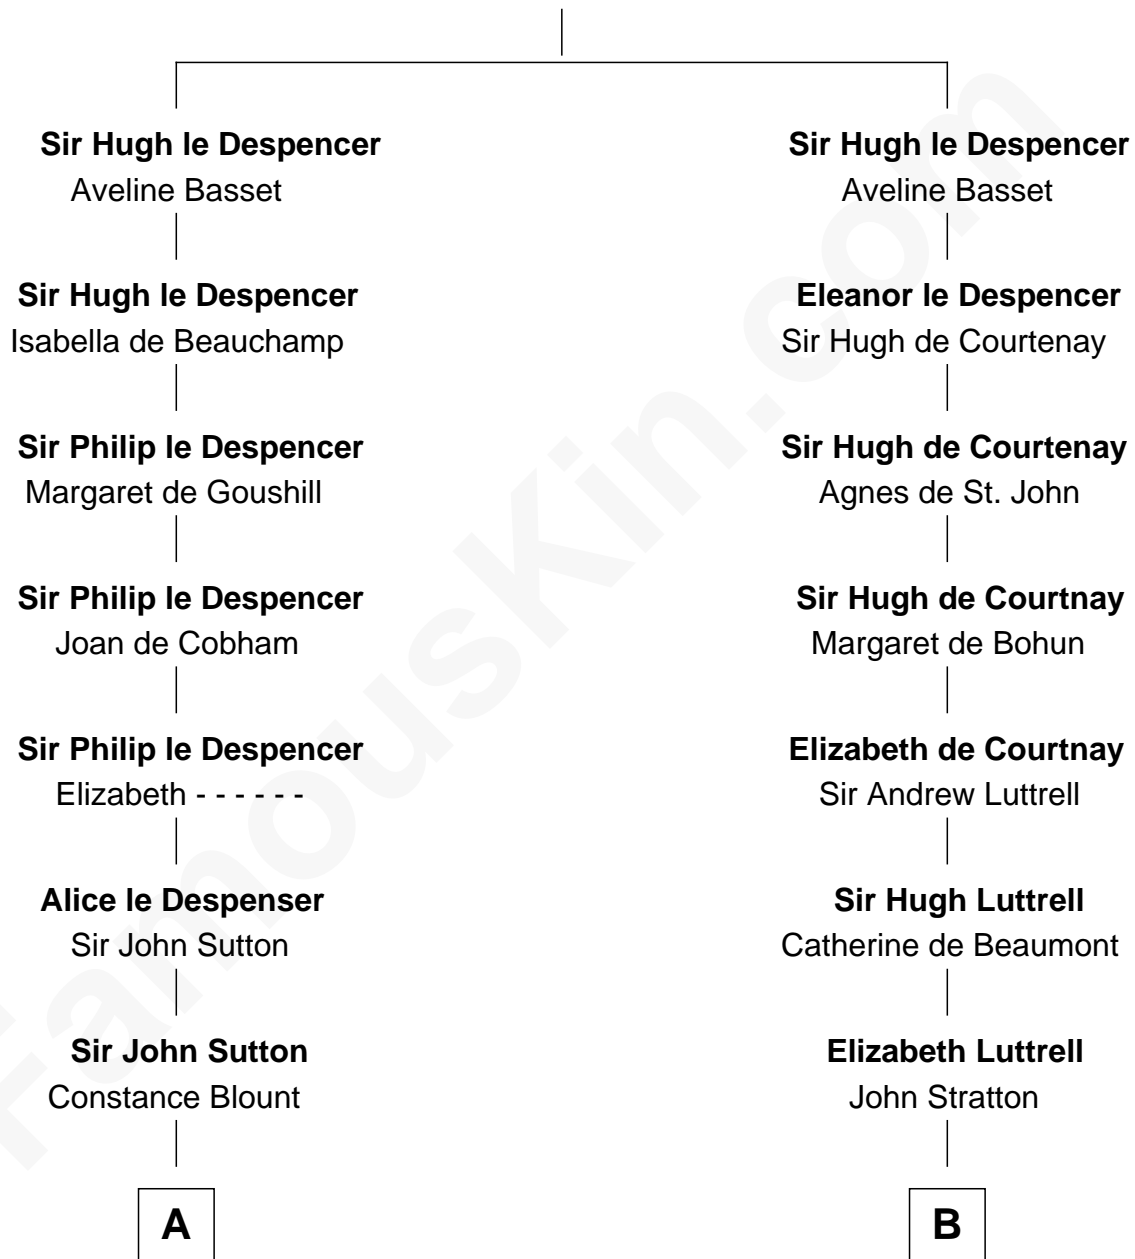

**FamousKin.com**  
**Relationship Chart of**  
**Melvyn Douglas**  
*Movie Actor*

18th cousin 3 times removed of  
**General Robert E. Lee**  
*Confederate Army - U.S. Civil War*

**Sir Hugh le Despencer**

-----

**C**

**Richard Douglas**

Lucy Way

**Erskine Douglas**

Sophia Garrett

**Emma Jane Douglas**

Col. George Taliaferro Shackelford

**Lena Priscilla Shackelford**

Edouard Gregory Hesselberg

**Melvyn Douglas**

*Movie Actor*

**D**

**Anne Hill Carter**

Maj. Gen. Henry Lee

**General Robert E. Lee**