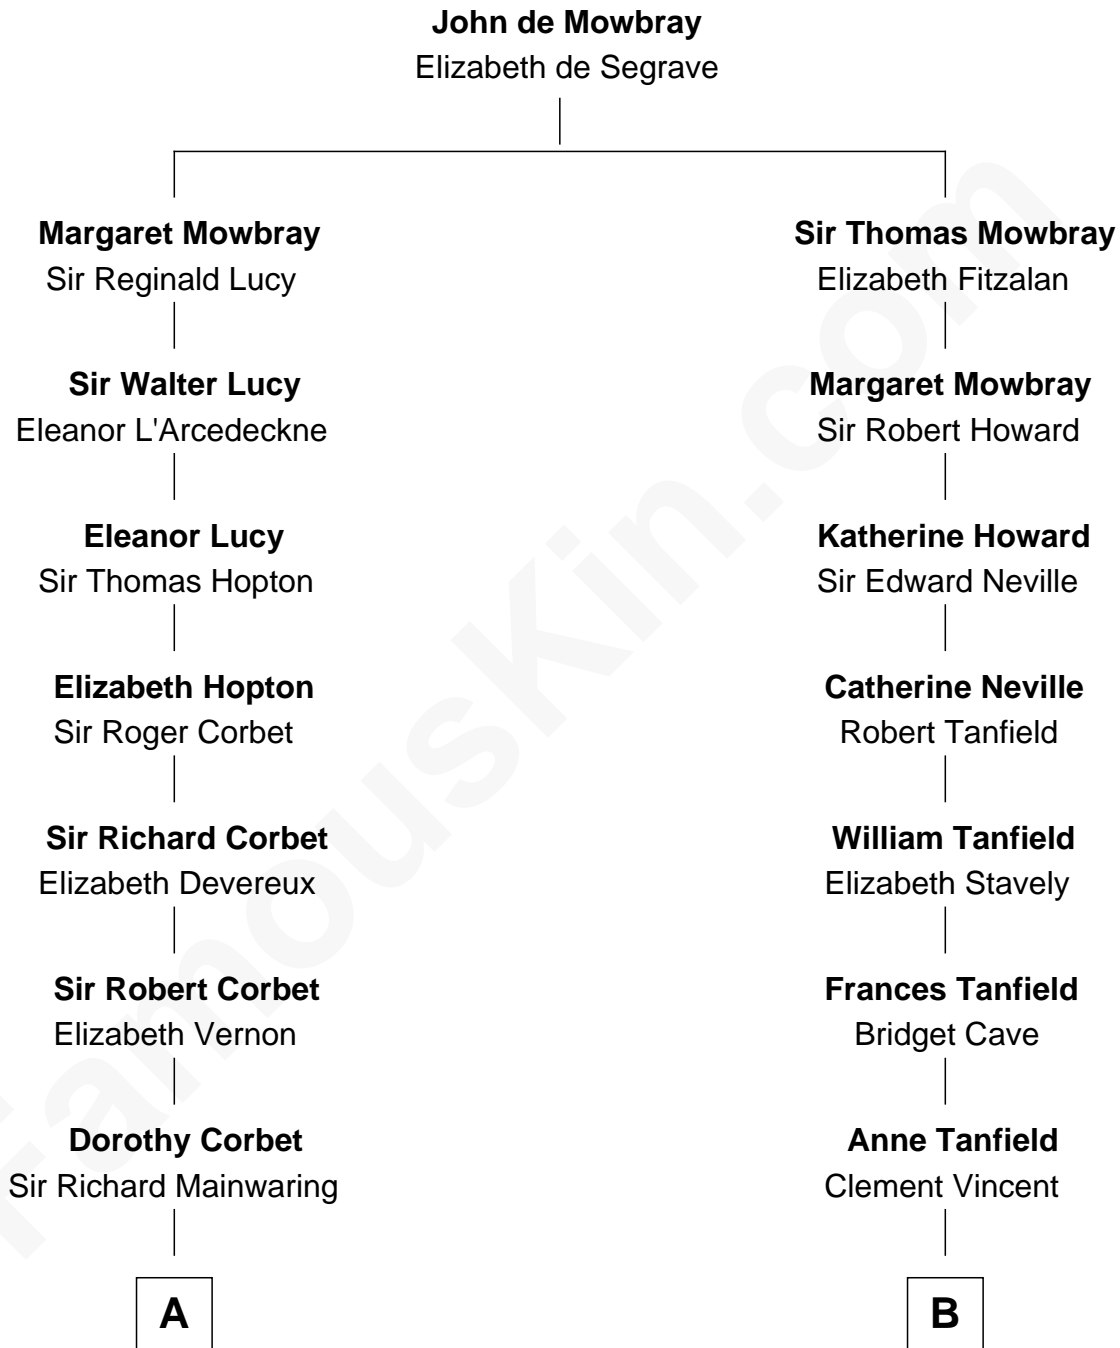

**FamousKin.com**  
**Relationship Chart of**  
**Melvyn Douglas**  
*Movie Actor*

15th cousin 3 times removed of  
**General Robert E. Lee**  
*Confederate Army - U.S. Civil War*

**C**

**Lena Priscilla Shackelford**  
Edouard Gregory Hesselberg

**Melvyn Douglas**  
*Movie Actor*

FamousKin.com