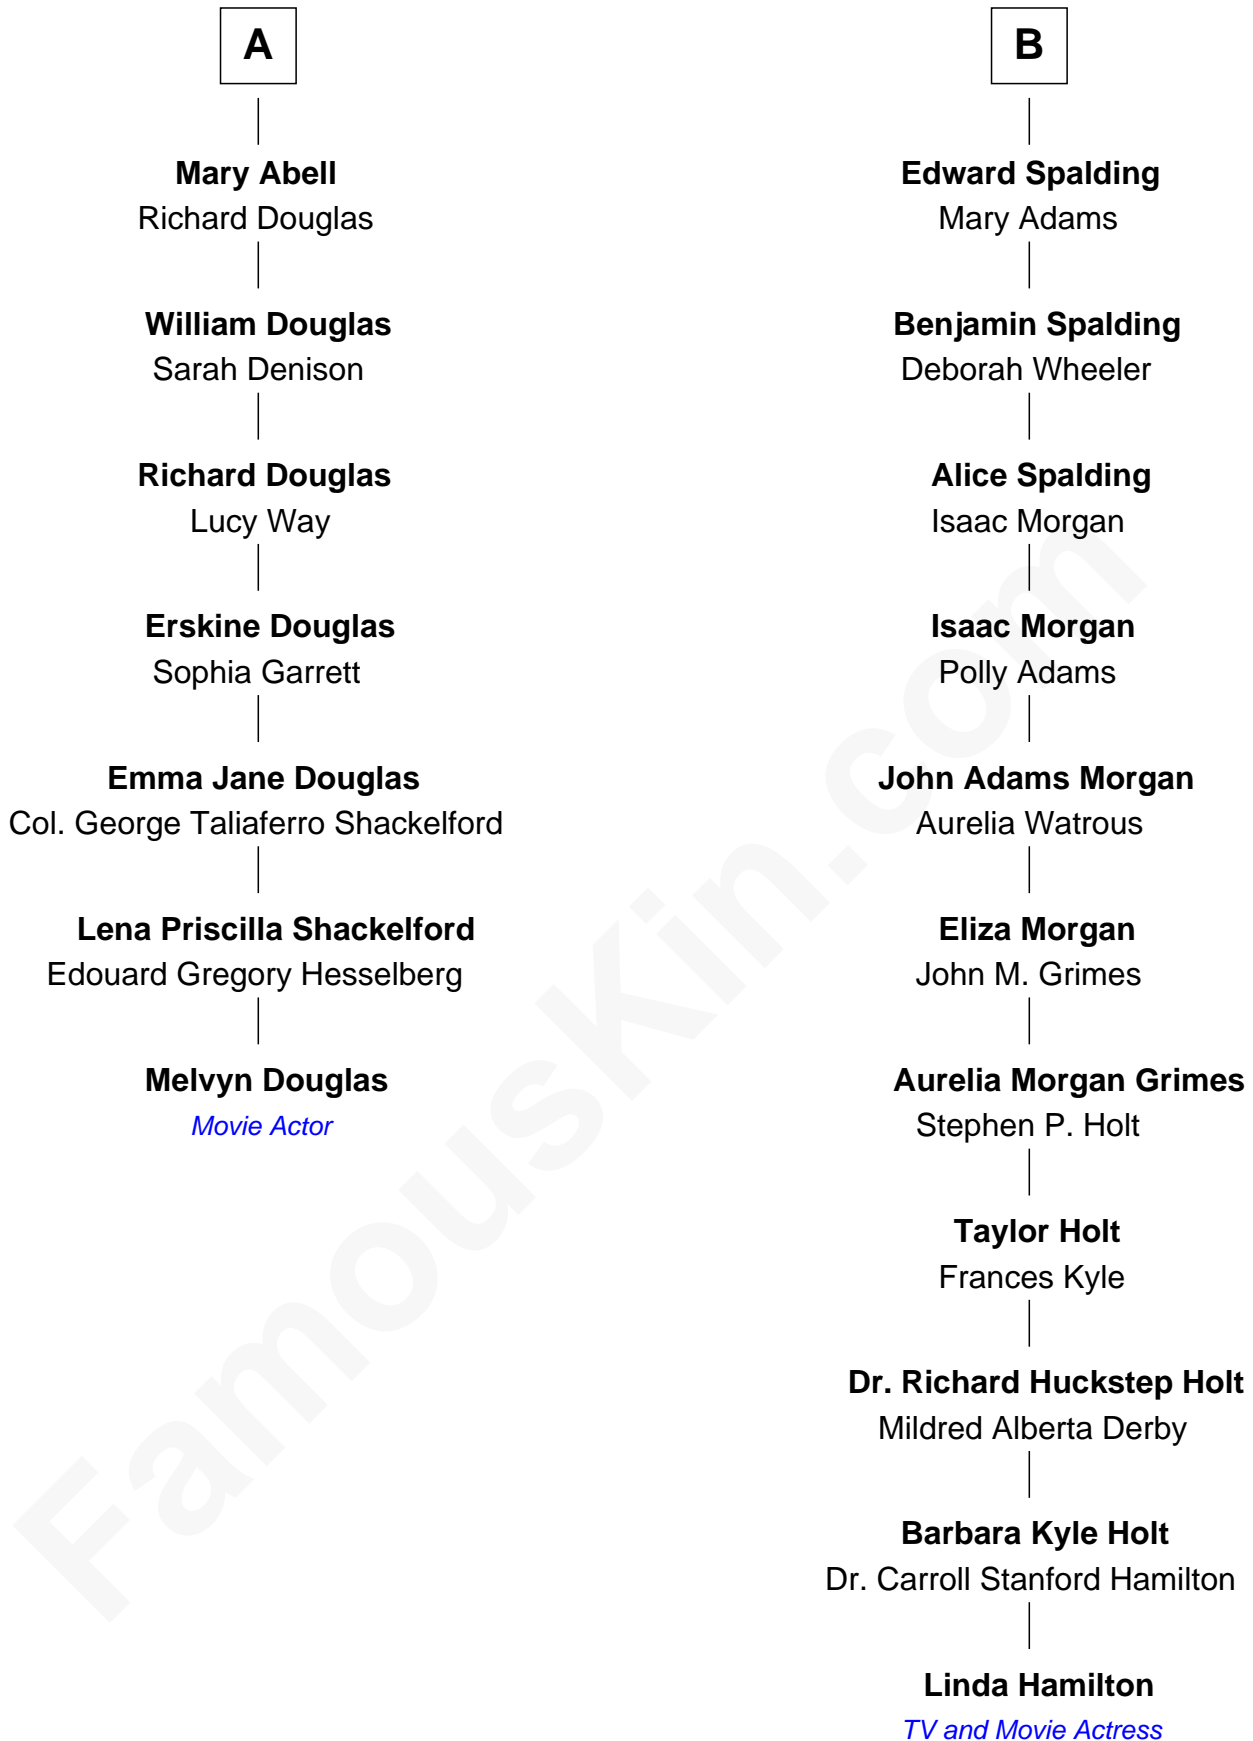

# FamousKin.com Relationship Chart of

**Melvyn Douglas**  
*Movie Actor*

13th cousin 4 times removed of

**Linda Hamilton**  
*TV and Movie Actress*

**William Mainwaring**  
Margaret Warren

Linda Hamilton photo by [Matthew Simoneau](#) (CC BY 2.0)