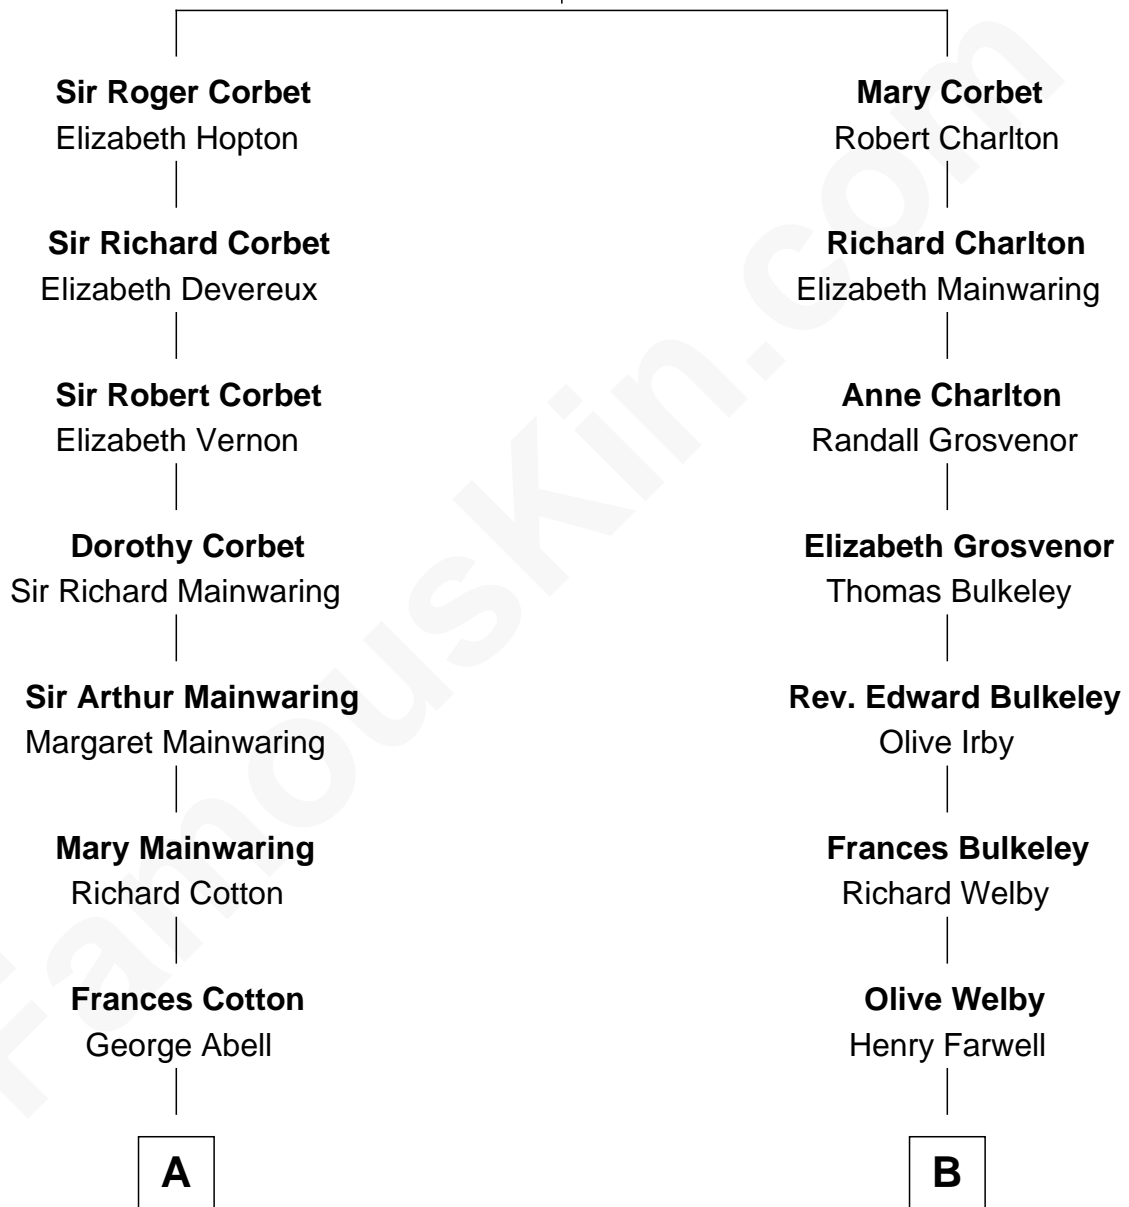

FamousKin.com
Relationship Chart of
Melvyn Douglas
Movie Actor

15th cousin 3 times removed of

Linda Hamilton
TV and Movie Actress

Sir Robert Corbet
 Margaret - - - - -

C

Barbara Kyle Holt
Dr. Carroll Stanford Hamilton