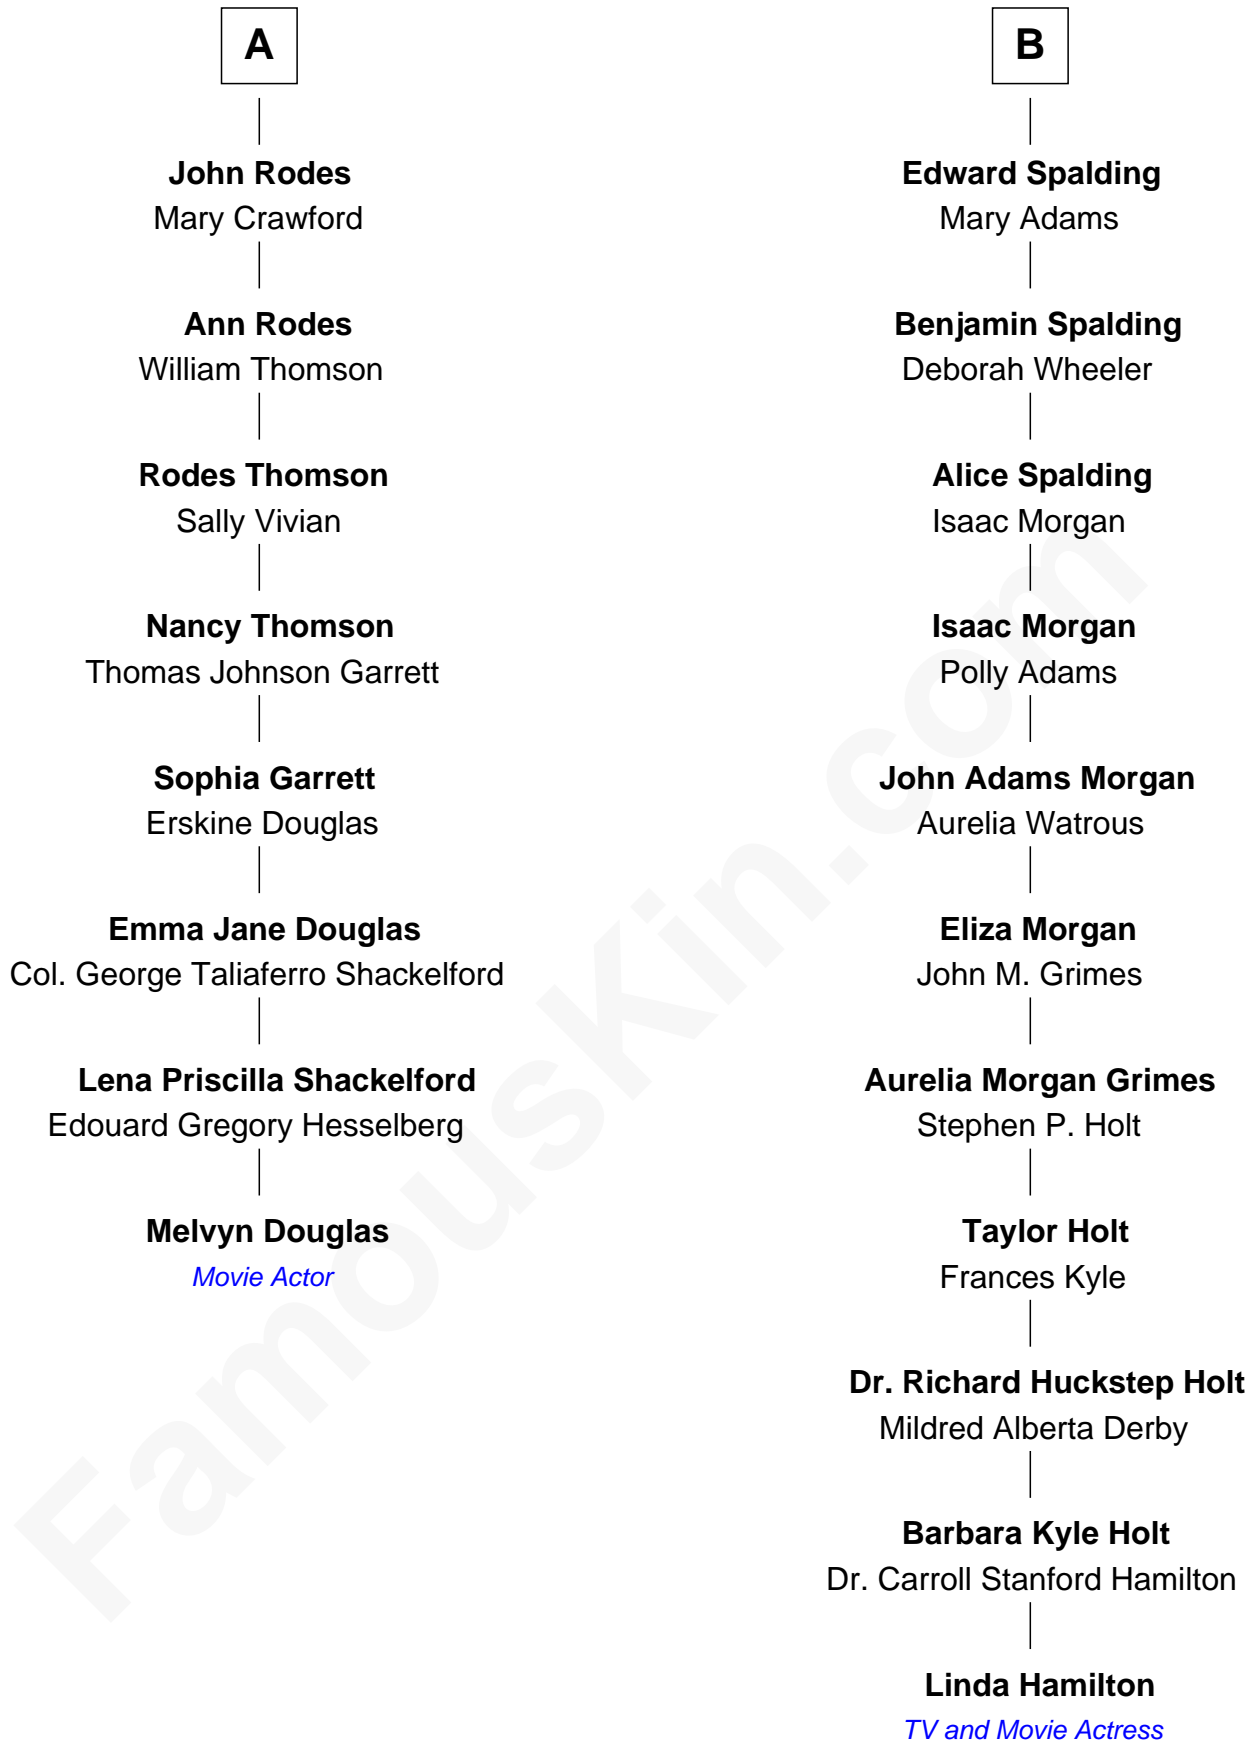

FamousKin.com
Relationship Chart of
Melvyn Douglas
Movie Actor

14th cousin 3 times removed of

Linda Hamilton
TV and Movie Actress

Sir Robert Constable
 Agnes Wentworth

Sir William Constable
 Joan Fullthorpe

Elizabeth Thimbleby
 Thomas Welby

Sir Francis Rodes
 Elizabeth Lascelles

Richard Welby
 Frances Bulkeley

John Rodes
 Elizabeth Jason

Olive Welby
 Henry Farwell

Charles Rodes
 Frances - - - - -

Olive Farwell
 Benjamin Spalding

A

B

Linda Hamilton photo by [Matthew Simoneau](#) (CC BY 2.0)