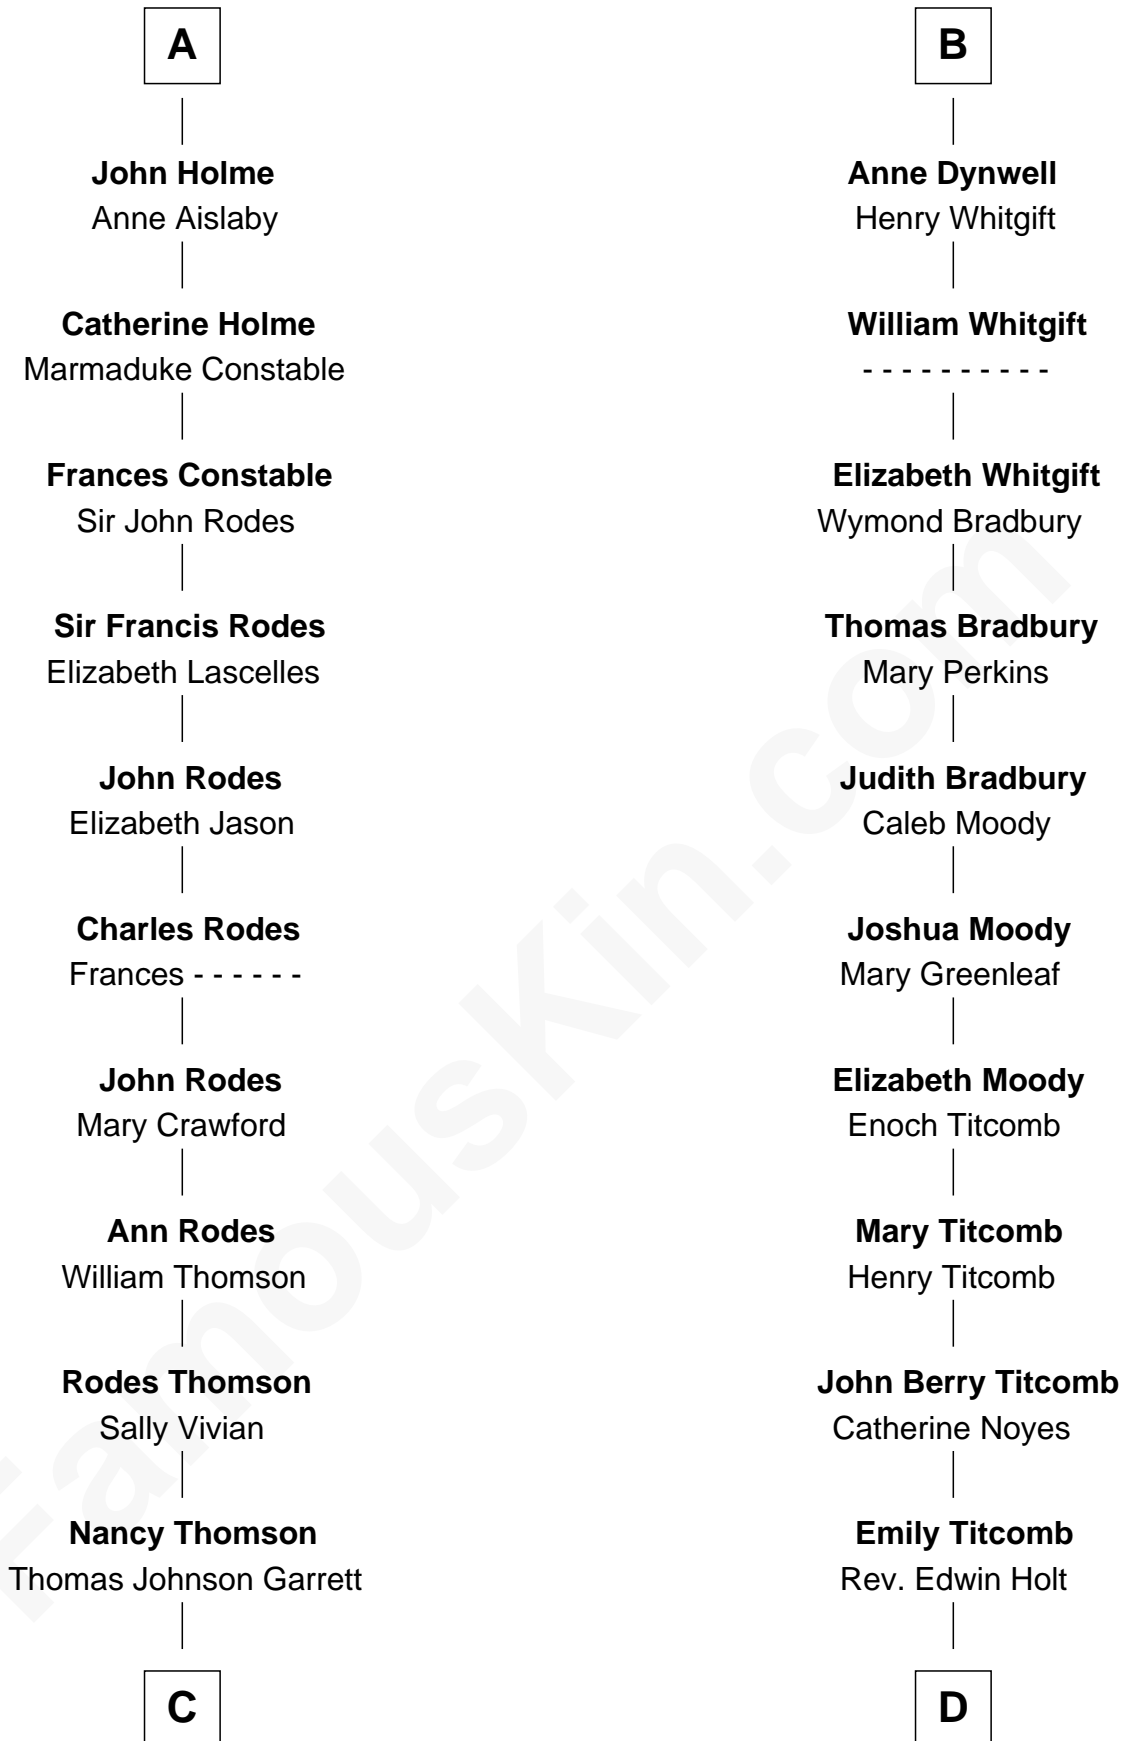

FamousKin.com Relationship Chart of

Melvyn Douglas
Movie Actor

20th cousin 1 time removed of

Linda Hamilton
TV and Movie Actress

C

Sophia Garrett
Erskine Douglas

Emma Jane Douglas
Col. George Taliaferro Shackelford

Lena Priscilla Shackelford
Edouard Gregory Hesselberg

Melvyn Douglas
Movie Actor

D

Stephen P. Holt
Aurelia Morgan Grimes

Taylor Holt
Frances Kyle

Dr. Richard Huckstep Holt
Mildred Alberta Derby

Barbara Kyle Holt
Dr. Carroll Stanford Hamilton