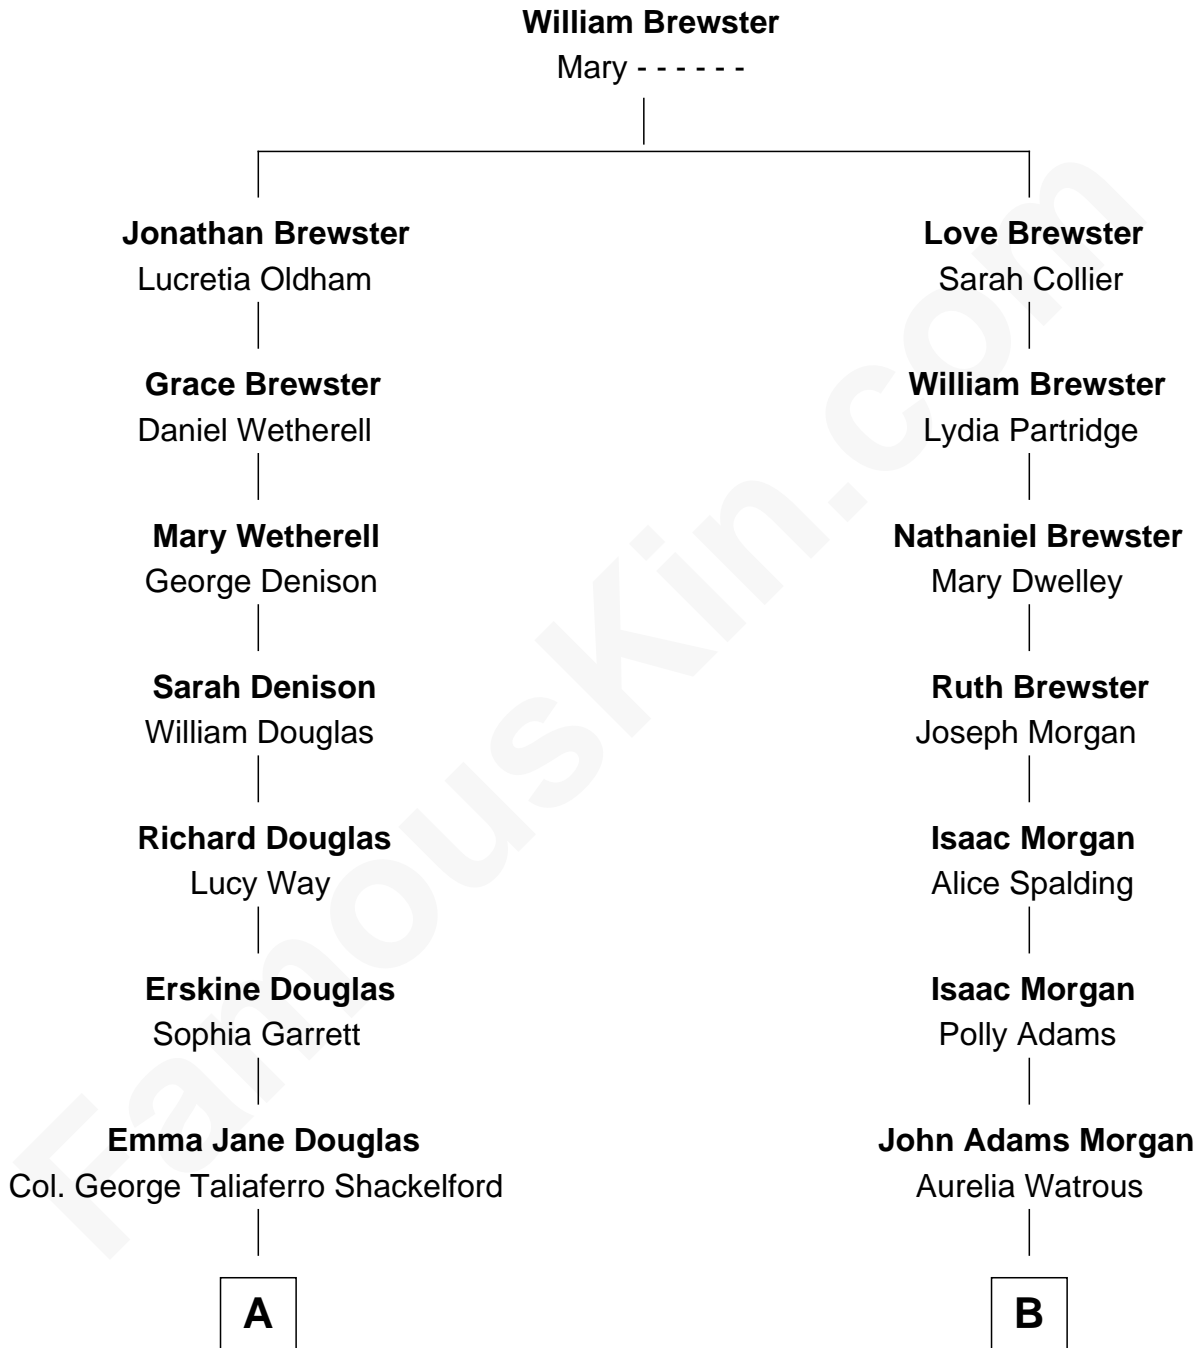

FamousKin.com Relationship Chart of

Melvyn Douglas
Movie Actor

8th cousin 4 times removed of

Linda Hamilton
TV and Movie Actress

A

Lena Priscilla Shackelford
Edouard Gregory Hesselberg

Melvyn Douglas
Movie Actor

B

Eliza Morgan
John M. Grimes

Aurelia Morgan Grimes
Stephen P. Holt

Taylor Holt
Frances Kyle

Dr. Richard Huckstep Holt
Mildred Alberta Derby

Barbara Kyle Holt
Dr. Carroll Stanford Hamilton

Linda Hamilton
TV and Movie Actress