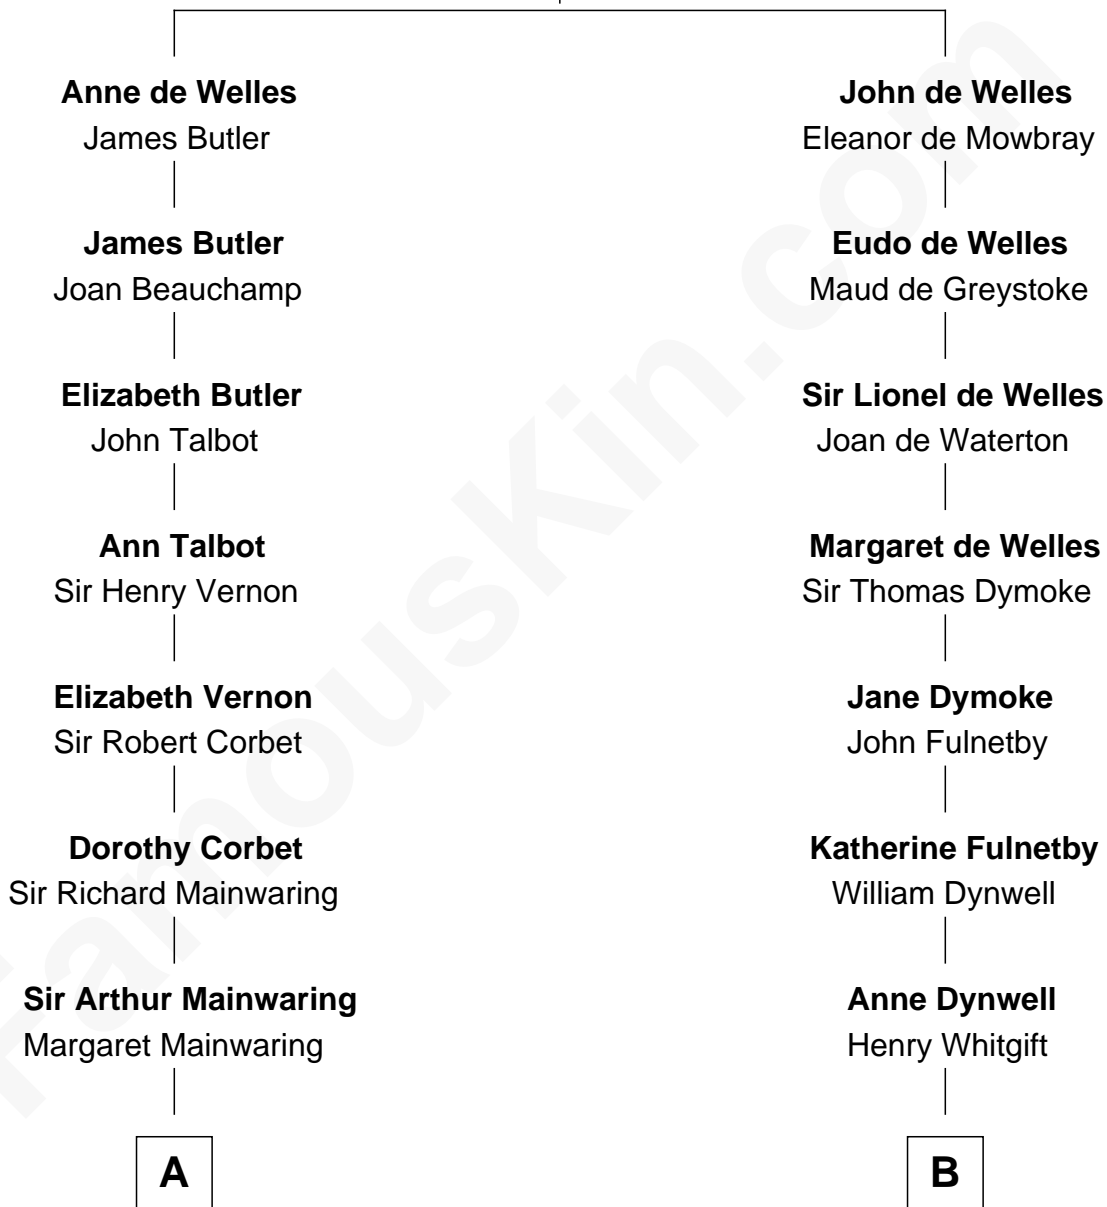

FamousKin.com Relationship Chart of

Melvyn Douglas
Movie Actor

17th cousin 3 times removed of

Linda Hamilton
TV and Movie Actress

John de Welles
Maud de Roos

C

Taylor Holt
Frances Kyle

Dr. Richard Huckstep Holt
Mildred Alberta Derby

Barbara Kyle Holt
Dr. Carroll Stanford Hamilton

Linda Hamilton
TV and Movie Actress