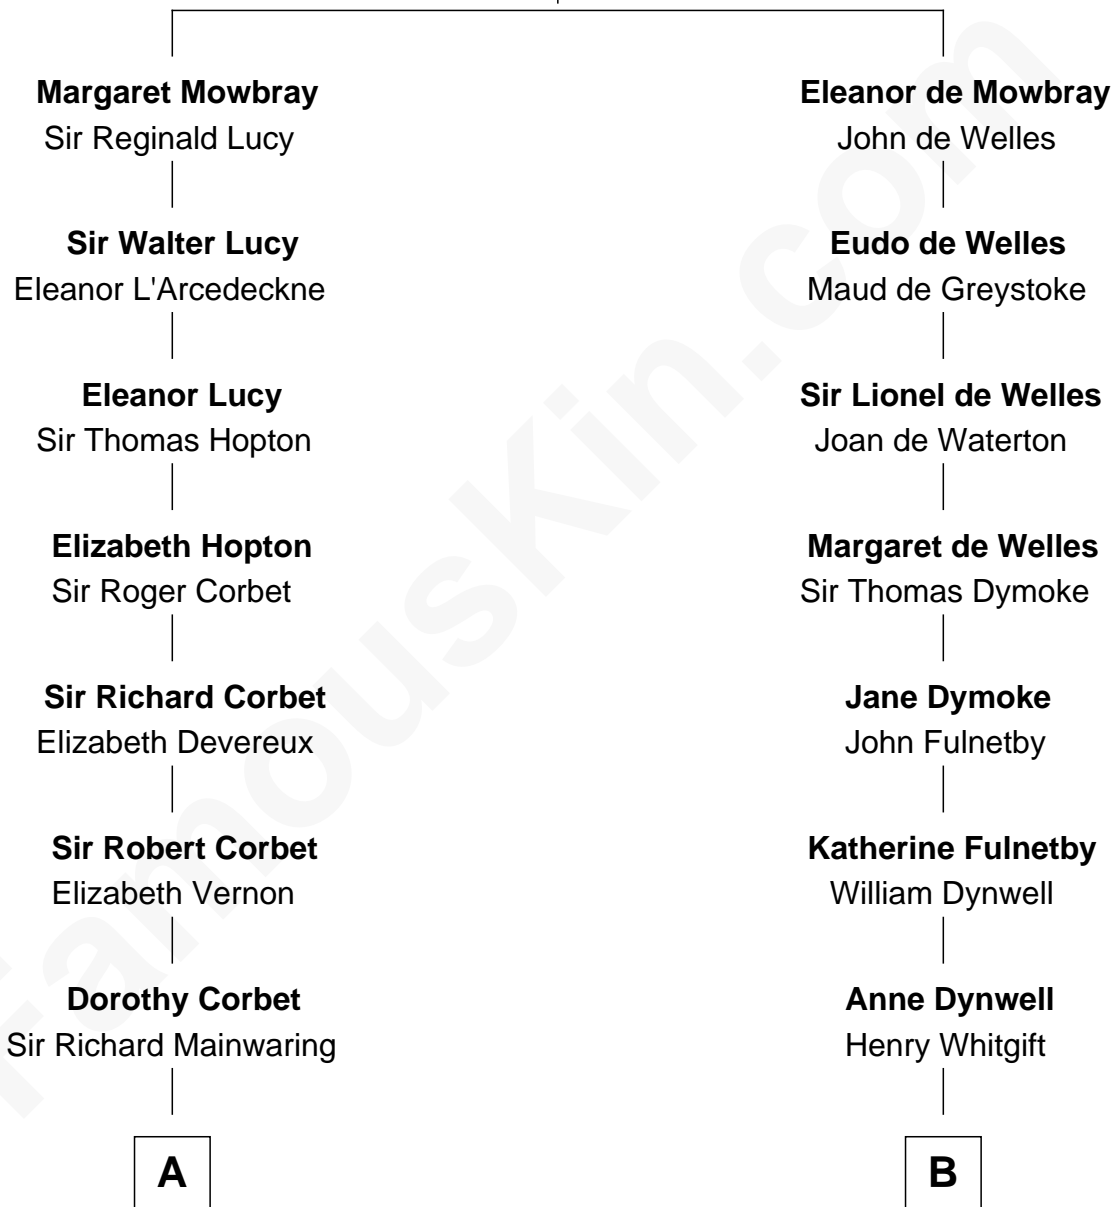

FamousKin.com Relationship Chart of

Melvyn Douglas
Movie Actor

18th cousin 2 times removed of

Linda Hamilton
TV and Movie Actress

John de Mowbray
Elizabeth de Segrave

C

Lena Priscilla Shackelford
Edouard Gregory Hesselberg

Melvyn Douglas
Movie Actor

D

Taylor Holt
Frances Kyle

Dr. Richard Huckstep Holt
Mildred Alberta Derby

Barbara Kyle Holt
Dr. Carroll Stanford Hamilton

Linda Hamilton
TV and Movie Actress