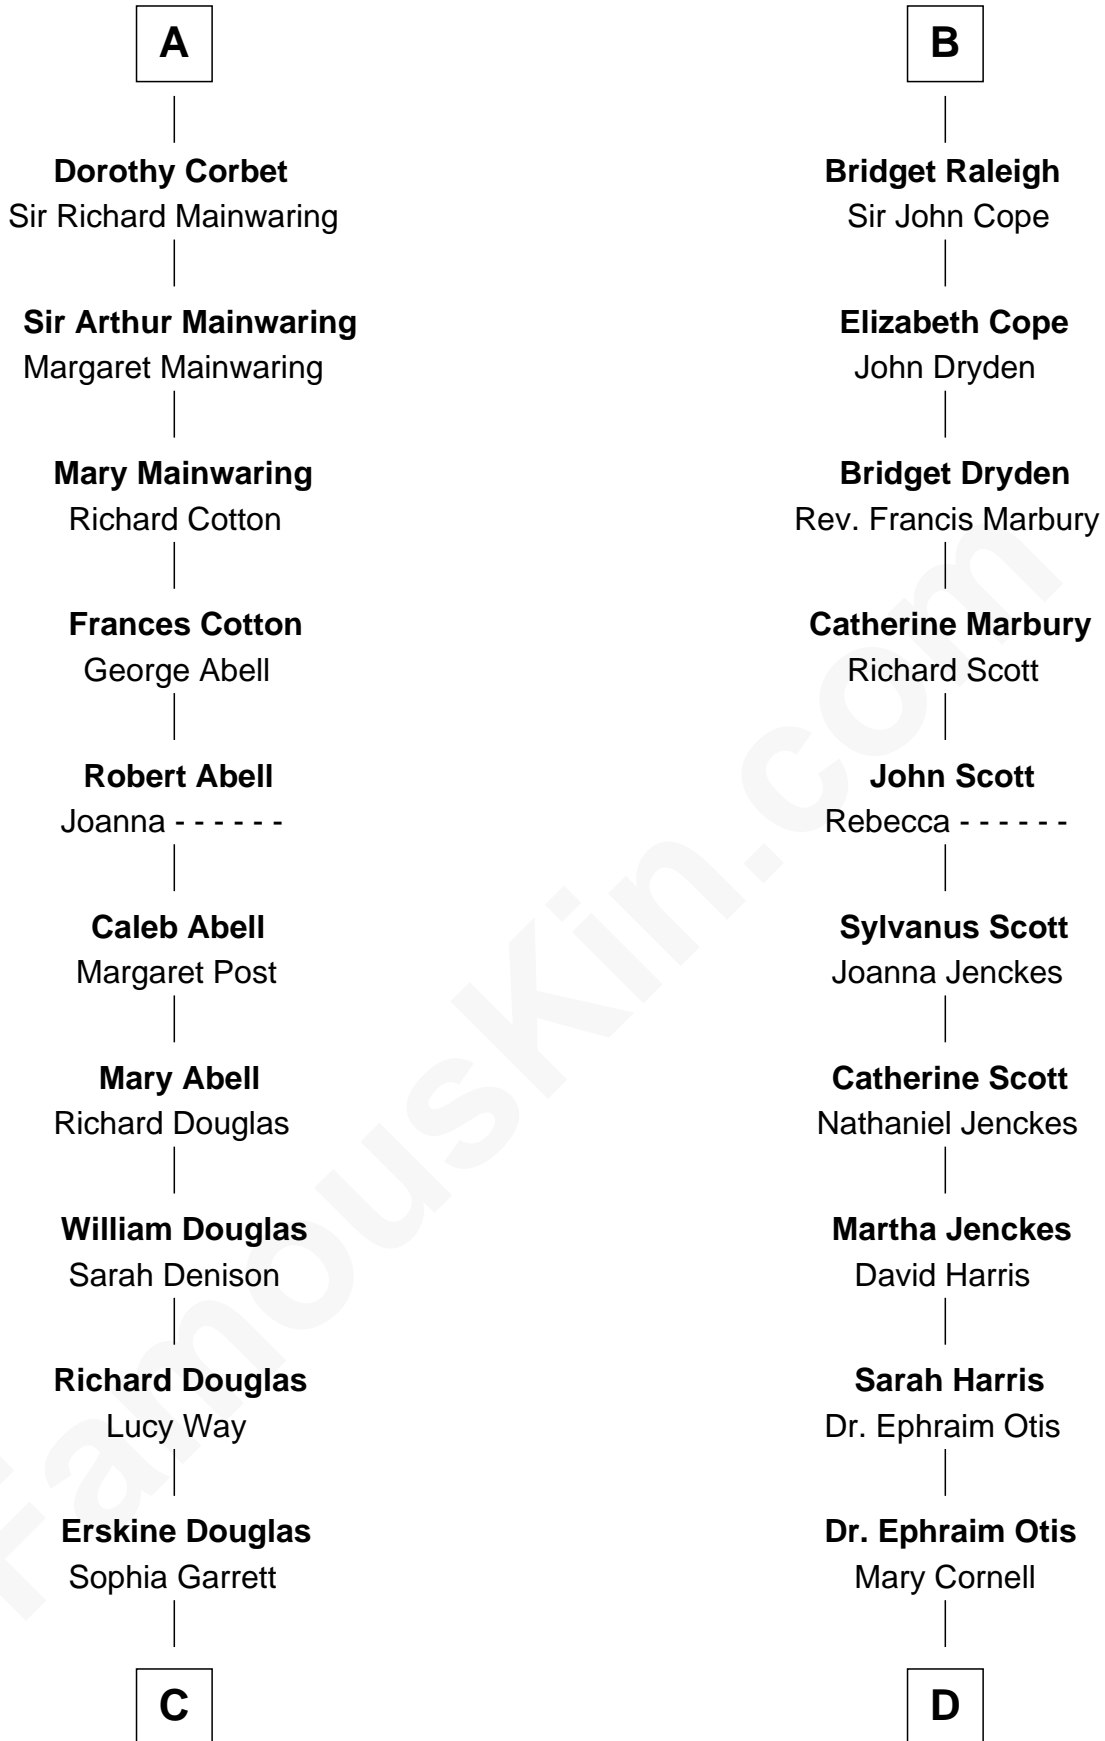

FamousKin.com Relationship Chart of

Melvyn Douglas

Movie Actor

19th cousin 1 time removed of

Amelia Earhart

Aviation Pioneer

Edmund Fitzalan

Alice de Warenne

C

Emma Jane Douglas
Col. George Taliaferro Shackelford

Lena Priscilla Shackelford
Edouard Gregory Hesselberg

Melvyn Douglas
Movie Actor

D

Isaac Otis
Caroline Abigail Curtis

Alfred Gideon Otis
Amelia Josephine Harres