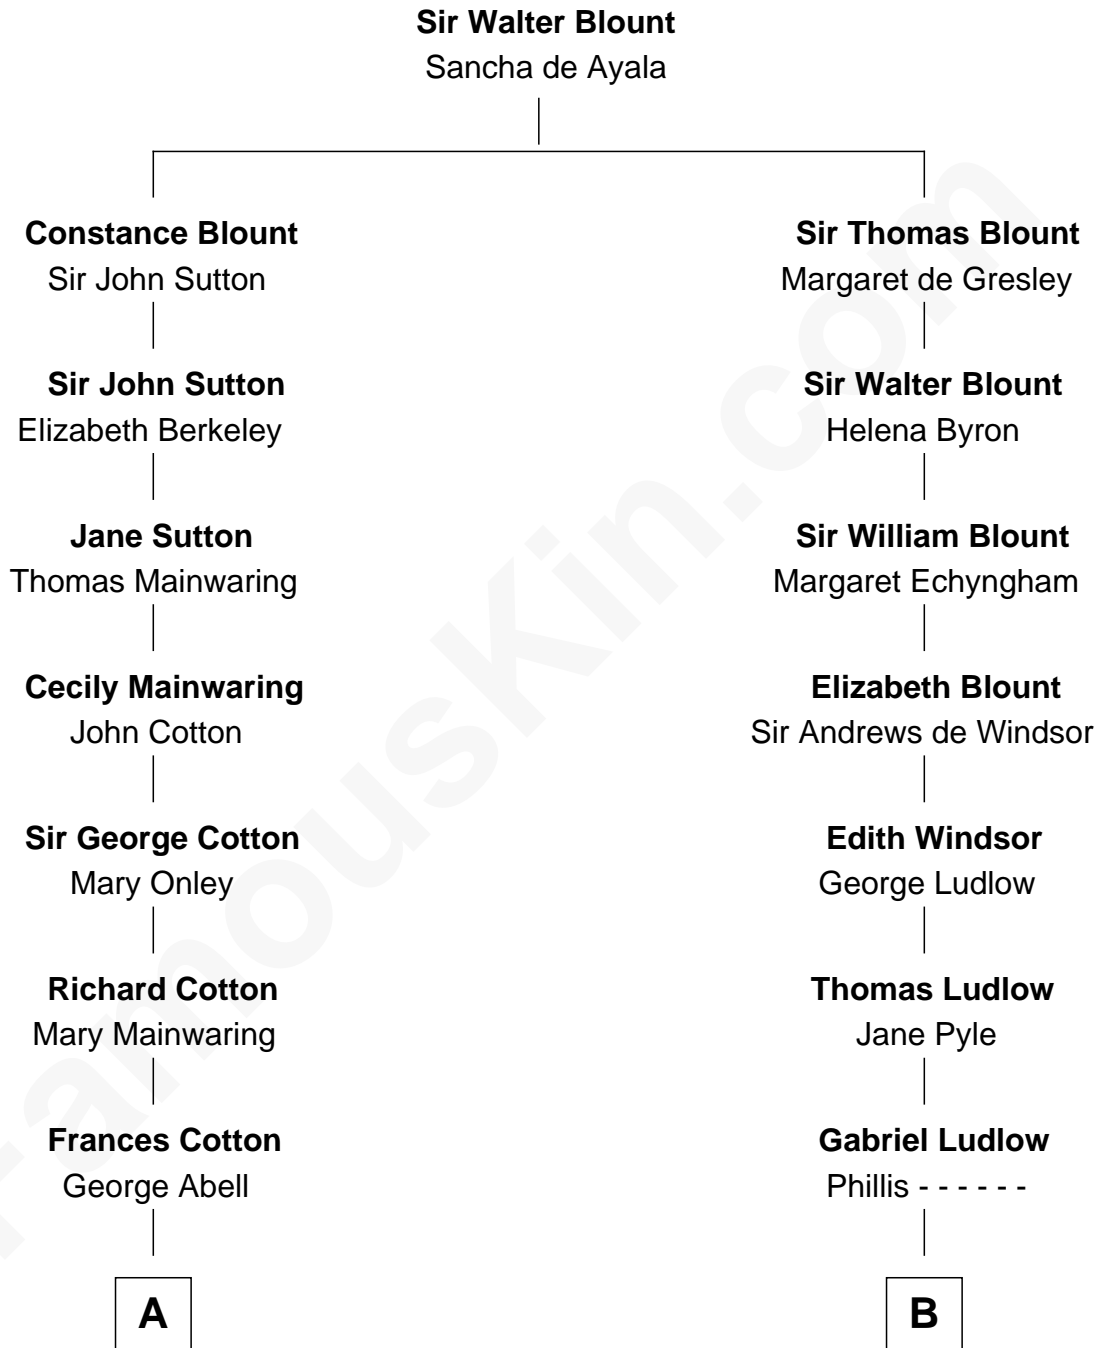

FamousKin.com
Relationship Chart of
Melvyn Douglas
Movie Actor

11th cousin 4 times removed of
William Henry Harrison
9th U.S. President

A

Robert Abell
Joanna - - - - -

Caleb Abell
Margaret Post

Mary Abell
Richard Douglas

William Douglas
Sarah Denison

Richard Douglas
Lucy Way

Erskine Douglas
Sophia Garrett

Emma Jane Douglas
Col. George Taliaferro Shackelford

Lena Priscilla Shackelford
Edouard Gregory Hesselberg

Melvyn Douglas
Movie Actor