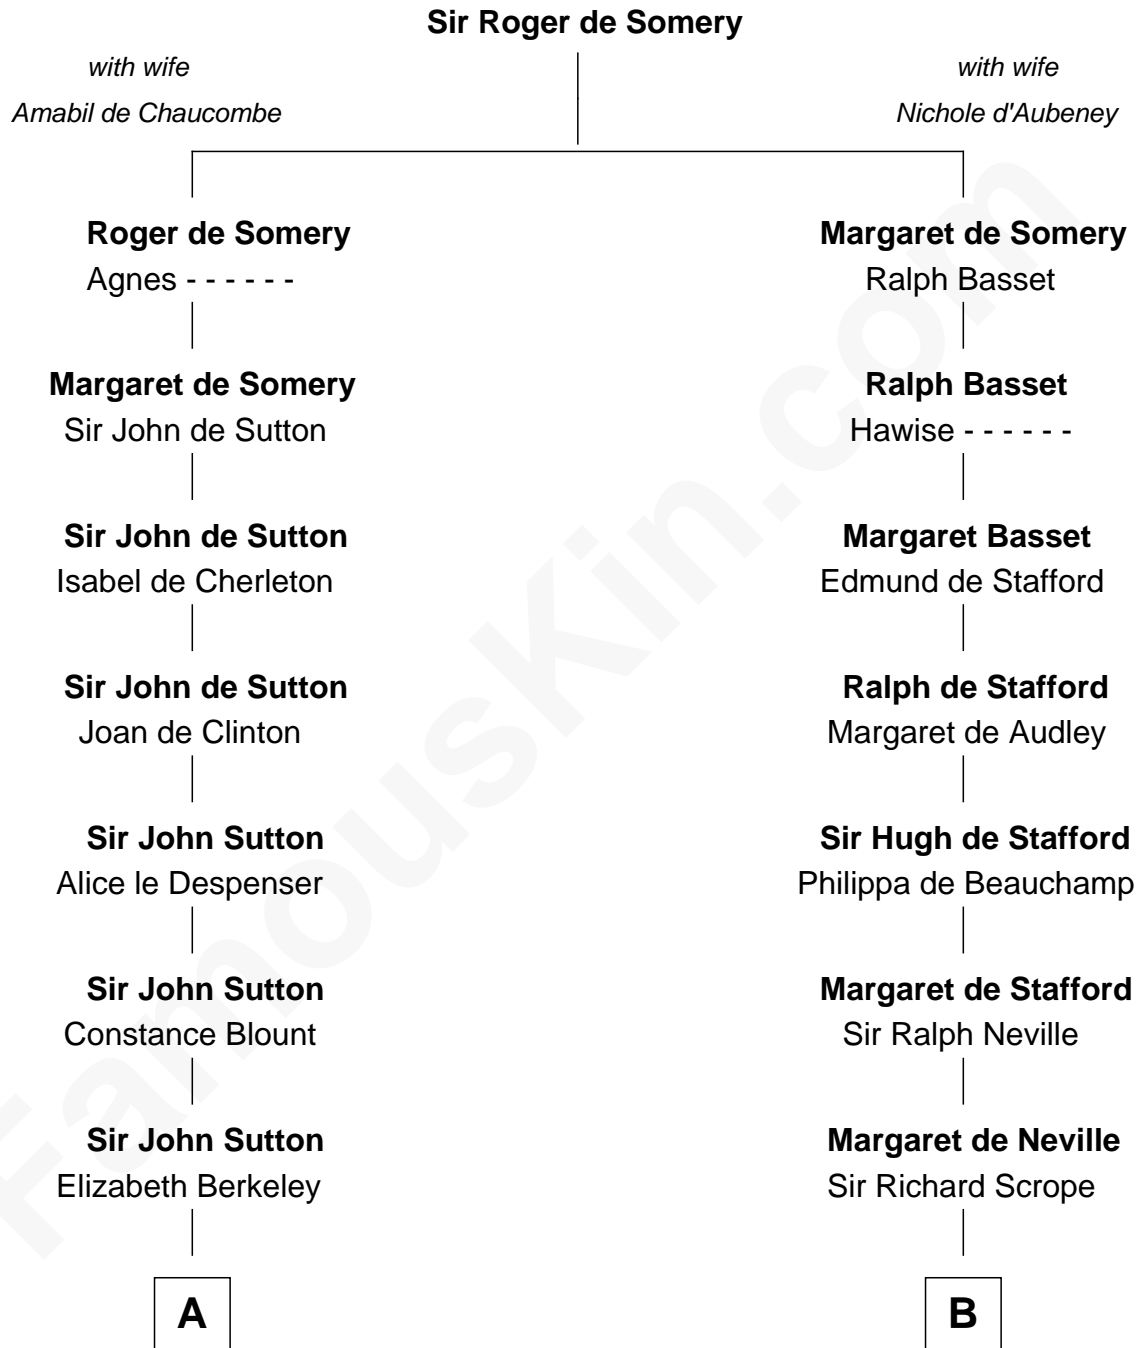

FamousKin.com
Relationship Chart of
Melvyn Douglas
Movie Actor

18th cousin 2 times removed of
William Henry Harrison
9th U.S. President

C

Erskine Douglas

Sophia Garrett

Emma Jane Douglas

Col. George Taliaferro Shackelford

Lena Priscilla Shackelford

Edouard Gregory Hesselberg

Melvyn Douglas

Movie Actor

D

Benjamin Harrison

Elizabeth Bassett

William Henry Harrison

9th U.S. President

FamousKin.com