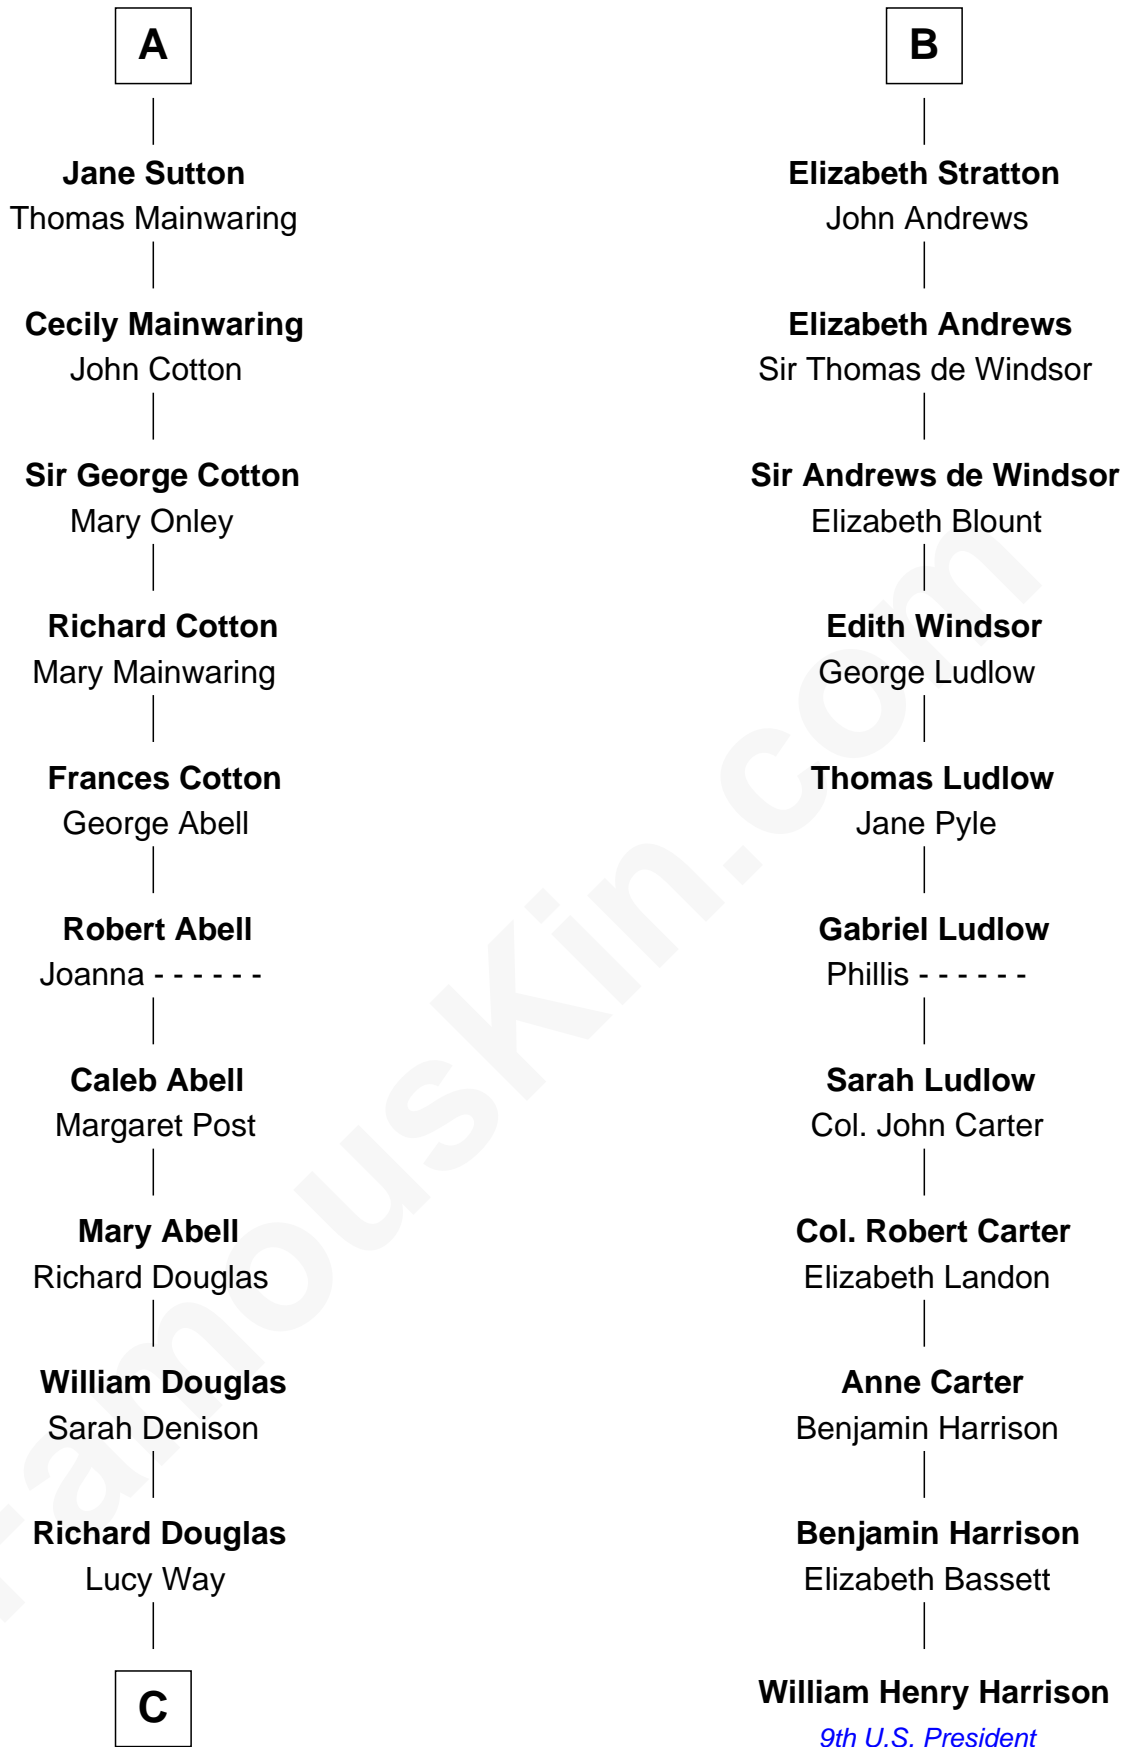

## Relationship Chart of

### Melvyn Douglas

*Movie Actor*

17th cousin 3 times removed of

### William Henry Harrison

*9th U.S. President*

**C**

—  
**Erskine Douglas**

Sophia Garrett

—  
**Emma Jane Douglas**

Col. George Taliaferro Shackelford

—  
**Lena Priscilla Shackelford**