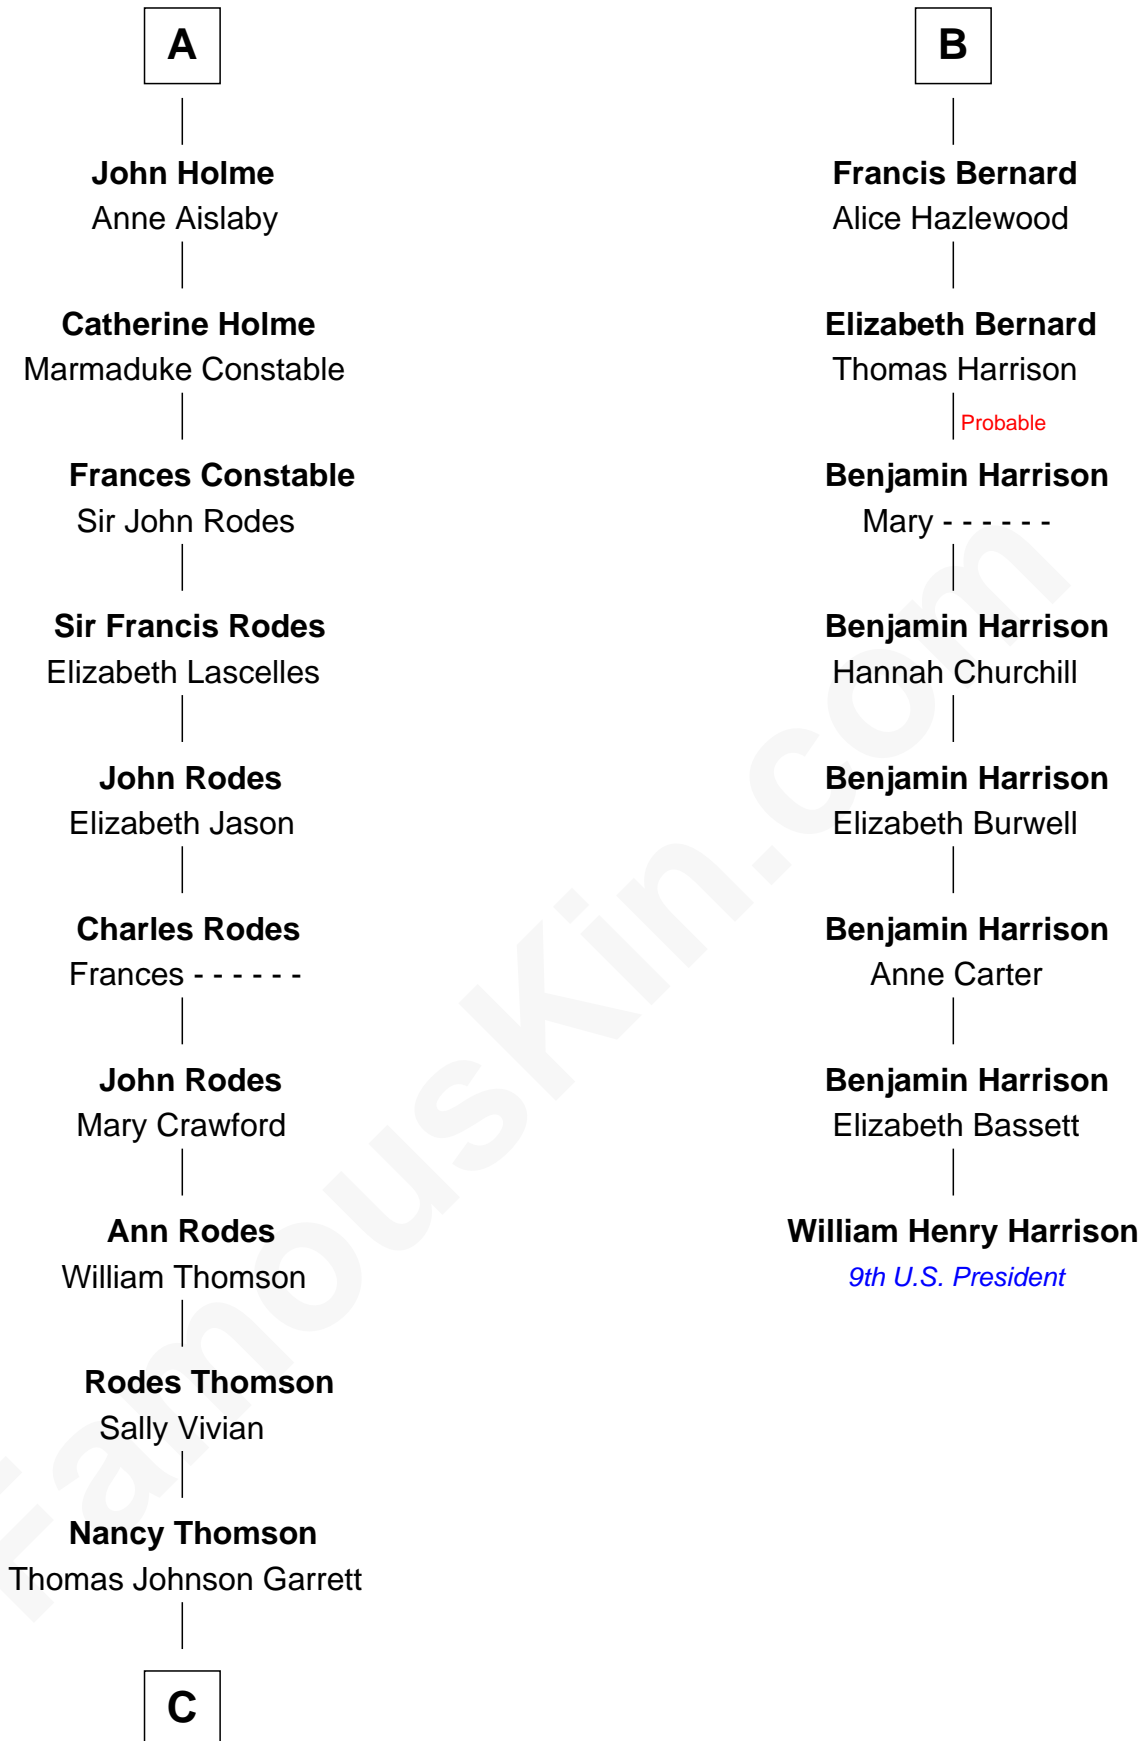

**FamousKin.com**  
**Relationship Chart of**  
**Melvyn Douglas**  
*Movie Actor*

14th cousin 6 times removed of  
**William Henry Harrison**  
*9th U.S. President*

**C**

—  
**Sophia Garrett**  
Erskine Douglas

—  
**Emma Jane Douglas**  
Col. George Taliaferro Shackelford

—  
**Lena Priscilla Shackelford**  
Edouard Gregory Hesselberg

—  
**Melvyn Douglas**  
*Movie Actor*

FamousKin.com