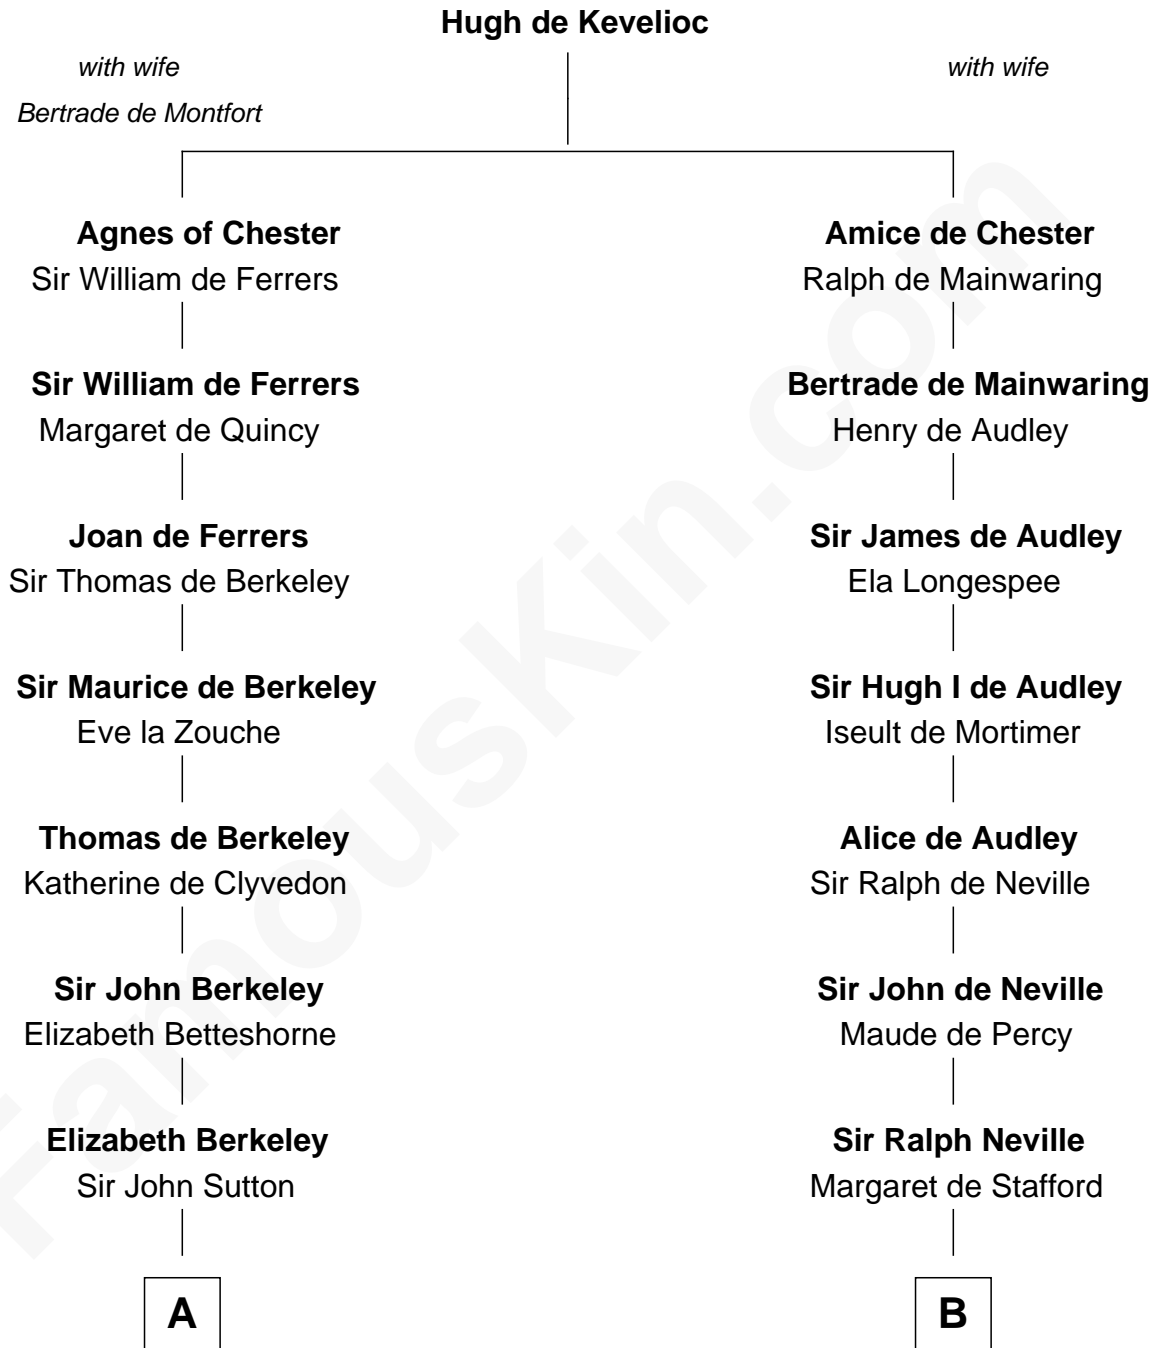

FamousKin.com
Relationship Chart of
Melvyn Douglas
Movie Actor

19th cousin 1 time removed of
William Henry Harrison
9th U.S. President

C

Erskine Douglas

Sophia Garrett

Emma Jane Douglas

Col. George Taliaferro Shackelford

Lena Priscilla Shackelford

Edouard Gregory Hesselberg

Melvyn Douglas

Movie Actor

D

Benjamin Harrison

Anne Carter

Benjamin Harrison

Elizabeth Bassett

William Henry Harrison

9th U.S. President

FamousKin.com