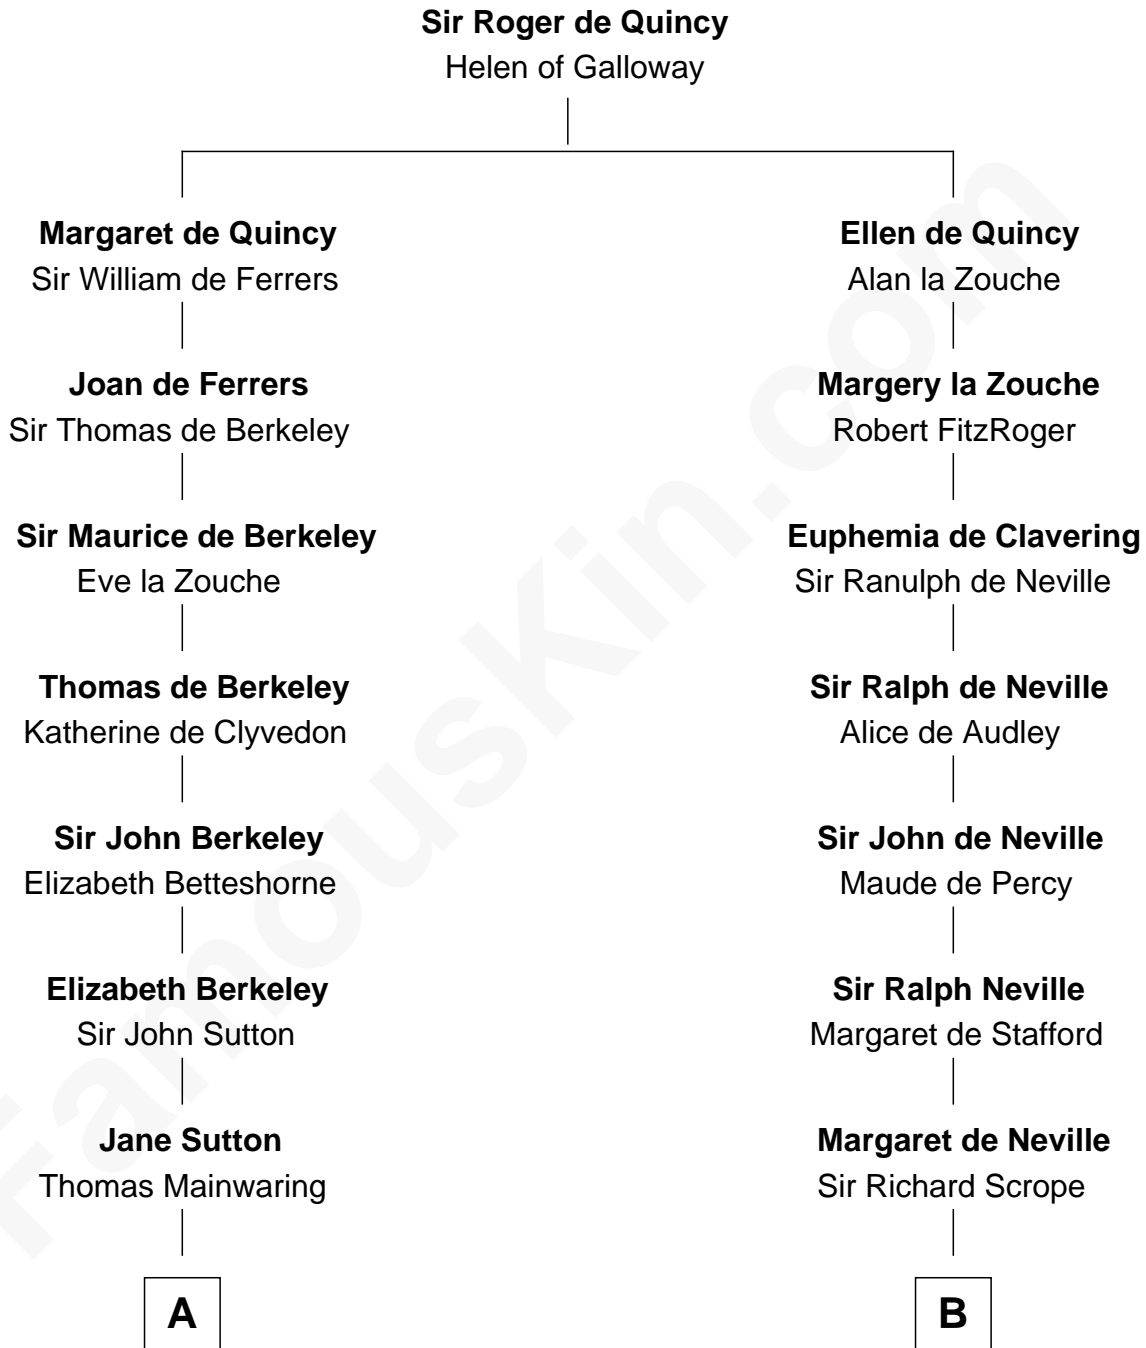

FamousKin.com
Relationship Chart of
Melvyn Douglas
Movie Actor

18th cousin 1 time removed of
William Henry Harrison
9th U.S. President

C

Emma Jane Douglas
Col. George Taliaferro Shackelford

Lena Priscilla Shackelford
Edouard Gregory Hesselberg

Melvyn Douglas
Movie Actor

D

Benjamin Harrison
Elizabeth Bassett

William Henry Harrison
9th U.S. President

FamousKin.com