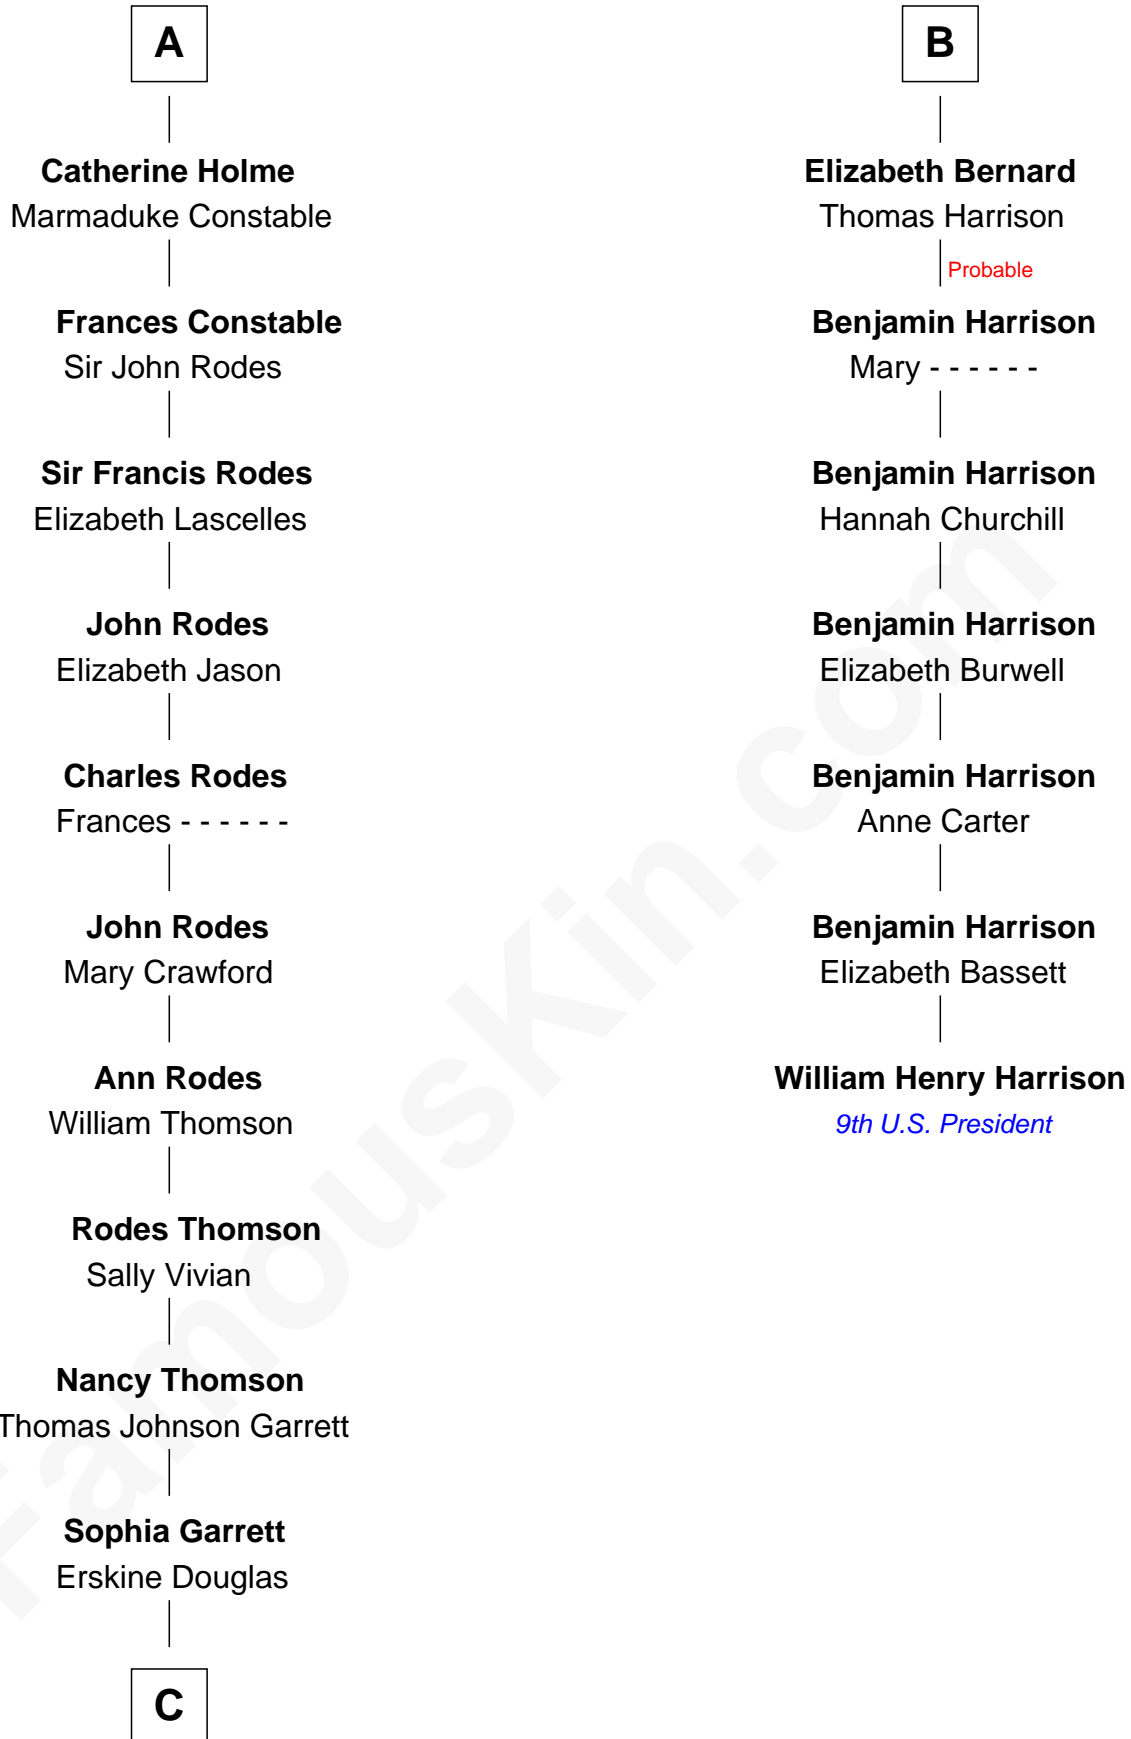

**FamousKin.com**  
**Relationship Chart of**  
**Melvyn Douglas**  
*Movie Actor*

13th cousin 6 times removed of  
**William Henry Harrison**  
*9th U.S. President*

**C**

—  
**Emma Jane Douglas**  
Col. George Taliaferro Shackelford

—  
**Lena Priscilla Shackelford**  
Edouard Gregory Hesselberg

—  
**Melvyn Douglas**  
*Movie Actor*

FamousKin.com