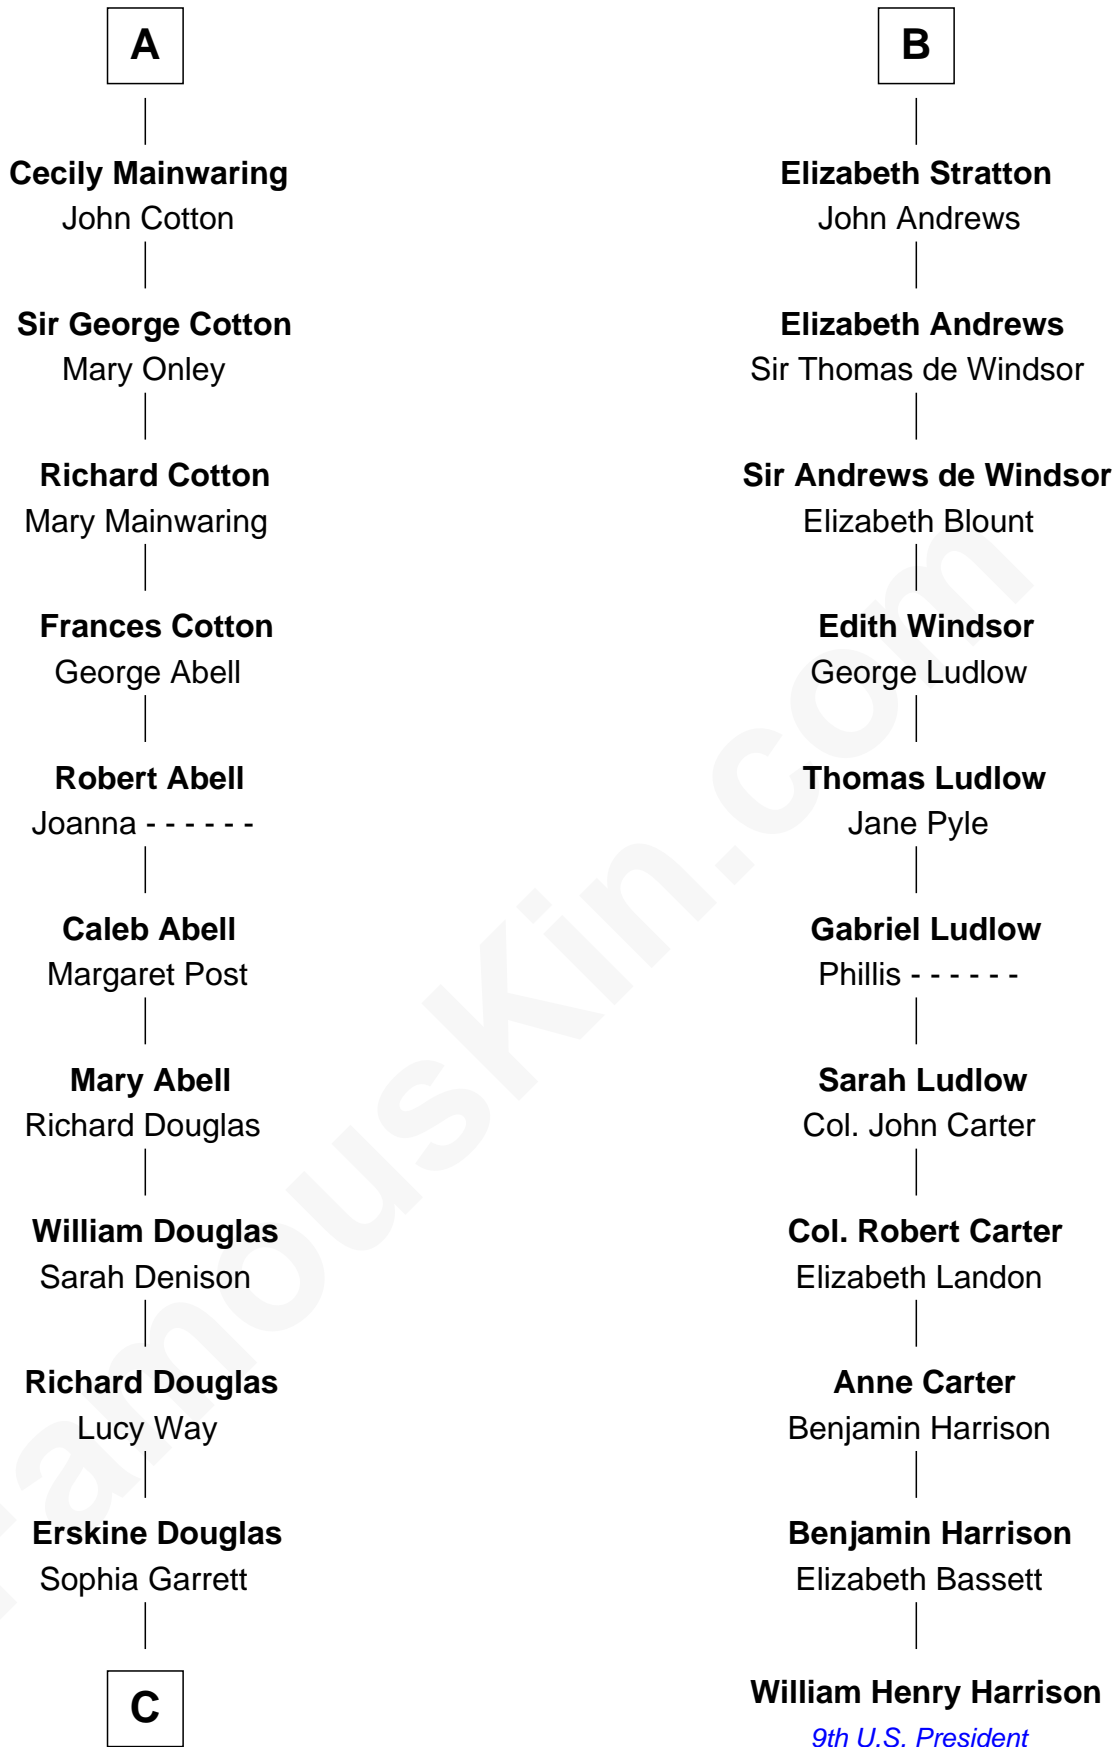

FamousKin.com
Relationship Chart of
Melvyn Douglas
Movie Actor

17th cousin 2 times removed of
William Henry Harrison
9th U.S. President

C

—
Emma Jane Douglas
Col. George Taliaferro Shackelford

—
Lena Priscilla Shackelford
Edouard Gregory Hesselberg