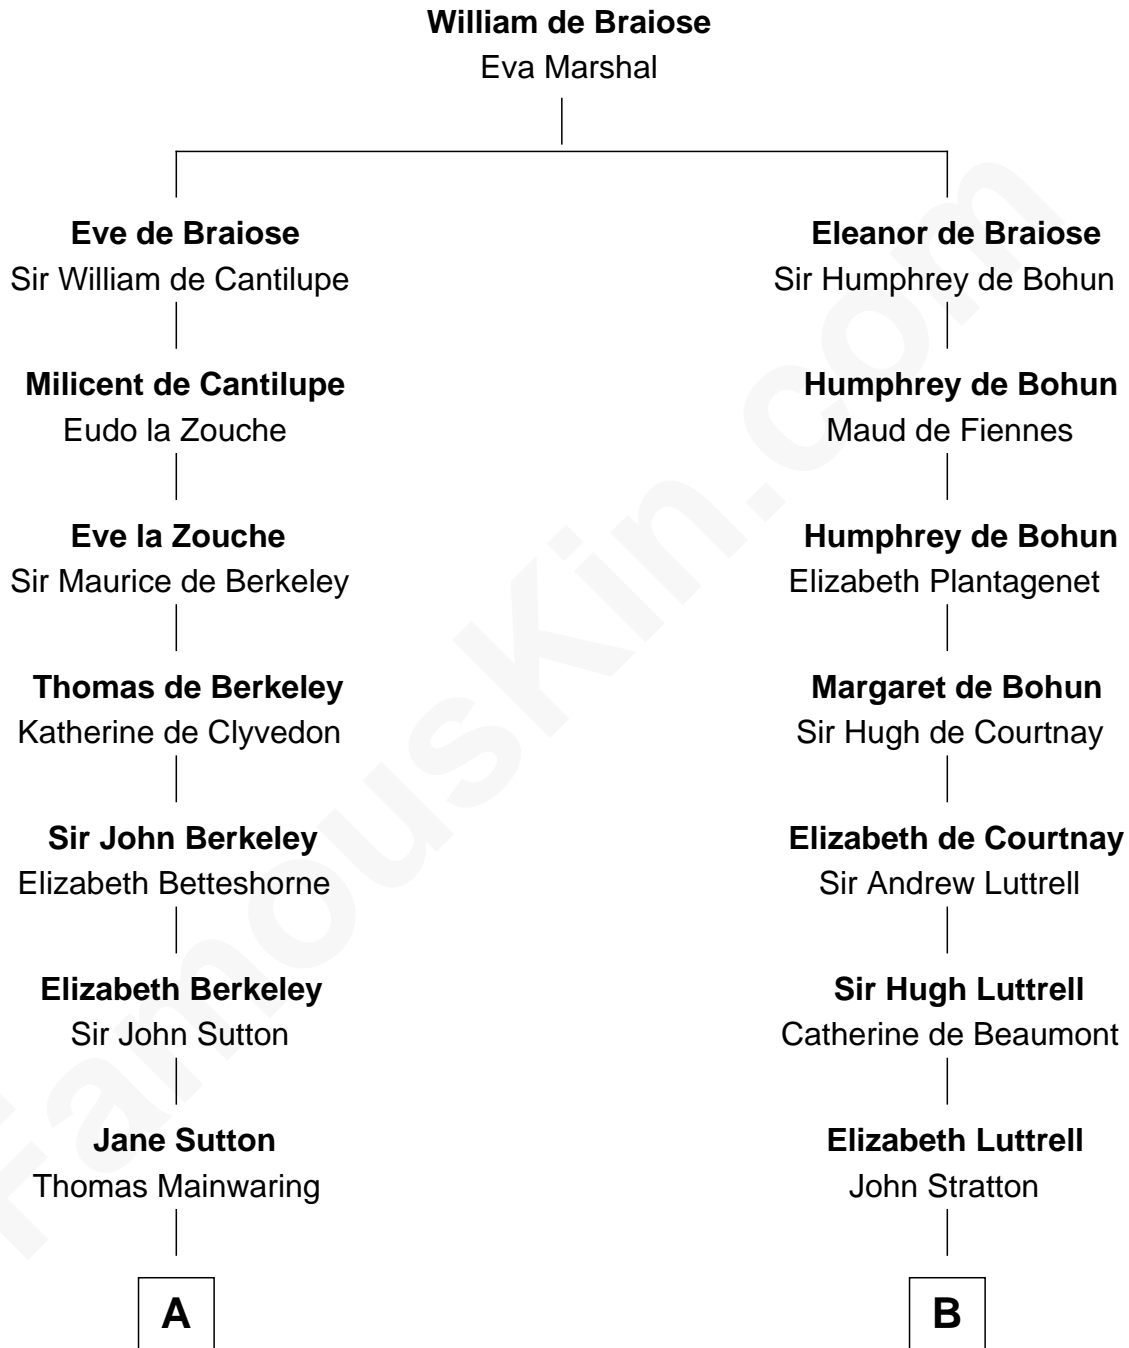

FamousKin.com
Relationship Chart of
Melvyn Douglas
Movie Actor

17th cousin 2 times removed of
William Henry Harrison
9th U.S. President

C

—
Emma Jane Douglas
Col. George Taliaferro Shackelford

—
Lena Priscilla Shackelford
Edouard Gregory Hesselberg

—
Melvyn Douglas
Movie Actor

FamousKin.com