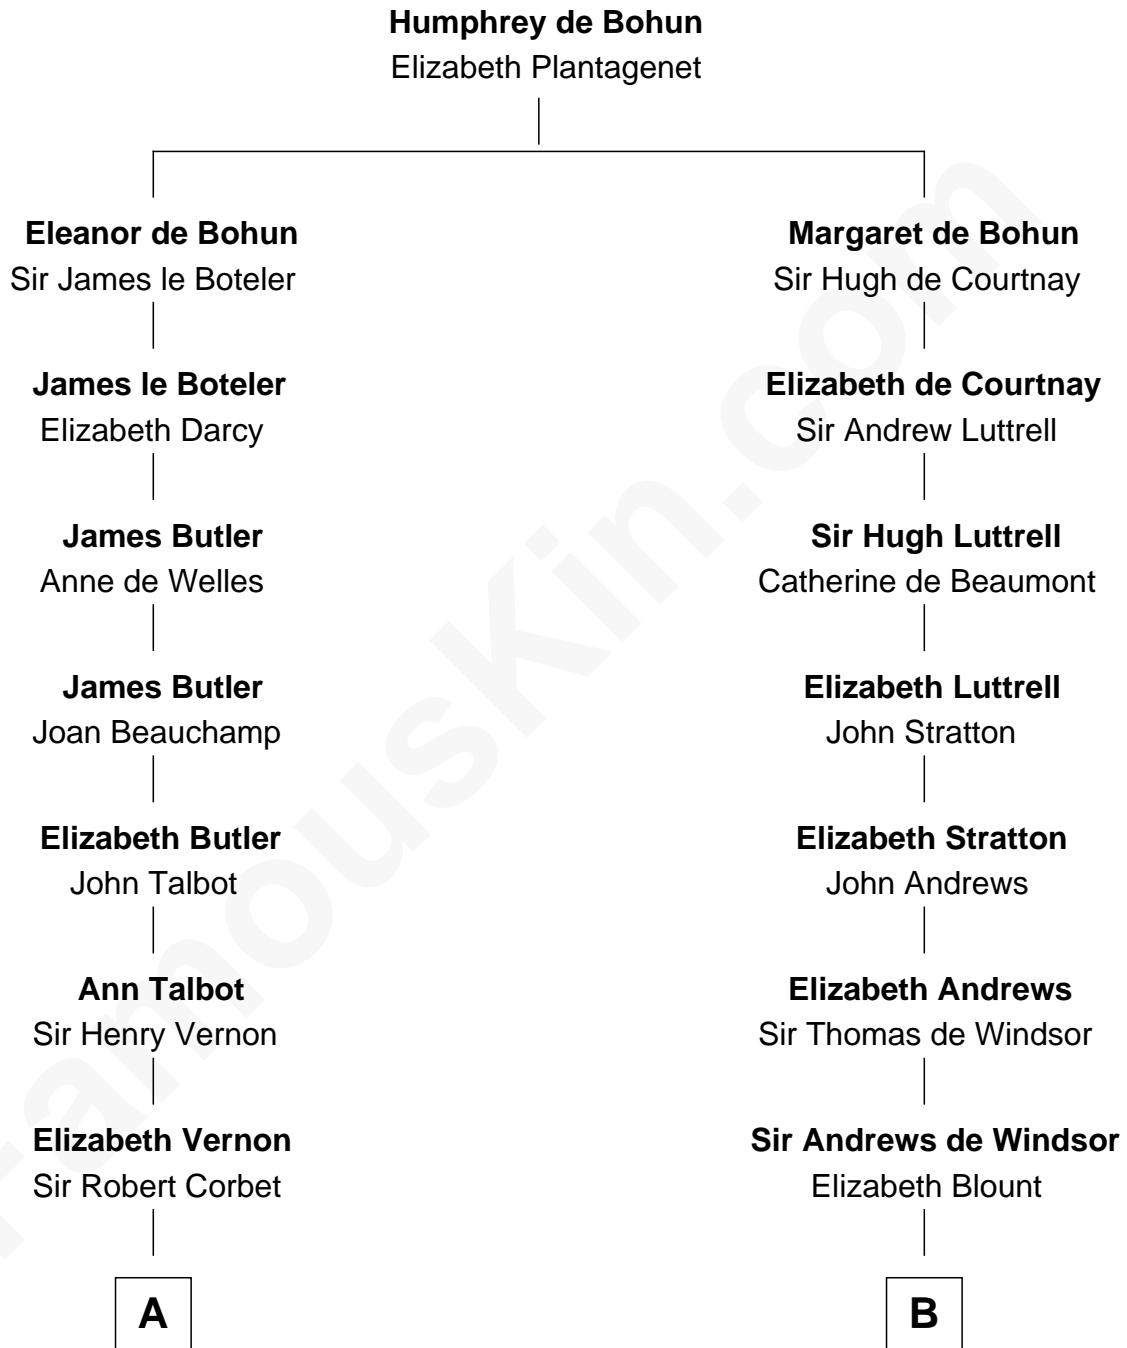

FamousKin.com
Relationship Chart of
Melvyn Douglas
Movie Actor

14th cousin 5 times removed of
William Henry Harrison
9th U.S. President

C

—
Emma Jane Douglas

Col. George Taliaferro Shackelford

—
Lena Priscilla Shackelford

Edouard Gregory Hesselberg

—
Melvyn Douglas

Movie Actor

FamousKin.com