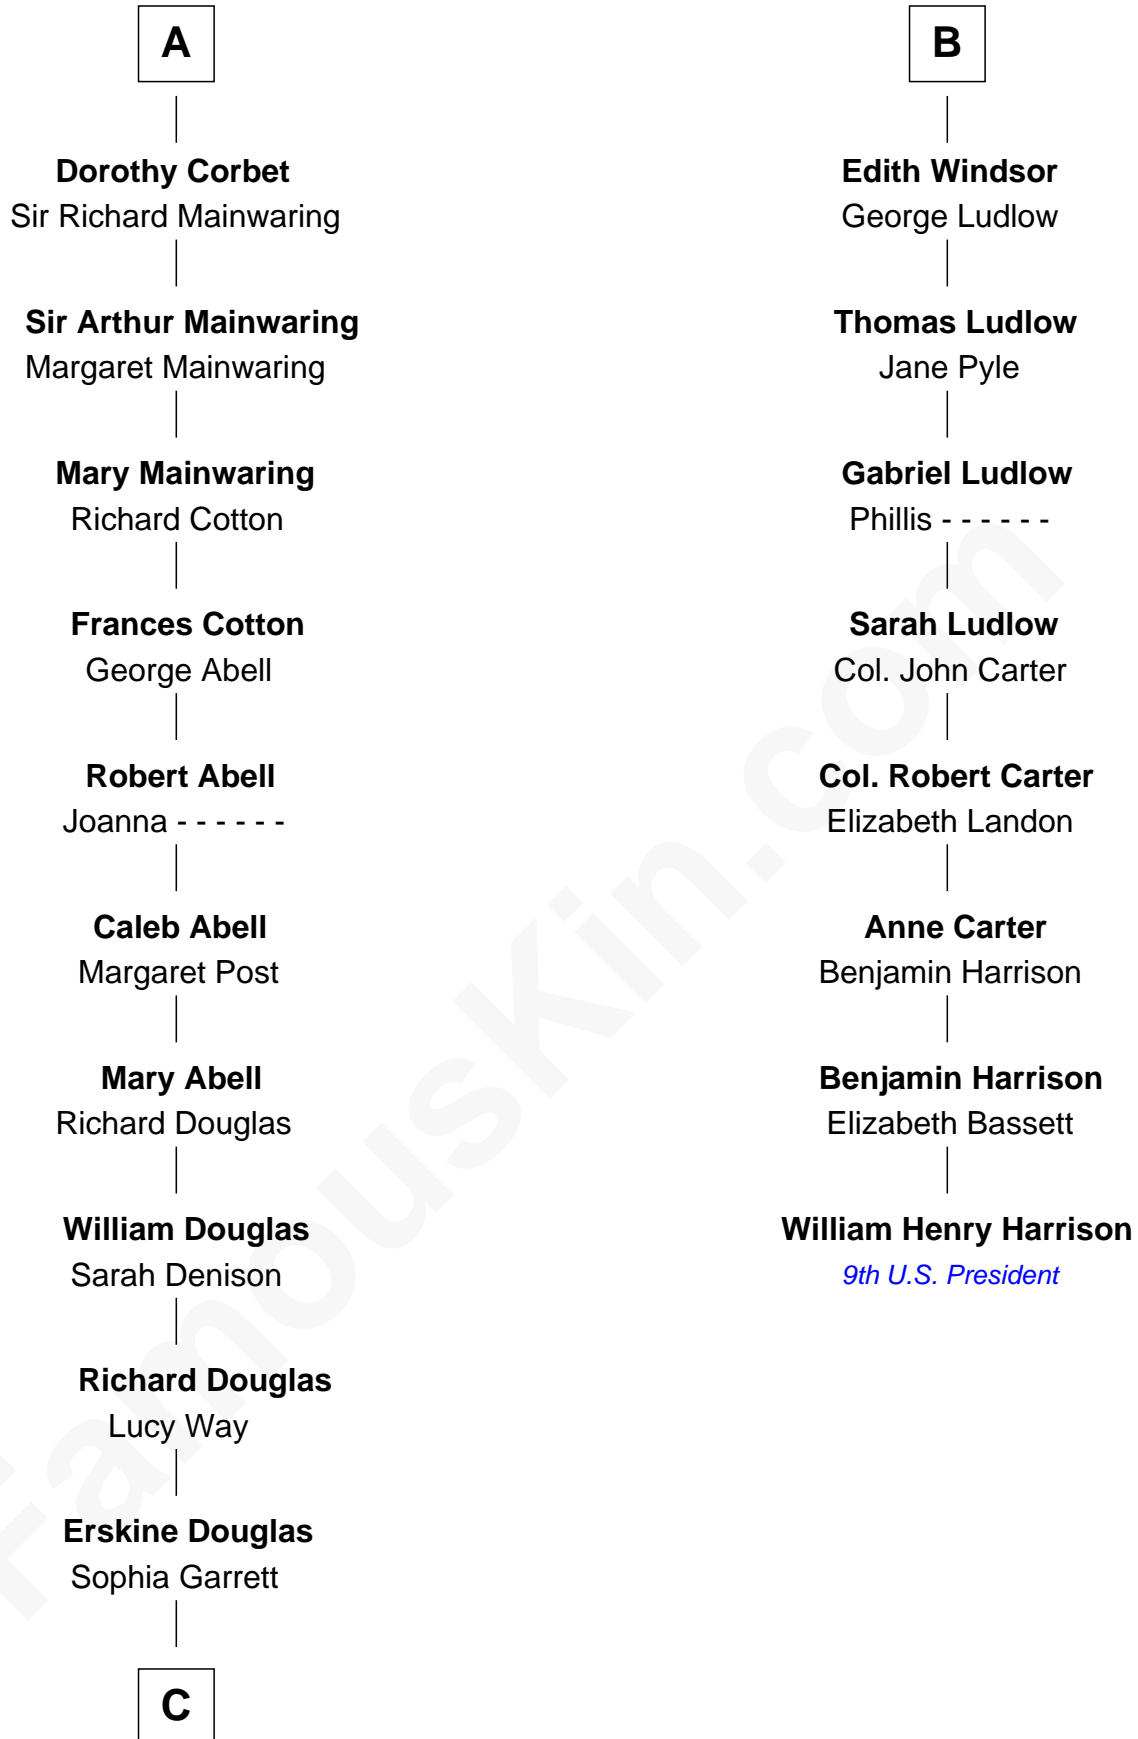

FamousKin.com
Relationship Chart of
Melvyn Douglas
Movie Actor

14th cousin 5 times removed of
William Henry Harrison
9th U.S. President

C

—
Emma Jane Douglas

Col. George Taliaferro Shackelford

—
Lena Priscilla Shackelford

Edouard Gregory Hesselberg

—
Melvyn Douglas

Movie Actor

FamousKin.com