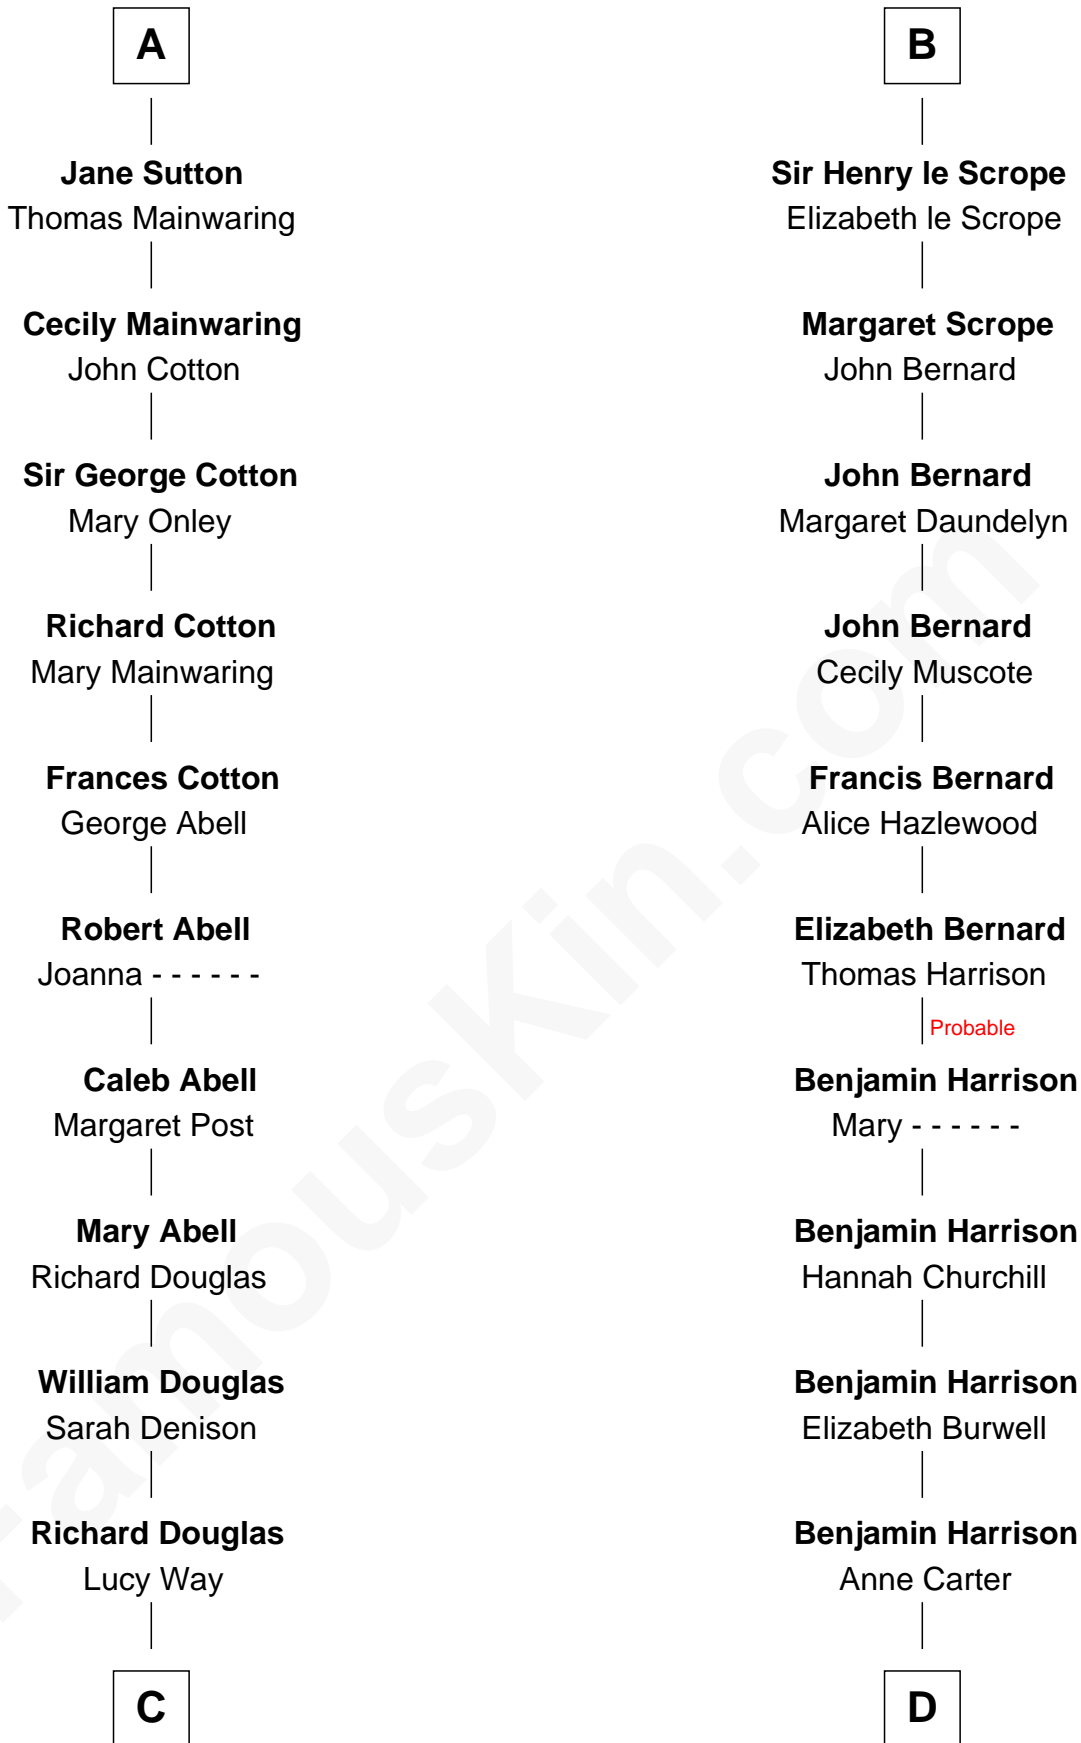

FamousKin.com Relationship Chart of

Melvyn Douglas
Movie Actor

20th cousin of

Benjamin Harrison
23rd U.S. President

C

Erskine Douglas

Sophia Garrett

Emma Jane Douglas

Col. George Taliaferro Shackelford

Lena Priscilla Shackelford

Edouard Gregory Hesselberg

Melvyn Douglas

Movie Actor

D

Benjamin Harrison

Elizabeth Bassett