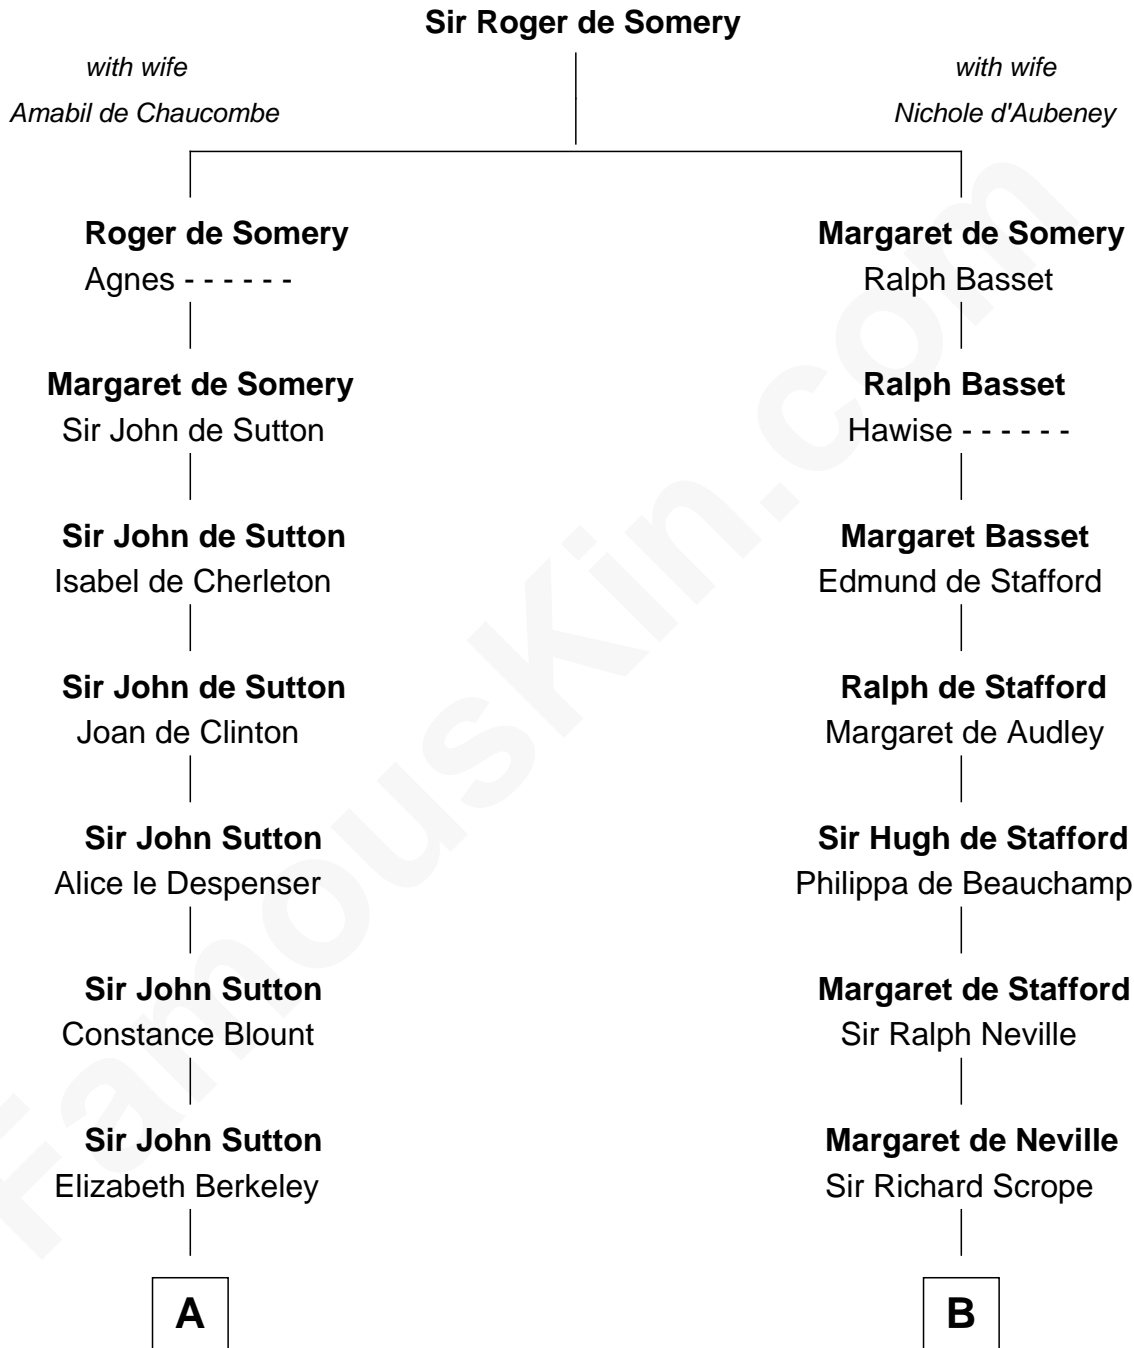

FamousKin.com Relationship Chart of

Melvyn Douglas
Movie Actor

20th cousin of

Benjamin Harrison
23rd U.S. President

C

Erskine Douglas

Sophia Garrett

Emma Jane Douglas

Col. George Taliaferro Shackelford

Lena Priscilla Shackelford

Edouard Gregory Hesselberg

Melvyn Douglas

Movie Actor

D

Benjamin Harrison

Elizabeth Bassett