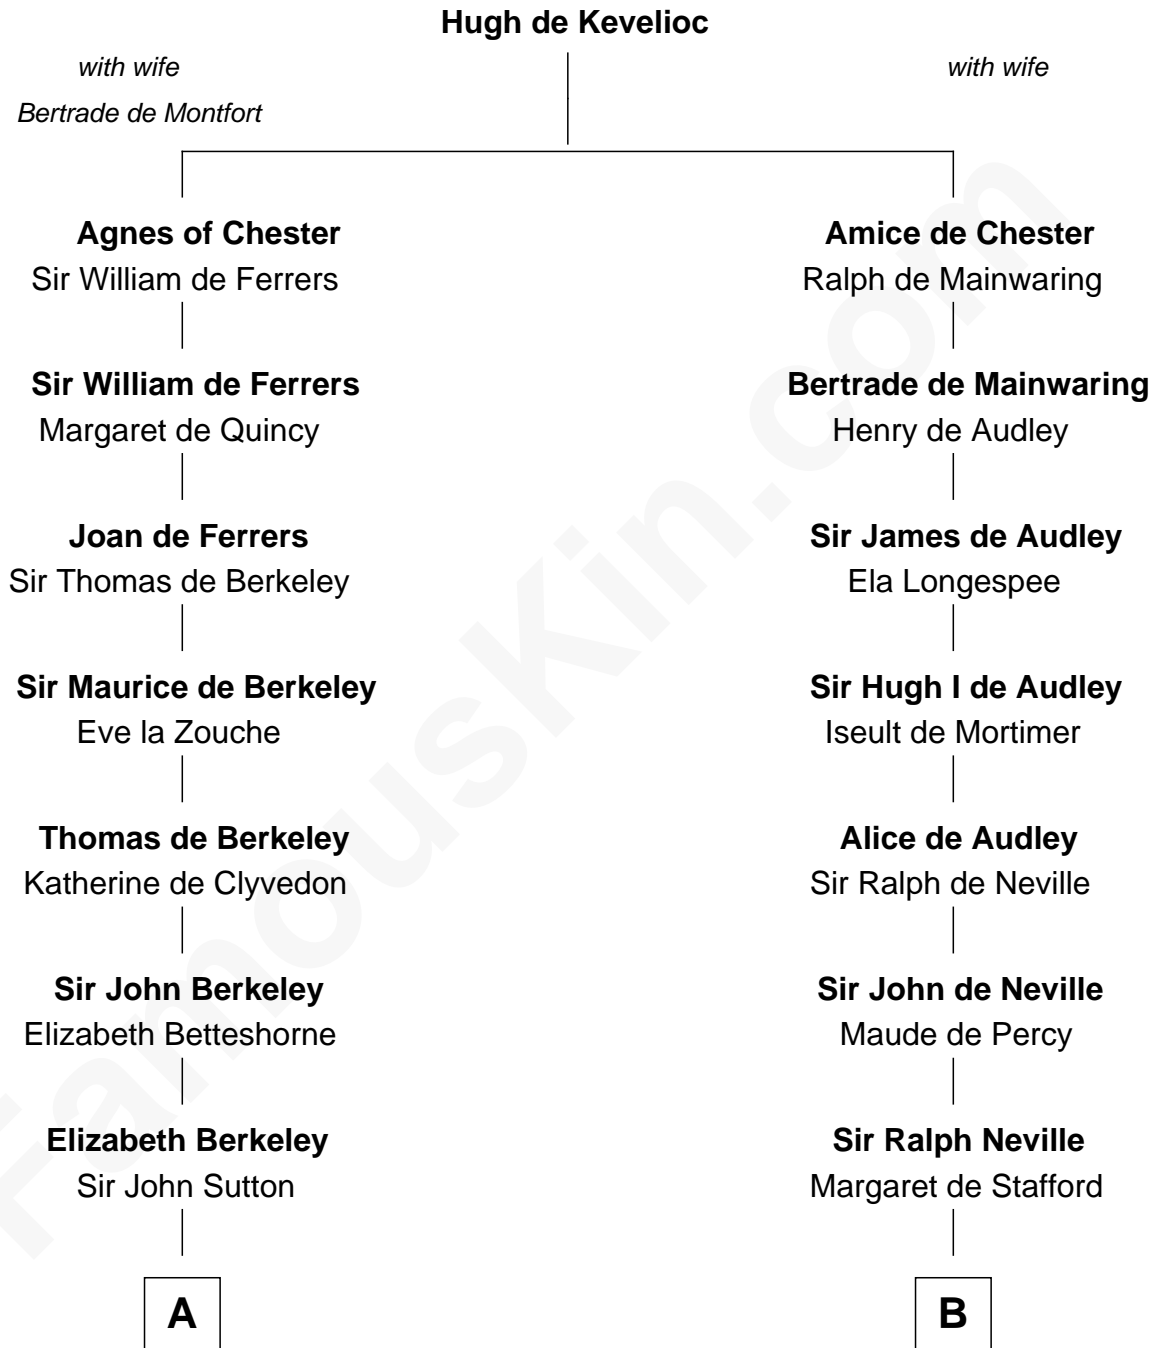

**FamousKin.com**  
**Relationship Chart of**  
**Melvyn Douglas**  
*Movie Actor*

20th cousin 1 time removed of  
**Benjamin Harrison**  
*23rd U.S. President*

**C**

**Erskine Douglas**

Sophia Garrett

**Emma Jane Douglas**

Col. George Taliaferro Shackelford

**Lena Priscilla Shackelford**

Edouard Gregory Hesselberg

**Melvyn Douglas**

*Movie Actor*

**D**

**Benjamin Harrison**

Anne Carter