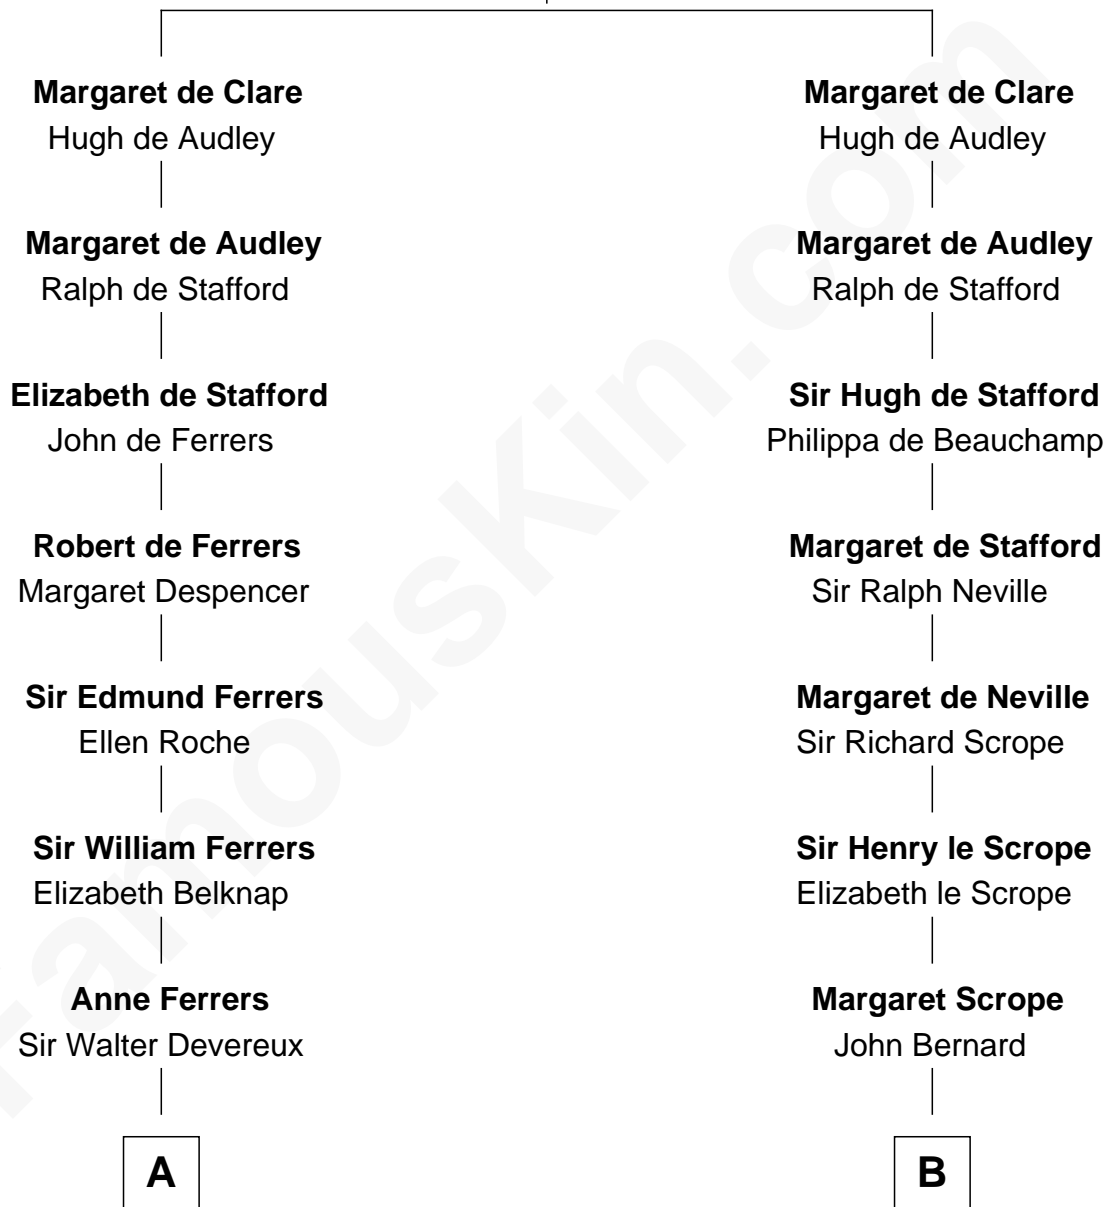

FamousKin.com
Relationship Chart of
Melvyn Douglas
Movie Actor

18th cousin 3 times removed of
Benjamin Harrison
23rd U.S. President

Sir Gilbert de Clare
 Joan of Acre

C

Richard Douglas

Lucy Way

Erskine Douglas

Sophia Garrett

Emma Jane Douglas

Col. George Taliaferro Shackelford

Lena Priscilla Shackelford

Edouard Gregory Hesselberg

Melvyn Douglas

Movie Actor

D

John Scott Harrison

Elizabeth Ramsey Irwin

Benjamin Harrison

23rd U.S. President

FamousKin.com