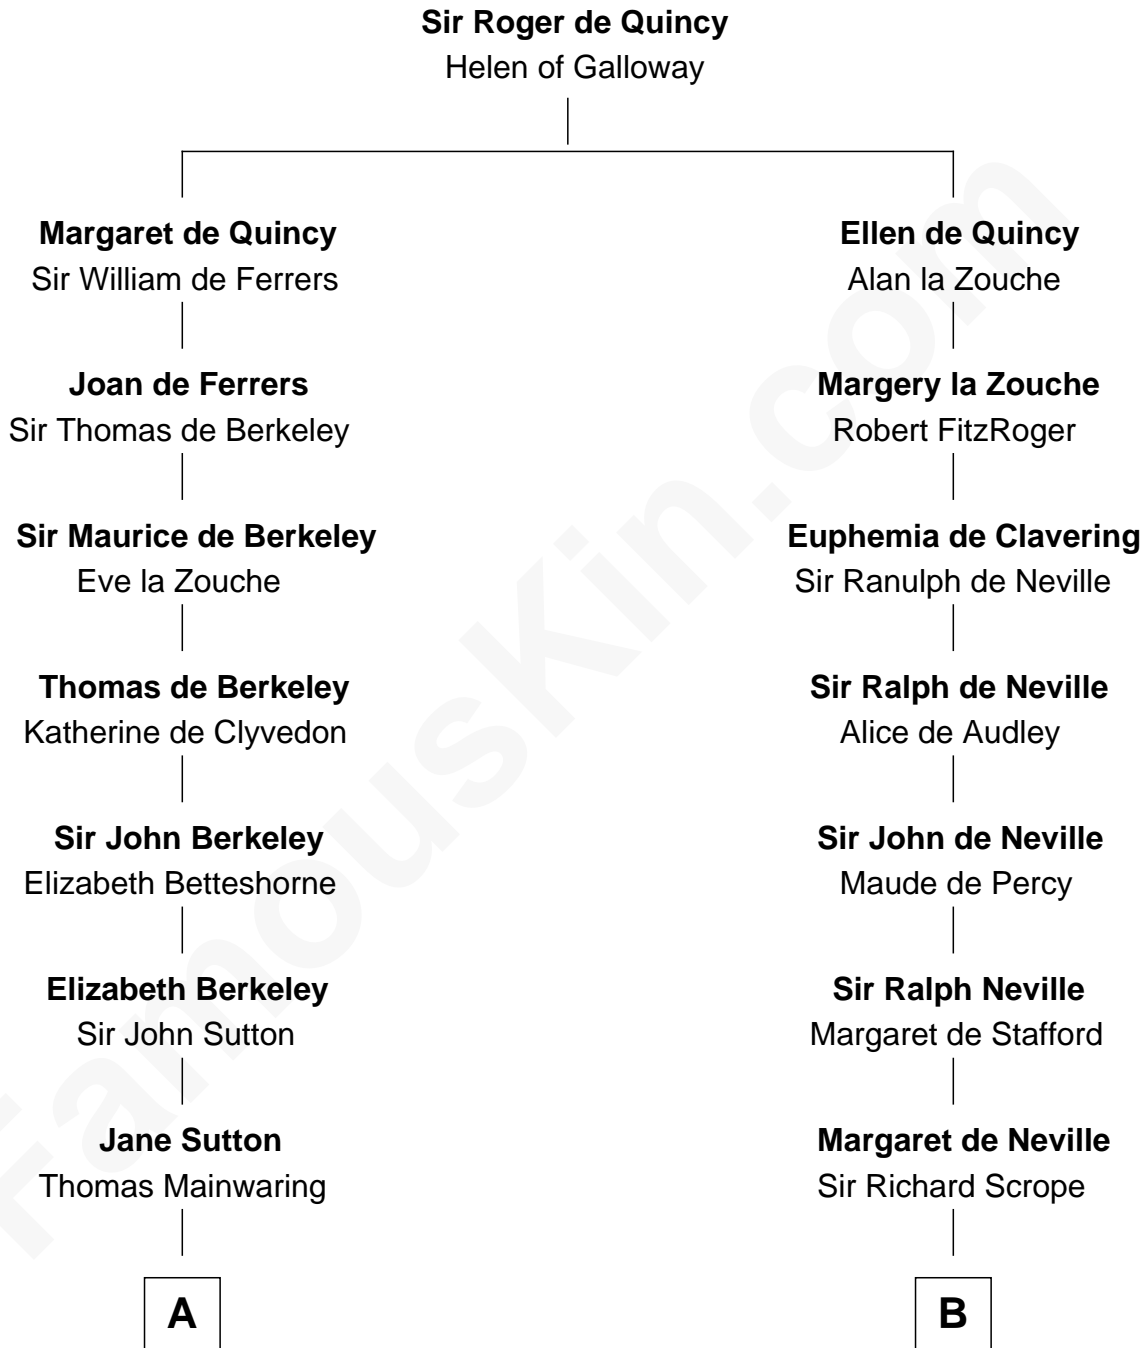

FamousKin.com
Relationship Chart of
Melvyn Douglas
Movie Actor

19th cousin 1 time removed of
Benjamin Harrison
23rd U.S. President

C

Emma Jane Douglas
Col. George Taliaferro Shackelford

Lena Priscilla Shackelford
Edouard Gregory Hesselberg

Melvyn Douglas
Movie Actor

D

Benjamin Harrison
Elizabeth Bassett

Gen. William Henry Harrison
Anna Tuthill Symmes

John Scott Harrison
Elizabeth Ramsey Irwin

Benjamin Harrison
23rd U.S. President

FamousKin.com