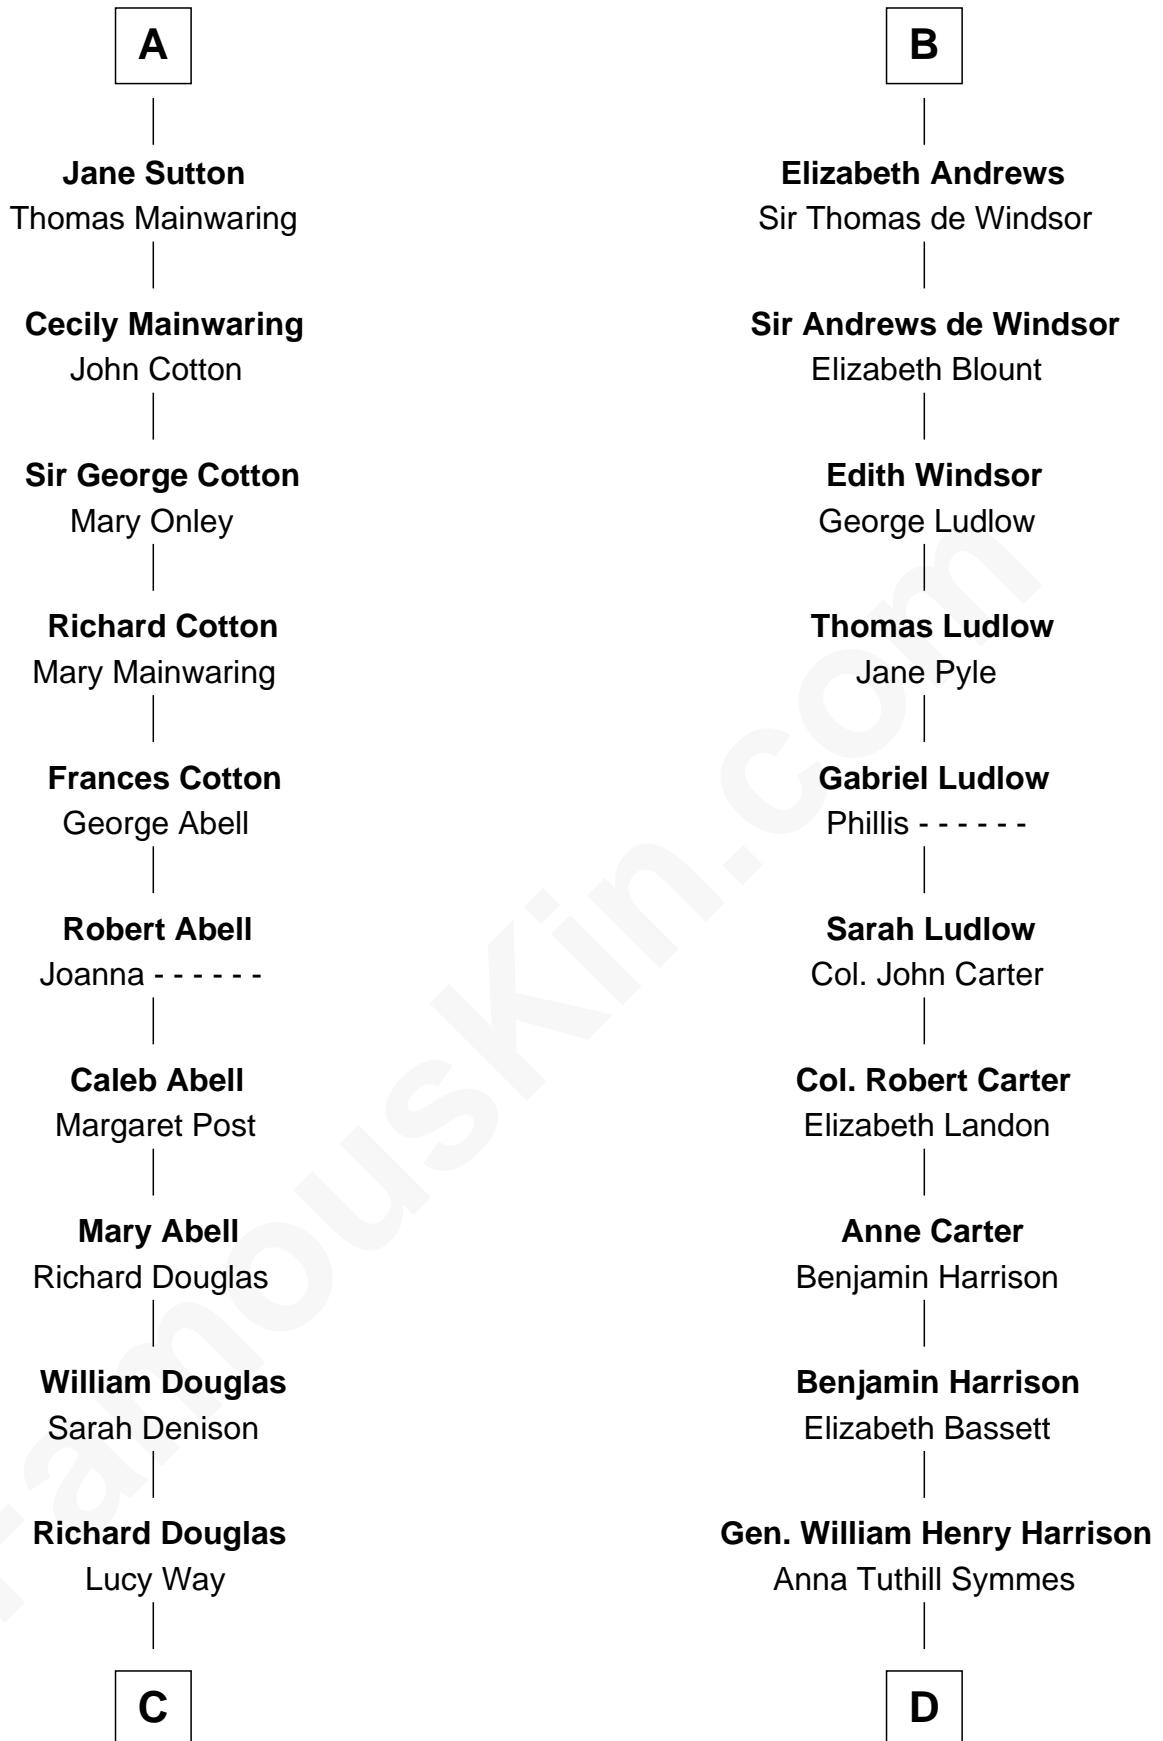

FamousKin.com
Relationship Chart of
Melvyn Douglas
Movie Actor

18th cousin 2 times removed of
Benjamin Harrison
23rd U.S. President

Sir Hugh le Despencer
 Aveline Basset

Sir Hugh le Despencer
 Isabella de Beauchamp

A

Eleanor le Despencer
 Sir Hugh de Courtenay

Sir Hugh de Courtenay
 Agnes de St. John

Sir Hugh de Courtenay
 Margaret de Bohun

Elizabeth de Courtenay
 Sir Andrew Luttrell

Sir Hugh Luttrell
 Catherine de Beaumont

Elizabeth Luttrell
 John Stratton

Elizabeth Stratton
 John Andrews

B

C

Erskine Douglas

Sophia Garrett

Emma Jane Douglas

Col. George Taliaferro Shackelford