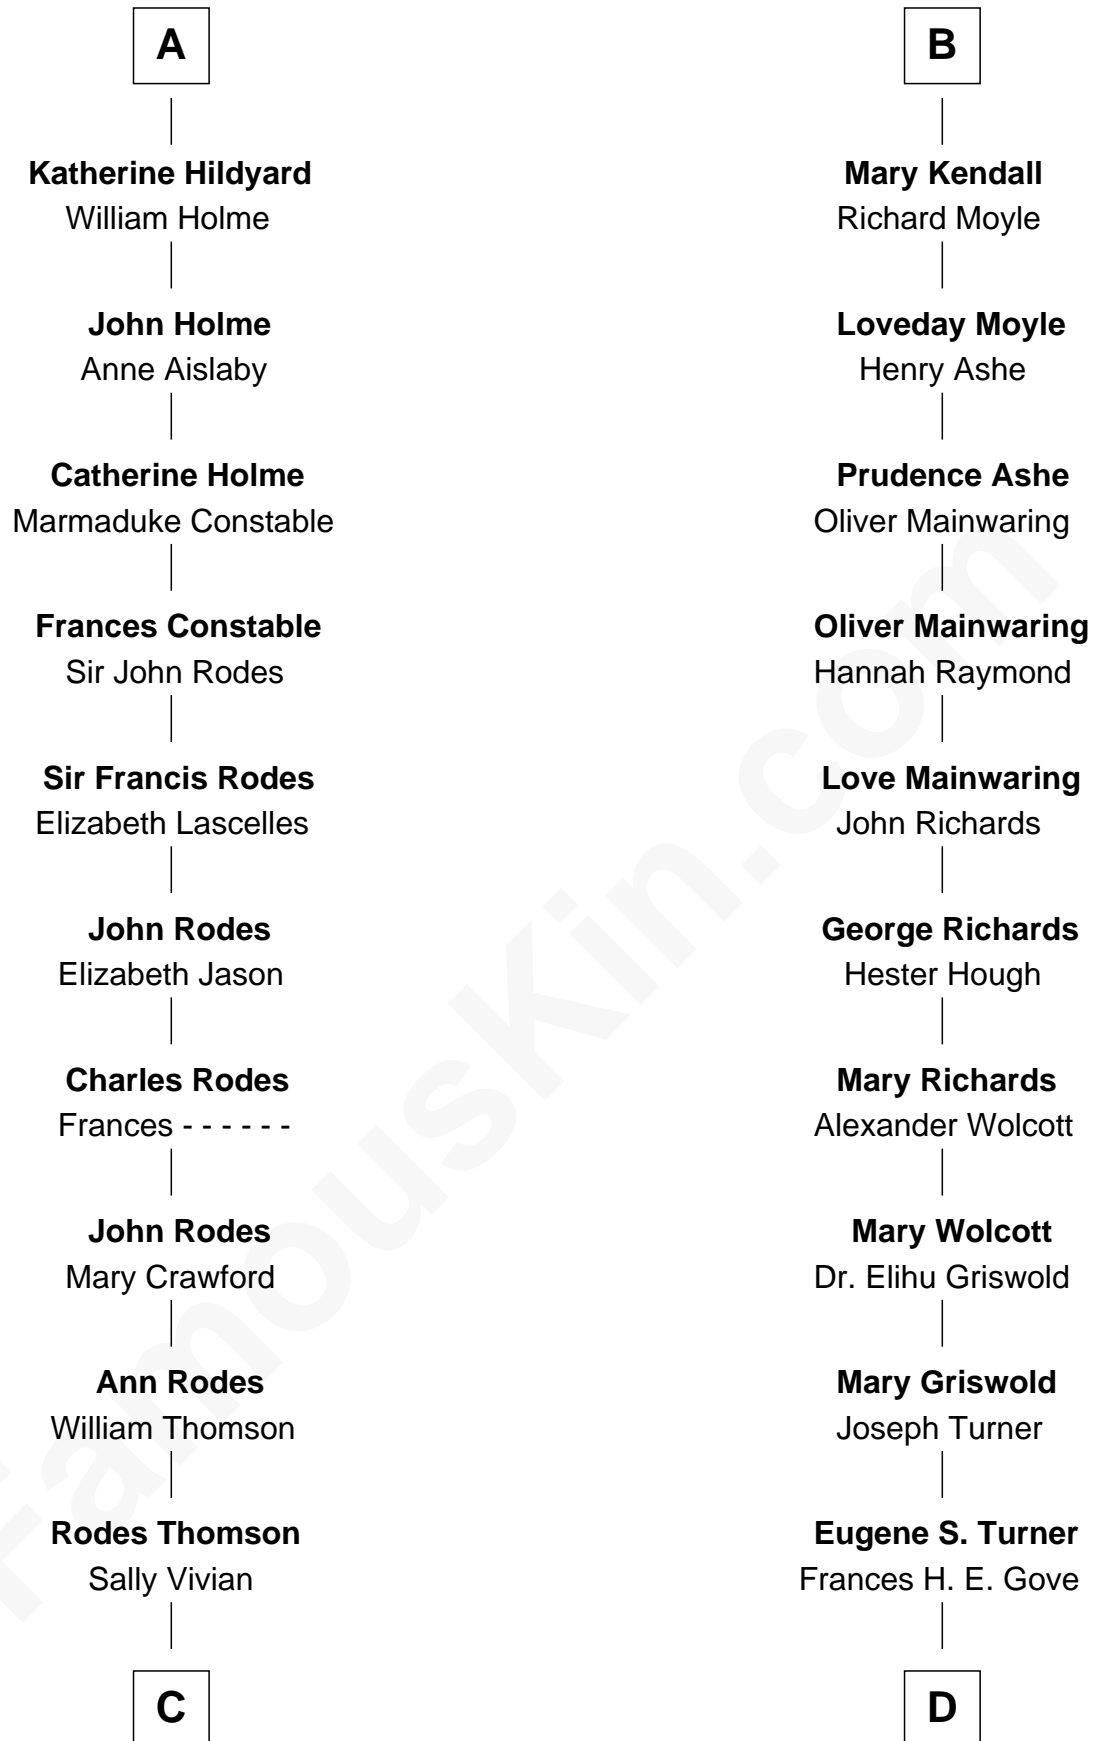

FamousKin.com Relationship Chart of

Melvyn Douglas

Movie Actor

21st cousin of

Ed Helms

TV and Movie Actor

Edward III, King of England

Philippa of Hainault

C

Nancy Thomson
Thomas Johnson Garrett

Sophia Garrett
Erskine Douglas

Emma Jane Douglas
Col. George Taliaferro Shackelford

Lena Priscilla Shackelford
Edouard Gregory Hesselberg

Melvyn Douglas
Movie Actor

D

Ione Turner
Walter Harold Wright